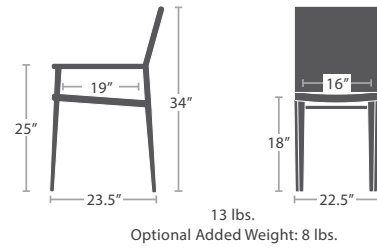

AVALON SERIES

DINING SIDE ROPE CHAIR SC-3304-162 STACKS 8

READY TO SHIP

DINING ARM ROPE CHAIR SC-3304-163 STACKS 8

READY TO SHIP

BAR SIDE ROPE CHAIR SC-3304-172 STACKS 3

READY TO SHIP

MATERIAL OVERVIEW