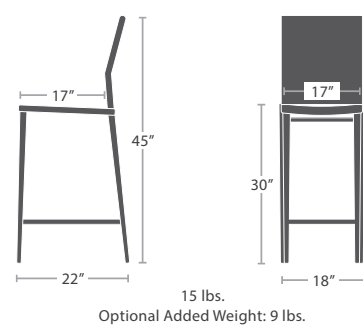

AVALON SERIES

DINING SIDE ROPE CHAIR SC-3304-162 STACKS 8

READY TO SHIP

DINING ARM ROPE CHAIR SC-3304-163 STACKS 8

READY TO SHIP

BAR SIDE ROPE CHAIR SC-3304-172 STACKS 3

READY TO SHIP

MATERIAL OVERVIEW