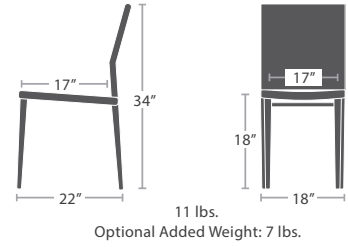

AVALON SERIES

DINING SIDE ROPE CHAIR SC-3304-162 STACKS 8

READY TO SHIP

DINING ARM ROPE CHAIR SC-3304-163 STACKS 8

READY TO SHIP

BAR SIDE ROPE CHAIR SC-3304-172 STACKS 3

READY TO SHIP

MATERIAL OVERVIEW