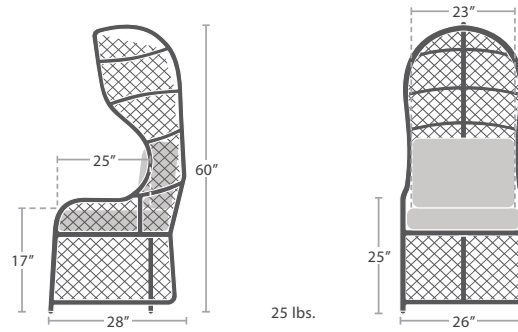

AVVE SERIES

MATERIAL OVERVIEW

POWDER COATED ALUMINUM FRAME | DURAROEPE | OPTIONAL SEAT CUSHION ONLY | CUSHIONS ARE NOT INCLUDED

AVE HIGH CHAIR SF-3301-193

READY TO SHIP

STOCKED IN

BLACK DURAROPE

CHARCOAL DURAROPE