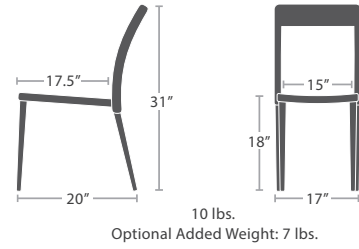

BELMONT SERIES

DINING SIDE ROPE CHAIR SC-3302-162 STACKS 8

READY TO SHIP

BAR SIDE ROPE CHAIR SC-3302-172 STACKS 3

READY TO SHIP

MATERIAL OVERVIEW

POWDER COATED ALUMINUM FRAME | DURAROEPE