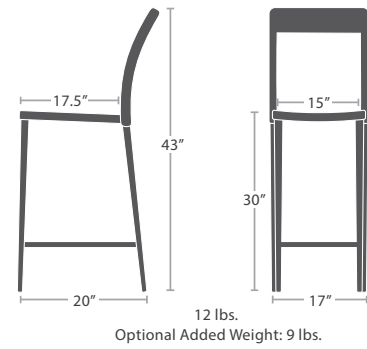

BELMONT SERIES

DINING SIDE ROPE CHAIR SC-3302-162 STACKS 8

READY TO SHIP

BAR SIDE ROPE CHAIR SC-3302-172 STACKS 3

READY TO SHIP

MATERIAL OVERVIEW

POWDER COATED ALUMINUM FRAME | DURAROEPE