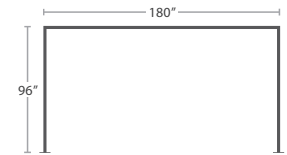

15' FRAME
SF-3406-659