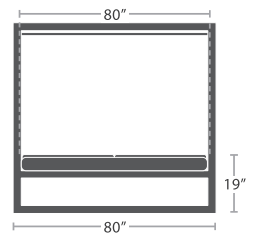

BREEZE SERIES

MATERIAL OVERVIEW

POWDER COATED ALUMINUM FRAME | STANDARD UPHOLSTERY FOAM | UPHOLSTERY, SLING OR AWNING GRADED FABRIC CUSHION | OPTIONAL FABRIC AND ALUMINUM ENHANCEMENTS

266 lbs.

DAYBED SF-3406-202