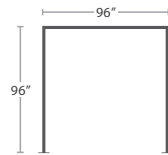

8' FRAME
SF-3406-650