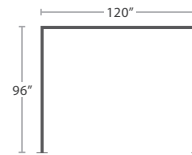

10' FRAME
SF-3406-651