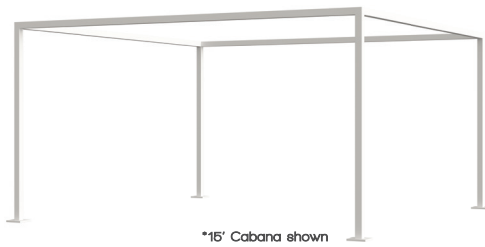

ALUMINUM SLATS RIGHT SIDE
MADE TO ORDER

SF-3406-284

SLING TOP PANEL
MADE TO ORDER

SF-3406-380

BACK PRIVACY PANEL
MADE TO ORDER

SF-3406-382

LEFT PRIVACY PANEL
MADE TO ORDER

SF-3406-381

RIGHT PRIVACY PANEL
MADE TO ORDER

SF-3406-280

DECORATIVE CORNER CURTAINS
MADE TO ORDER

SF-3406-281

FUNCTIONAL CURTAINS
MADE TO ORDER

WOOD GRAIN POWDER COATS (BREEZE SERIES ONLY)

			
ASPEN	WEATHERED TEAK	NATURA	DARK WALNUT

*15' Cabana shown

8' FRAME
SF-3406-650

10' FRAME
SF-3406-651

15' FRAME
SF-3406-659

CABANA

MADE TO ORDER

SF-3406-1000-8
SF-3406-1000-10
SF-3406-1000-15

ALUMINUM SLATS TOP
MADE TO ORDER