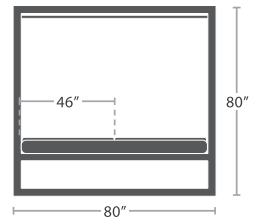

BREEZE SERIES

MATERIAL OVERVIEW

POWDER COATED ALUMINUM FRAME | STANDARD UPHOLSTERY FOAM | UPHOLSTERY, SLING OR AWNING GRADED FABRIC CUSHION | OPTIONAL FABRIC AND ALUMINUM ENHANCEMENTS

266 lbs.

DAYBED SF-3406-202