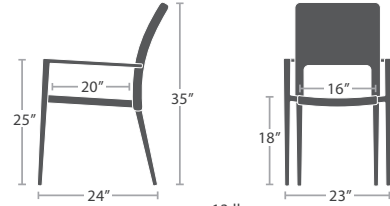

CHLOE SERIES

MATERIAL OVERVIEW

POWDER COATED ALUMINUM FRAME WRAPPED IN DURAWEAWE WICKER ON SEAT AND BACK

11 lbs.
Optional Added Weight: 7 lbs.

DINING SIDE CHAIR SC-2207-162 STACKS 8

READY TO SHIP

13 lbs.
Optional Added Weight: 7 lbs.

DINING ARM CHAIR SC-2207-163 STACKS 8

READY TO SHIP

15 lbs.
Optional Added Weight: 6 lbs.

BAR SIDE CHAIR SC-2207-172 STACKS 3

READY TO SHIP

17 lbs.
Optional Added Weight: 8 lbs.

BAR ARM CHAIR SC-2207-173 STACKS 3