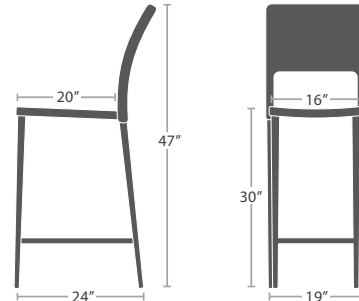

CHLOE SERIES

MATERIAL OVERVIEW

POWDER COATED ALUMINUM FRAME WRAPPED IN DURAWEAWE WICKER ON SEAT AND BACK

11 lbs.
Optional Added Weight: 7 lbs.

DINING SIDE CHAIR SC-2207-162 STACKS 8

READY TO SHIP

13 lbs.
Optional Added Weight: 7 lbs.

DINING ARM CHAIR SC-2207-163 STACKS 8

READY TO SHIP

15 lbs.
Optional Added Weight: 6 lbs.

BAR SIDE CHAIR SC-2207-172 STACKS 3

READY TO SHIP

17 lbs.
Optional Added Weight: 8 lbs.

BAR ARM CHAIR SC-2207-173 STACKS 3