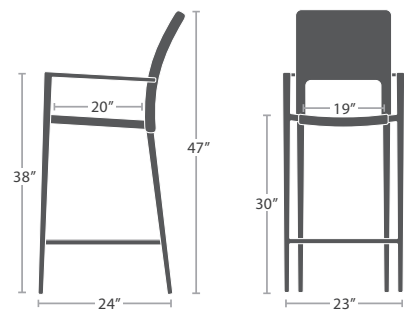

CHLOE SERIES

MATERIAL OVERVIEW

POWDER COATED ALUMINUM FRAME WRAPPED IN DURAWEAWE WICKER ON SEAT AND BACK

11 lbs.
Optional Added Weight: 7 lbs.

DINING SIDE CHAIR SC-2207-162 STACKS 8

READY TO SHIP

13 lbs.
Optional Added Weight: 7 lbs.

DINING ARM CHAIR SC-2207-163 STACKS 8

READY TO SHIP

15 lbs.
Optional Added Weight: 6 lbs.

BAR SIDE CHAIR SC-2207-172 STACKS 3

READY TO SHIP

17 lbs.
Optional Added Weight: 8 lbs.

BAR ARM CHAIR SC-2207-173 STACKS 3