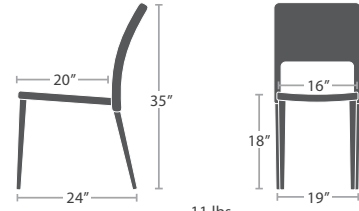

CHLOE SERIES

MATERIAL OVERVIEW

POWDER COATED ALUMINUM FRAME WRAPPED IN DURAWEAWE WICKER ON SEAT AND BACK

11 lbs.
Optional Added Weight: 7 lbs.

DINING SIDE CHAIR SC-2207-162 STACKS 8

READY TO SHIP

13 lbs.
Optional Added Weight: 7 lbs.

DINING ARM CHAIR SC-2207-163 STACKS 8

READY TO SHIP

15 lbs.
Optional Added Weight: 6 lbs.

BAR SIDE CHAIR SC-2207-172 STACKS 3

READY TO SHIP

17 lbs.
Optional Added Weight: 8 lbs.

BAR ARM CHAIR SC-2207-173 STACKS 3