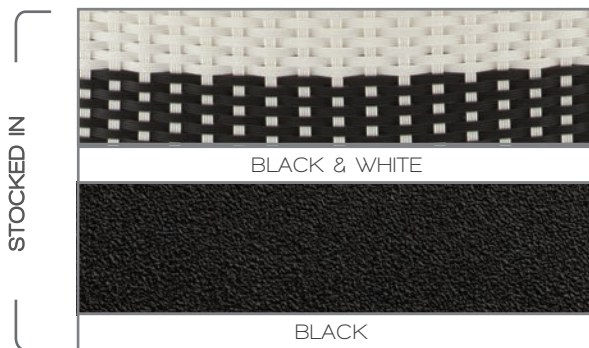

CHLOE SERIES

MATERIAL OVERVIEW

POWDER COATED ALUMINUM FRAME WRAPPED IN DURAWEAWE WICKER ON SEAT AND BACK

11 lbs.
Optional Added Weight: 7 lbs.

DINING SIDE CHAIR SC-2207-162 STACKS 8

READY TO SHIP

13 lbs.
Optional Added Weight: 7 lbs.

DINING ARM CHAIR SC-2207-163 STACKS 8

READY TO SHIP

15 lbs.
Optional Added Weight: 6 lbs.

BAR SIDE CHAIR SC-2207-172 STACKS 3

READY TO SHIP

17 lbs.
Optional Added Weight: 8 lbs.

BAR ARM CHAIR SC-2207-173 STACKS 3