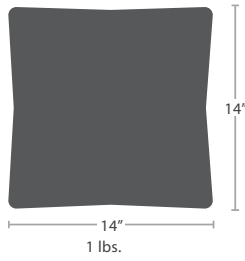

CLOUD SERIES

MATERIAL OVERVIEW

STANDARD UPHOLSTERY FOAM, UPHOLSTERY, SLING OR AWNING GRADE FABRIC | WELTING OPTION AVAILABLE

SF-3208-750

SF-3208-756

SF-3208-752

SF-3208-758

SF-3208-754