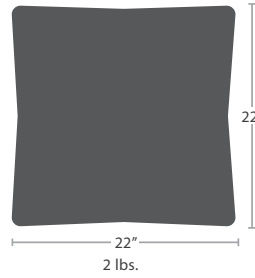

CLOUD SERIES

MATERIAL OVERVIEW

STANDARD UPHOLSTERY FOAM, UPHOLSTERY, SLING OR AWNING GRADE FABRIC | WELTING OPTION AVAILABLE

SF-3208-750

SF-3208-756

SF-3208-752

SF-3208-758

SF-3208-754