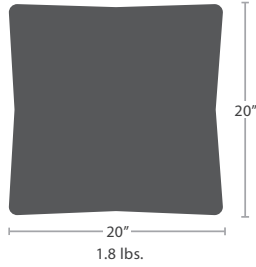

CLOUD SERIES

MATERIAL OVERVIEW

STANDARD UPHOLSTERY FOAM, UPHOLSTERY, SLING OR AWNING GRADE FABRIC | WELTING OPTION AVAILABLE

SF-3208-750

SF-3208-756

SF-3208-752

SF-3208-758

SF-3208-754