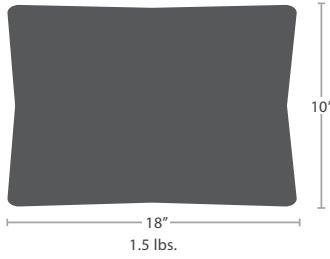

SQUARE TOSS PILLOW

READY TO SHIP

SF-3208-765