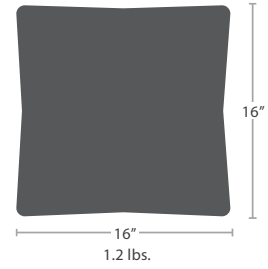

CLOUD SERIES

MATERIAL OVERVIEW

STANDARD UPHOLSTERY FOAM, UPHOLSTERY, SLING OR AWNING GRADE FABRIC | WELTING OPTION AVAILABLE

SF-3208-750

SF-3208-756

SF-3208-752

SF-3208-758

SF-3208-754