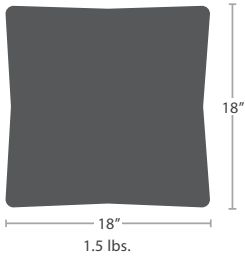

CLOUD SERIES

MATERIAL OVERVIEW

STANDARD UPHOLSTERY FOAM, UPHOLSTERY, SLING OR AWNING GRADE FABRIC | WELTING OPTION AVAILABLE

SF-3208-750

SF-3208-756

SF-3208-752

SF-3208-758

SF-3208-754