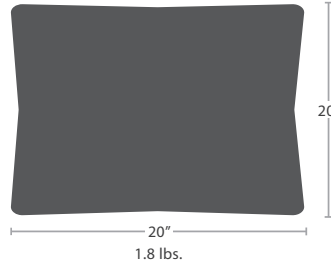

SF-3208-743