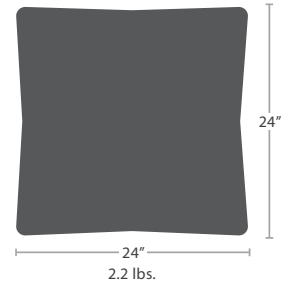

CLOUD SERIES

MATERIAL OVERVIEW

STANDARD UPHOLSTERY FOAM, UPHOLSTERY, SLING OR AWNING GRADE FABRIC | WELTING OPTION AVAILABLE

SF-3208-750

SF-3208-756

SF-3208-752

SF-3208-758

SF-3208-754