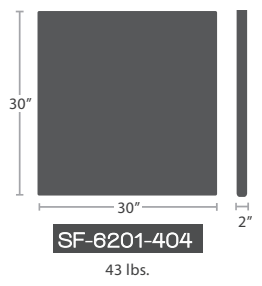

CONCRETO SERIES

MATERIAL OVERVIEW

GLASS FIBER REINFORCED CONCRETE (GFRC)

READY TO SHIP

STOCKED IN

CONCRETO CARE AND MAINTANANCE

GLASS FIBER REINFORCED CONCRETE (GFRC)

To maintain and clean Concreto table tops, wipe the surface with a solution of water mixed with a mild detergent to be applied with a cloth. To clean spills use a mild detergent solution, rinse with water, and dry as soon as possible. Alcohol, degreaser, dish soap, or suitable cleaners only.