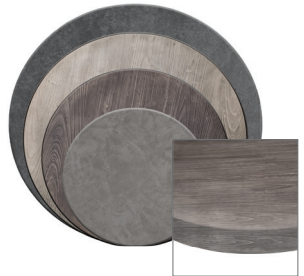

CONCRETO SERIES

MATERIAL OVERVIEW

GLASS FIBER REINFORCED CONCRETE (GFRC)

READY TO SHIP

STOCKED IN

CONCRETO CARE AND MAINTANANCE

GLASS FIBER REINFORCED CONCRETE (GFRC)

To maintain and clean Concreto table tops, wipe the surface with a solution of water mixed with a mild detergent to be applied with a cloth. To clean spills use a mild detergent solution, rinse with water, and dry as soon as possible. Alcohol, degreaser, dish soap, or suitable cleaners only.