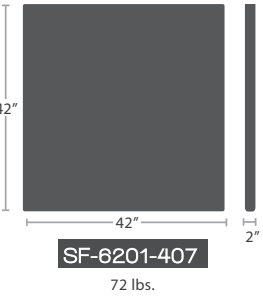

CONCRETO SERIES

MATERIAL OVERVIEW

GLASS FIBER REINFORCED CONCRETE (GFRC)

READY TO SHIP

STOCKED IN

CONCRETO CARE AND MAINTANANCE

GLASS FIBER REINFORCED CONCRETE (GFRC)

To maintain and clean Concreto table tops, wipe the surface with a solution of water mixed with a mild detergent to be applied with a cloth. To clean spills use a mild detergent solution, rinse with water, and dry as soon as possible. Alcohol, degreaser, dish soap, or suitable cleaners only.