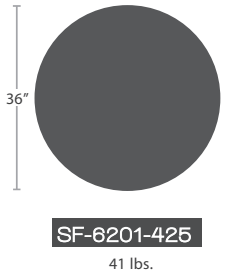

CONCRETO SERIES

MATERIAL OVERVIEW

GLASS FIBER REINFORCED CONCRETE (GFRC)

READY TO SHIP

STOCKED IN

CONCRETO CARE AND MAINTANANCE

GLASS FIBER REINFORCED CONCRETE (GFRC)

To maintain and clean Concreto table tops, wipe the surface with a solution of water mixed with a mild detergent to be applied with a cloth. To clean spills use a mild detergent solution, rinse with water, and dry as soon as possible. Alcohol, degreaser, dish soap, or suitable cleaners only.