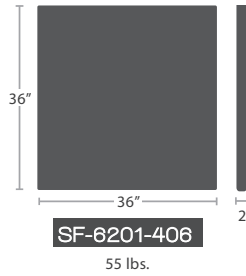

CONCRETO SERIES

MATERIAL OVERVIEW

GLASS FIBER REINFORCED CONCRETE (GFRC)

READY TO SHIP

STOCKED IN

CONCRETO CARE AND MAINTANANCE

GLASS FIBER REINFORCED CONCRETE (GFRC)

To maintain and clean Concreto table tops, wipe the surface with a solution of water mixed with a mild detergent to be applied with a cloth. To clean spills use a mild detergent solution, rinse with water, and dry as soon as possible. Alcohol, degreaser, dish soap, or suitable cleaners only.