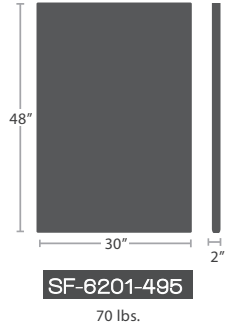

CONCRETO SERIES

MATERIAL OVERVIEW

GLASS FIBER REINFORCED CONCRETE (GFRC)

READY TO SHIP

STOCKED IN

CONCRETO CARE AND MAINTANANCE

GLASS FIBER REINFORCED CONCRETE (GFRC)

To maintain and clean Concreto table tops, wipe the surface with a solution of water mixed with a mild detergent to be applied with a cloth. To clean spills use a mild detergent solution, rinse with water, and dry as soon as possible. Alcohol, degreaser, dish soap, or suitable cleaners only.