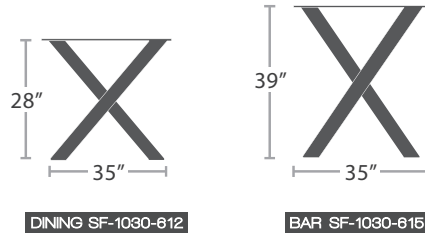

X STYLE

MADE TO ORDER