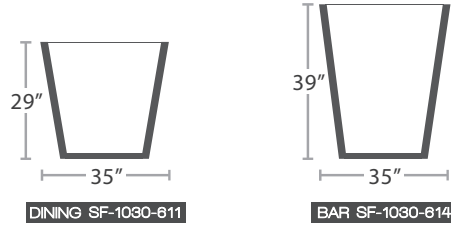

U STYLE

MADE TO ORDER