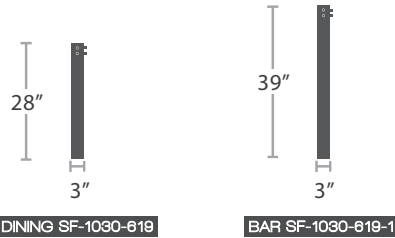

MADE TO ORDER

PARSONS LEGS

MADE TO ORDER

SQUARE X STYLE

MADE TO ORDER

FLAT X STYLE DINING

MADE TO ORDER

49 SF-1030-618-1