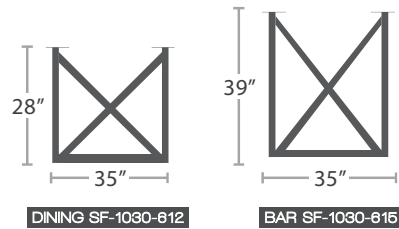

MADE TO ORDER

PARSONS LEGS

MADE TO ORDER

SQUARE X STYLE

MADE TO ORDER

FLAT X STYLE DINING

MADE TO ORDER

49 SF-1030-618-1