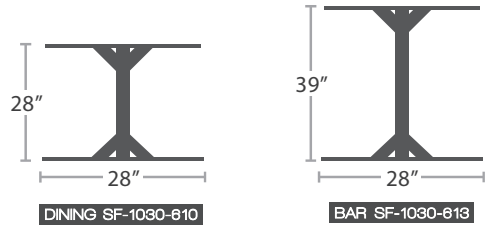

T STYLE

MADE TO ORDER