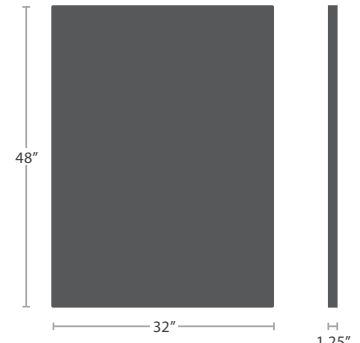

CORSA SERIES

MATERIAL OVERVIEW

POWDER COATED HONEYCOMB CORE ALUMINUM | ALL POWDER COATING OPTIONS AVAILABLE

READY TO SHIP

UMBRELLA HOLE OPTION AVAILABLE

SC-1014-402
8 lbs.

SC-1014-405
13 lbs.

SC-1014-406
15 lbs.

SC-1014-447
11 lbs.

SC-1014-414
19 lbs.

STOCKED IN