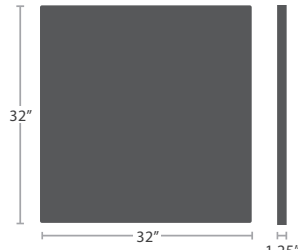

CORSA SERIES

MATERIAL OVERVIEW

POWDER COATED HONEYCOMB CORE ALUMINUM | ALL POWDER COATING OPTIONS AVAILABLE

READY TO SHIP

UMBRELLA HOLE OPTION AVAILABLE

SC-1014-402
8 lbs.

SC-1014-405
13 lbs.

SC-1014-406
15 lbs.

SC-1014-447
11 lbs.

SC-1014-414
19 lbs.

STOCKED IN