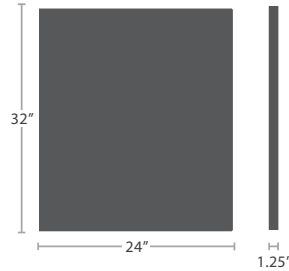

CORSA SERIES

MATERIAL OVERVIEW

POWDER COATED HONEYCOMB CORE ALUMINUM | ALL POWDER COATING OPTIONS AVAILABLE

READY TO SHIP

UMBRELLA HOLE OPTION AVAILABLE

SC-1014-402
8 lbs.

SC-1014-405
13 lbs.

SC-1014-406
15 lbs.

SC-1014-447
11 lbs.

SC-1014-414
19 lbs.

STOCKED IN