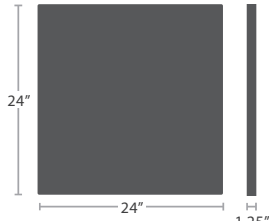

CORSA SERIES

MATERIAL OVERVIEW

POWDER COATED HONEYCOMB CORE ALUMINUM | ALL POWDER COATING OPTIONS AVAILABLE

READY TO SHIP

UMBRELLA HOLE OPTION AVAILABLE

SC-1014-402
8 lbs.

SC-1014-405
13 lbs.

SC-1014-406
15 lbs.

SC-1014-447
11 lbs.

SC-1014-414
19 lbs.

STOCKED IN