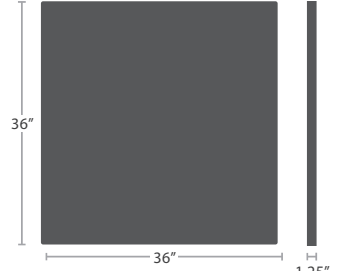

CORSA SERIES

MATERIAL OVERVIEW

POWDER COATED HONEYCOMB CORE ALUMINUM | ALL POWDER COATING OPTIONS AVAILABLE

READY TO SHIP

UMBRELLA HOLE OPTION AVAILABLE

SC-1014-402
8 lbs.

SC-1014-405
13 lbs.

SC-1014-406
15 lbs.

SC-1014-447
11 lbs.

SC-1014-414
19 lbs.

STOCKED IN