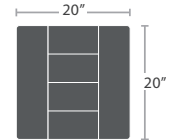

CLUB CHAIR SF-1027-101

MADE TO ORDER

LOVESEAT SF-1027-102

MADE TO ORDER

SOFA SF-1027-103

MADE TO ORDER

COFFEE TABLE (SQUARE) SMALL SF-1027-300

MADE TO ORDER

COFFEE TABLE (SQUARE) LARGE SF-1027-301

MADE TO ORDER

COFFEE TABLE (RECTANGULAR) SMALL SF-1027-310

MADE TO ORDER

COFFEE TABLE (RECTANGULAR) LARGE SF-1027-311

MADE TO ORDER

DINING TABLE (SQUARE) SMALL SF-1027-305