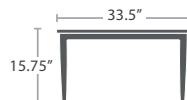

CLUB CHAIR SF-1027-101

MADE TO ORDER

LOVESEAT SF-1027-102

MADE TO ORDER

SOFA SF-1027-103

MADE TO ORDER

COFFEE TABLE (SQUARE) SMALL SF-1027-300

MADE TO ORDER

COFFEE TABLE (SQUARE) LARGE SF-1027-301

MADE TO ORDER

COFFEE TABLE (RECTANGULAR) SMALL SF-1027-310

MADE TO ORDER

COFFEE TABLE (RECTANGULAR) LARGE SF-1027-311

MADE TO ORDER

DINING TABLE (SQUARE) SMALL SF-1027-305