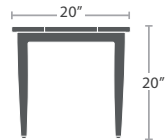

CLUB CHAIR SF-1027-101

MADE TO ORDER

LOVESEAT SF-1027-102

MADE TO ORDER

SOFA SF-1027-103

MADE TO ORDER

COFFEE TABLE (SQUARE) SMALL SF-1027-300

MADE TO ORDER

COFFEE TABLE (SQUARE) LARGE SF-1027-301

MADE TO ORDER

COFFEE TABLE (RECTANGULAR) SMALL SF-1027-310

MADE TO ORDER

COFFEE TABLE (RECTANGULAR) LARGE SF-1027-311

MADE TO ORDER

DINING TABLE (SQUARE) SMALL SF-1027-305