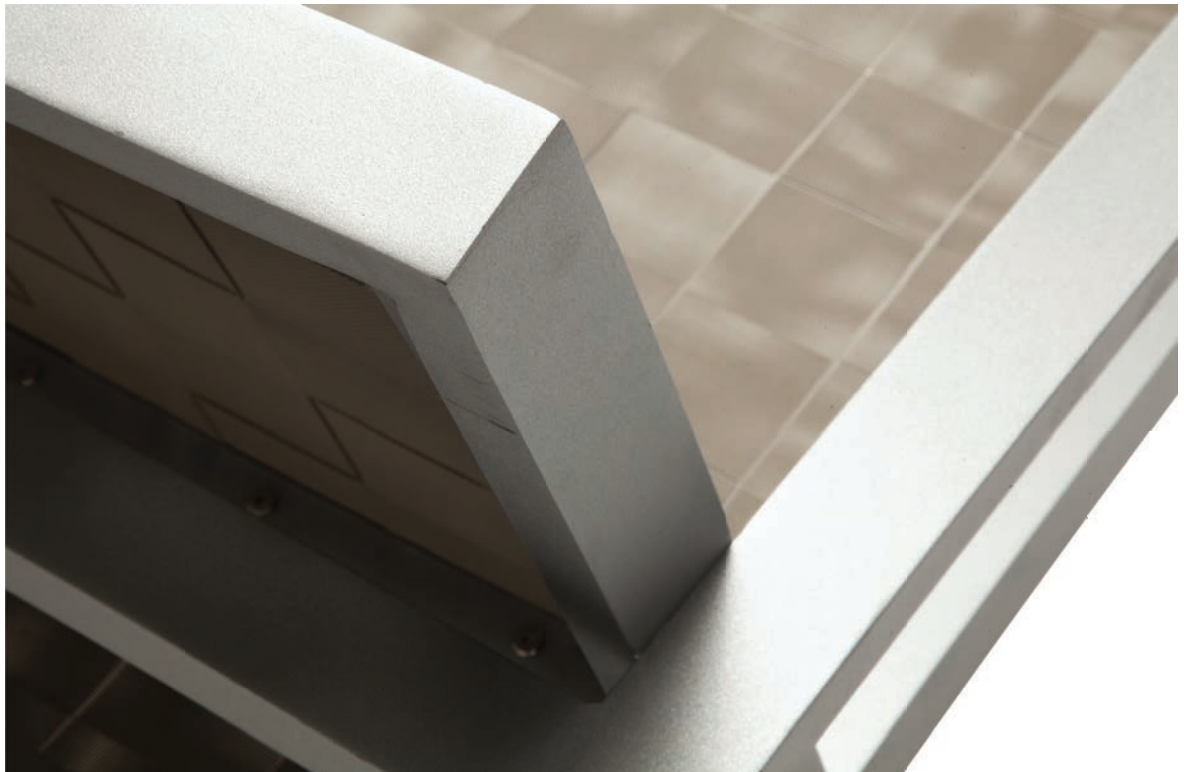

DANISH COLLECTION

MATERIAL OVERVIEW

POWDER COATED ALUMINUM FRAME | ALL POWDER COATING OPTIONS AVAILABLE | SLING STRAP DETAIL | ALL SLING OPTIONS AVAILABLE (EXCLUDING SERGE FERRARI ISOs)
CUSHIONS ARE NOT INCLUDED

CLUB CHAIR SF-1027-101

MADE TO ORDER

LOVESEAT SF-1027-102

MADE TO ORDER

SOFA SF-1027-103

MADE TO ORDER

COFFEE TABLE (SQUARE) SMALL SF-1027-300

MADE TO ORDER

COFFEE TABLE (SQUARE) LARGE SF-1027-301

MADE TO ORDER

COFFEE TABLE (RECTANGULAR) SMALL SF-1027-310

MADE TO ORDER

COFFEE TABLE (RECTANGULAR) LARGE SF-1027-311

MADE TO ORDER

DINING TABLE (SQUARE) SMALL SF-1027-305