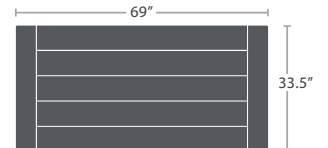

CLUB CHAIR SF-1027-101

MADE TO ORDER

LOVESEAT SF-1027-102

MADE TO ORDER

SOFA SF-1027-103

MADE TO ORDER

COFFEE TABLE (SQUARE) SMALL SF-1027-300

MADE TO ORDER

COFFEE TABLE (SQUARE) LARGE SF-1027-301

MADE TO ORDER

COFFEE TABLE (RECTANGULAR) SMALL SF-1027-310

MADE TO ORDER

COFFEE TABLE (RECTANGULAR) LARGE SF-1027-311

MADE TO ORDER

DINING TABLE (SQUARE) SMALL SF-1027-305