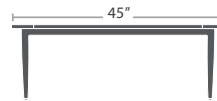

CLUB CHAIR SF-1027-101

MADE TO ORDER

LOVESEAT SF-1027-102

MADE TO ORDER

SOFA SF-1027-103

MADE TO ORDER

COFFEE TABLE (SQUARE) SMALL SF-1027-300

MADE TO ORDER

COFFEE TABLE (SQUARE) LARGE SF-1027-301

MADE TO ORDER

COFFEE TABLE (RECTANGULAR) SMALL SF-1027-310

MADE TO ORDER

COFFEE TABLE (RECTANGULAR) LARGE SF-1027-311

MADE TO ORDER

DINING TABLE (SQUARE) SMALL SF-1027-305