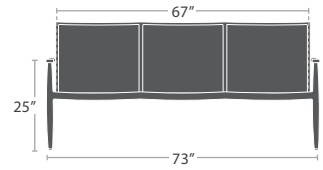

CLUB CHAIR SF-1027-101

MADE TO ORDER

LOVESEAT SF-1027-102

MADE TO ORDER

SOFA SF-1027-103

MADE TO ORDER

COFFEE TABLE (SQUARE) SMALL SF-1027-300

MADE TO ORDER

COFFEE TABLE (SQUARE) LARGE SF-1027-301

MADE TO ORDER

COFFEE TABLE (RECTANGULAR) SMALL SF-1027-310

MADE TO ORDER

COFFEE TABLE (RECTANGULAR) LARGE SF-1027-311

MADE TO ORDER

DINING TABLE (SQUARE) SMALL SF-1027-305