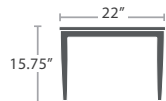

CLUB CHAIR SF-1027-101

MADE TO ORDER

LOVESEAT SF-1027-102

MADE TO ORDER

SOFA SF-1027-103

MADE TO ORDER

COFFEE TABLE (SQUARE) SMALL SF-1027-300

MADE TO ORDER

COFFEE TABLE (SQUARE) LARGE SF-1027-301

MADE TO ORDER

COFFEE TABLE (RECTANGULAR) SMALL SF-1027-310

MADE TO ORDER

COFFEE TABLE (RECTANGULAR) LARGE SF-1027-311

MADE TO ORDER

DINING TABLE (SQUARE) SMALL SF-1027-305