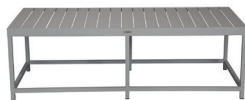

49 lbs. MADE TO ORDER

LEFT ARM LOVESEAT SF-3209-112

53 lbs. MADE TO ORDER

RIGHT ARM LOVESEAT SF-3209-122

53 lbs. MADE TO ORDER

DAYBED SF-3209-222

78 lbs. MADE TO ORDER

15 lbs.

SIDE TABLE SQUARE SF-3209-322

MADE TO ORDER

DURABOARD TOP OPTION SF-3209-322DB

17 lbs.

END TABLE SQUARE SF-3209-303

MADE TO ORDER

DURABOARD TOP OPTION SF-3209-303DB

45 lbs.

COFFEE TABLE SQUARE SF-3209-301

MADE TO ORDER

DURABOARD TOP OPTION SF-3209-301DB

30 lbs.

COFFEE TABLE RECTANGULAR SF-3209-311

MADE TO ORDER

DURABOARD TOP OPTION SF-3209-311DB