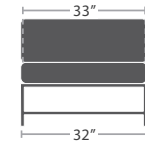

DURABOARD TABLE TOP OPTIONS

WHITE

GRAY

CHARCOAL

BLACK

36 lbs.

CLUB CHAIR SF-3209-101

MADE TO ORDER

44 lbs.

LOVESEAT SF-3209-102

MADE TO ORDER

67 lbs.

SOFA SF-3209-103

MADE TO ORDER

29 lbs.

ARMLESS LOUNGE CHAIR SF-3209-131

MADE TO ORDER

33 lbs.

CORNER SQUARE SF-3209-151

MADE TO ORDER

40 lbs.

OTTOMAN SQUARE SF-3209-140

MADE TO ORDER

ARMLESS LOVESEAT SF-3209-132

49 lbs. MADE TO ORDER

LEFT ARM LOVESEAT SF-3209-112

53 lbs. MADE TO ORDER

RIGHT ARM LOVESEAT SF-3209-122

53 lbs. MADE TO ORDER

DAYBED SF-3209-222

78 lbs. MADE TO ORDER

15 lbs.