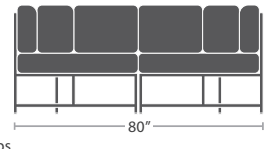

44 lbs.

LOVESEAT SF-3209-102

MADE TO ORDER

67 lbs.

SOFA SF-3209-103

MADE TO ORDER

29 lbs.

ARMLESS LOUNGE CHAIR SF-3209-131

MADE TO ORDER

33 lbs.

CORNER SQUARE SF-3209-151

MADE TO ORDER

40 lbs.

OTTOMAN SQUARE SF-3209-140

MADE TO ORDER

ARMLESS LOVESEAT SF-3209-132

49 lbs. MADE TO ORDER

LEFT ARM LOVESEAT SF-3209-112

53 lbs. MADE TO ORDER

RIGHT ARM LOVESEAT SF-3209-122

53 lbs. MADE TO ORDER

DAYBED SF-3209-222

78 lbs. MADE TO ORDER

15 lbs.

SIDE TABLE SQUARE SF-3209-322

MADE TO ORDER

DURABOARD TOP OPTION SF-3209-322DB

17 lbs.

END TABLE SQUARE SF-3209-303

MADE TO ORDER

DURABOARD TOP OPTION SF-3209-303DB

45 lbs.