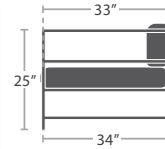

DURABOARD TABLE TOP OPTIONS

WHITE

GRAY

CHARCOAL

BLACK

36 lbs.

CLUB CHAIR SF-3209-101

MADE TO ORDER

44 lbs.

LOVESEAT SF-3209-102

MADE TO ORDER

67 lbs.

SOFA SF-3209-103

MADE TO ORDER

29 lbs.

ARMLESS LOUNGE CHAIR SF-3209-131

MADE TO ORDER

33 lbs.

CORNER SQUARE SF-3209-151

MADE TO ORDER

40 lbs.

OTTOMAN SQUARE SF-3209-140

MADE TO ORDER

ARMLESS LOVESEAT SF-3209-132