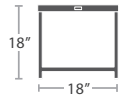

44 lbs.

LOVESEAT SF-3209-102

MADE TO ORDER

67 lbs.

SOFA SF-3209-103

MADE TO ORDER

29 lbs.

ARMLESS LOUNGE CHAIR SF-3209-131

MADE TO ORDER

33 lbs.

CORNER SQUARE SF-3209-151

MADE TO ORDER

40 lbs.

OTTOMAN SQUARE SF-3209-140

MADE TO ORDER

ARMLESS LOVESEAT SF-3209-132

49 lbs. MADE TO ORDER

LEFT ARM LOVESEAT SF-3209-112

53 lbs. MADE TO ORDER

RIGHT ARM LOVESEAT SF-3209-122

53 lbs. MADE TO ORDER

DAYBED SF-3209-222

78 lbs. MADE TO ORDER

15 lbs.

SIDE TABLE SQUARE SF-3209-322

MADE TO ORDER

DURABOARD TOP OPTION SF-3209-322DB

17 lbs.

END TABLE SQUARE SF-3209-303

MADE TO ORDER

DURABOARD TOP OPTION SF-3209-303DB

45 lbs.