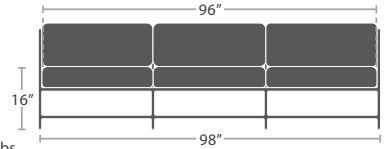

DURABOARD TABLE TOP OPTIONS

WHITE

GRAY

CHARCOAL

BLACK

36 lbs.

CLUB CHAIR SF-3209-101

MADE TO ORDER

44 lbs.

LOVESEAT SF-3209-102

MADE TO ORDER

67 lbs.

SOFA SF-3209-103

MADE TO ORDER

29 lbs.

ARMLESS LOUNGE CHAIR SF-3209-131