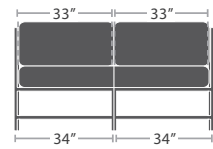

DURABOARD TABLE TOP OPTIONS

WHITE

GRAY

CHARCOAL

BLACK

36 lbs.

CLUB CHAIR SF-3209-101

MADE TO ORDER

44 lbs.

LOVESEAT SF-3209-102

MADE TO ORDER

67 lbs.

SOFA SF-3209-103

MADE TO ORDER

29 lbs.

ARMLESS LOUNGE CHAIR SF-3209-131

MADE TO ORDER

33 lbs.

CORNER SQUARE SF-3209-151

MADE TO ORDER

40 lbs.

OTTOMAN SQUARE SF-3209-140

MADE TO ORDER

ARMLESS LOVESEAT SF-3209-132

49 lbs. MADE TO ORDER

LEFT ARM LOVESEAT SF-3209-112

53 lbs. MADE TO ORDER

RIGHT ARM LOVESEAT SF-3209-122

53 lbs. MADE TO ORDER

DAYBED SF-3209-222

78 lbs. MADE TO ORDER

15 lbs.