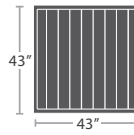

49 lbs. MADE TO ORDER

LEFT ARM LOVESEAT SF-3209-112

53 lbs. MADE TO ORDER

RIGHT ARM LOVESEAT SF-3209-122

53 lbs. MADE TO ORDER

DAYBED SF-3209-222

78 lbs. MADE TO ORDER

15 lbs.

SIDE TABLE SQUARE SF-3209-322

MADE TO ORDER

DURABOARD TOP OPTION SF-3209-322DB

17 lbs.

END TABLE SQUARE SF-3209-303

MADE TO ORDER

DURABOARD TOP OPTION SF-3209-303DB

45 lbs.