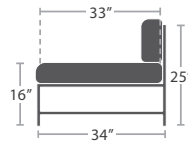

DURABOARD TABLE TOP OPTIONS

WHITE

GRAY

CHARCOAL

BLACK

36 lbs.

CLUB CHAIR SF-3209-101

MADE TO ORDER

44 lbs.

LOVESEAT SF-3209-102

MADE TO ORDER

67 lbs.

SOFA SF-3209-103

MADE TO ORDER

29 lbs.

ARMLESS LOUNGE CHAIR SF-3209-131

MADE TO ORDER

33 lbs.

CORNER SQUARE SF-3209-151

MADE TO ORDER

40 lbs.

OTTOMAN SQUARE SF-3209-140

MADE TO ORDER

ARMLESS LOVESEAT SF-3209-132

49 lbs. MADE TO ORDER

LEFT ARM LOVESEAT SF-3209-112

53 lbs. MADE TO ORDER

RIGHT ARM LOVESEAT SF-3209-122

53 lbs. MADE TO ORDER

DAYBED SF-3209-222

78 lbs. MADE TO ORDER

15 lbs.