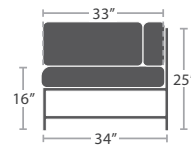

DURABOARD TABLE TOP OPTIONS

WHITE

GRAY

CHARCOAL

BLACK

36 lbs.

CLUB CHAIR SF-3209-101

MADE TO ORDER

44 lbs.

LOVESEAT SF-3209-102

MADE TO ORDER

67 lbs.

SOFA SF-3209-103

MADE TO ORDER

29 lbs.

ARMLESS LOUNGE CHAIR SF-3209-131

MADE TO ORDER

33 lbs.

CORNER SQUARE SF-3209-151

MADE TO ORDER

40 lbs.

OTTOMAN SQUARE SF-3209-140

MADE TO ORDER

ARMLESS LOVESEAT SF-3209-132

49 lbs. MADE TO ORDER

LEFT ARM LOVESEAT SF-3209-112

53 lbs. MADE TO ORDER

RIGHT ARM LOVESEAT SF-3209-122

53 lbs. MADE TO ORDER

DAYBED SF-3209-222

78 lbs. MADE TO ORDER

15 lbs.