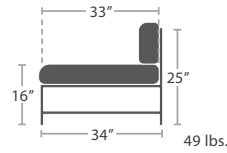

44 lbs.

LOVESEAT SF-3209-102

MADE TO ORDER

67 lbs.

SOFA SF-3209-103

MADE TO ORDER

29 lbs.

ARMLESS LOUNGE CHAIR SF-3209-131

MADE TO ORDER

33 lbs.

CORNER SQUARE SF-3209-151

MADE TO ORDER

40 lbs.

OTTOMAN SQUARE SF-3209-140

MADE TO ORDER

ARMLESS LOVESEAT SF-3209-132

49 lbs. MADE TO ORDER

LEFT ARM LOVESEAT SF-3209-112

53 lbs. MADE TO ORDER

RIGHT ARM LOVESEAT SF-3209-122

53 lbs. MADE TO ORDER

DAYBED SF-3209-222

78 lbs. MADE TO ORDER

15 lbs.