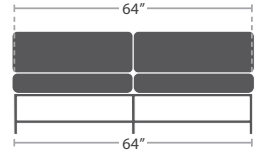

44 lbs.

LOVESEAT SF-3209-102

MADE TO ORDER

67 lbs.

SOFA SF-3209-103

MADE TO ORDER

29 lbs.

ARMLESS LOUNGE CHAIR SF-3209-131

MADE TO ORDER

33 lbs.

CORNER SQUARE SF-3209-151

MADE TO ORDER

40 lbs.

OTTOMAN SQUARE SF-3209-140

MADE TO ORDER

ARMLESS LOVESEAT SF-3209-132

49 lbs. MADE TO ORDER

LEFT ARM LOVESEAT SF-3209-112

53 lbs. MADE TO ORDER

RIGHT ARM LOVESEAT SF-3209-122

53 lbs. MADE TO ORDER

DAYBED SF-3209-222

78 lbs. MADE TO ORDER

15 lbs.