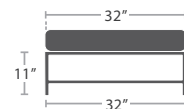

DURABOARD TABLE TOP OPTIONS

WHITE

GRAY

CHARCOAL

BLACK

36 lbs.

CLUB CHAIR SF-3209-101

MADE TO ORDER

44 lbs.

LOVESEAT SF-3209-102

MADE TO ORDER

67 lbs.

SOFA SF-3209-103

MADE TO ORDER

29 lbs.

ARMLESS LOUNGE CHAIR SF-3209-131

MADE TO ORDER

33 lbs.

CORNER SQUARE SF-3209-151

MADE TO ORDER

40 lbs.

OTTOMAN SQUARE SF-3209-140

MADE TO ORDER

ARMLESS LOVESEAT SF-3209-132

49 lbs. MADE TO ORDER

LEFT ARM LOVESEAT SF-3209-112

53 lbs. MADE TO ORDER

RIGHT ARM LOVESEAT SF-3209-122

53 lbs. MADE TO ORDER

DAYBED SF-3209-222

78 lbs. MADE TO ORDER

15 lbs.