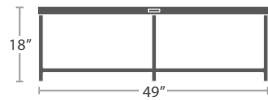

15 lbs.

MADE TO ORDER

17 lbs.

MADE TO ORDER

45 lbs.

MADE TO ORDER

30 lbs.

COFFEE TABLE RECTANGULAR SF-3209-311

MADE TO ORDER