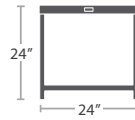

MADE TO ORDER

33 lbs.

CORNER SQUARE SF-3209-151

MADE TO ORDER

40 lbs.

OTTOMAN SQUARE SF-3209-140

MADE TO ORDER

ARMLESS LOVESEAT SF-3209-132

49 lbs. MADE TO ORDER

LEFT ARM LOVESEAT SF-3209-112

53 lbs. MADE TO ORDER

RIGHT ARM LOVESEAT SF-3209-122

53 lbs. MADE TO ORDER

DAYBED SF-3209-222

78 lbs. MADE TO ORDER

15 lbs.

SIDE TABLE SQUARE SF-3209-322

MADE TO ORDER

DURABOARD TOP OPTION SF-3209-322DB

17 lbs.

END TABLE SQUARE SF-3209-303

MADE TO ORDER

DURABOARD TOP OPTION SF-3209-303DB

45 lbs.