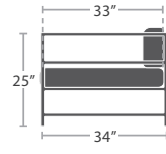

44 lbs.

LOVESEAT SF-3209-102

MADE TO ORDER

67 lbs.

SOFA SF-3209-103

MADE TO ORDER

29 lbs.

ARMLESS LOUNGE CHAIR SF-3209-131

MADE TO ORDER

33 lbs.

CORNER SQUARE SF-3209-151

MADE TO ORDER

40 lbs.

OTTOMAN SQUARE SF-3209-140

MADE TO ORDER

ARMLESS LOVESEAT SF-3209-132

49 lbs. MADE TO ORDER

LEFT ARM LOVESEAT SF-3209-112

53 lbs. MADE TO ORDER

RIGHT ARM LOVESEAT SF-3209-122

53 lbs. MADE TO ORDER

DAYBED SF-3209-222

78 lbs. MADE TO ORDER

15 lbs.