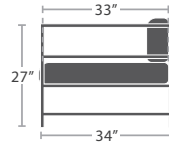

DURABOARD TABLE TOP OPTIONS

WHITE

GRAY

CHARCOAL

BLACK

36 lbs.

CLUB CHAIR SF-3209-101

MADE TO ORDER

44 lbs.

LOVESEAT SF-3209-102

MADE TO ORDER

67 lbs.

SOFA SF-3209-103

MADE TO ORDER

29 lbs.

ARMLESS LOUNGE CHAIR SF-3209-131

MADE TO ORDER

33 lbs.

CORNER SQUARE SF-3209-151

MADE TO ORDER

40 lbs.

OTTOMAN SQUARE SF-3209-140

MADE TO ORDER

ARMLESS LOVESEAT SF-3209-132