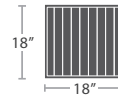

MADE TO ORDER

33 lbs.

CORNER SQUARE SF-3209-151

MADE TO ORDER

40 lbs.

OTTOMAN SQUARE SF-3209-140

MADE TO ORDER

ARMLESS LOVESEAT SF-3209-132

49 lbs. MADE TO ORDER

LEFT ARM LOVESEAT SF-3209-112

53 lbs. MADE TO ORDER

RIGHT ARM LOVESEAT SF-3209-122

53 lbs. MADE TO ORDER

DAYBED SF-3209-222

78 lbs. MADE TO ORDER

15 lbs.

SIDE TABLE SQUARE SF-3209-322

MADE TO ORDER

DURABOARD TOP OPTION SF-3209-322DB

17 lbs.

END TABLE SQUARE SF-3209-303

MADE TO ORDER

DURABOARD TOP OPTION SF-3209-303DB

45 lbs.