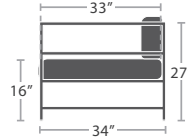

DURABOARD TABLE TOP OPTIONS

WHITE

GRAY

CHARCOAL

BLACK

36 lbs.

CLUB CHAIR SF-3209-101

MADE TO ORDER

44 lbs.

LOVESEAT SF-3209-102

MADE TO ORDER

67 lbs.

SOFA SF-3209-103

MADE TO ORDER

29 lbs.

ARMLESS LOUNGE CHAIR SF-3209-131

MADE TO ORDER

33 lbs.

CORNER SQUARE SF-3209-151

MADE TO ORDER

40 lbs.

OTTOMAN SQUARE SF-3209-140

MADE TO ORDER

ARMLESS LOVESEAT SF-3209-132