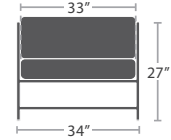

DURABOARD TABLE TOP OPTIONS

WHITE

GRAY

CHARCOAL

BLACK

36 lbs.

CLUB CHAIR SF-3209-101

MADE TO ORDER

44 lbs.

LOVESEAT SF-3209-102

MADE TO ORDER

67 lbs.

SOFA SF-3209-103

MADE TO ORDER

29 lbs.

ARMLESS LOUNGE CHAIR SF-3209-131

MADE TO ORDER

33 lbs.

CORNER SQUARE SF-3209-151

MADE TO ORDER

40 lbs.

OTTOMAN SQUARE SF-3209-140

MADE TO ORDER

ARMLESS LOVESEAT SF-3209-132