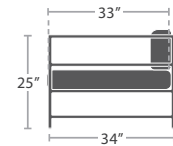

44 lbs.

LOVESEAT SF-3209-102

MADE TO ORDER

67 lbs.

SOFA SF-3209-103

MADE TO ORDER

29 lbs.

ARMLESS LOUNGE CHAIR SF-3209-131

MADE TO ORDER

33 lbs.

CORNER SQUARE SF-3209-151

MADE TO ORDER

40 lbs.

OTTOMAN SQUARE SF-3209-140

MADE TO ORDER

ARMLESS LOVESEAT SF-3209-132

49 lbs. MADE TO ORDER

LEFT ARM LOVESEAT SF-3209-112

53 lbs. MADE TO ORDER

RIGHT ARM LOVESEAT SF-3209-122

53 lbs. MADE TO ORDER

DAYBED SF-3209-222

78 lbs. MADE TO ORDER

15 lbs.