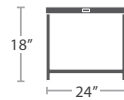

MADE TO ORDER

DURABOARD TOP OPTION SF-3209-311DB