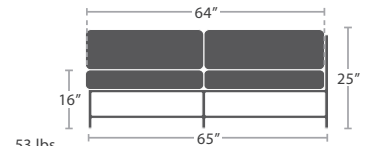

44 lbs.

LOVESEAT SF-3209-102

MADE TO ORDER

67 lbs.

SOFA SF-3209-103

MADE TO ORDER

29 lbs.

ARMLESS LOUNGE CHAIR SF-3209-131

MADE TO ORDER

33 lbs.

CORNER SQUARE SF-3209-151

MADE TO ORDER

40 lbs.

OTTOMAN SQUARE SF-3209-140

MADE TO ORDER

ARMLESS LOVESEAT SF-3209-132

49 lbs. MADE TO ORDER

LEFT ARM LOVESEAT SF-3209-112

53 lbs. MADE TO ORDER

RIGHT ARM LOVESEAT SF-3209-122

53 lbs. MADE TO ORDER

DAYBED SF-3209-222

78 lbs. MADE TO ORDER

15 lbs.