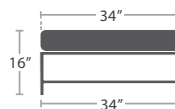

DURABOARD TABLE TOP OPTIONS

WHITE

GRAY

CHARCOAL

BLACK

36 lbs.

CLUB CHAIR SF-3209-101

MADE TO ORDER

44 lbs.

LOVESEAT SF-3209-102

MADE TO ORDER

67 lbs.

SOFA SF-3209-103

MADE TO ORDER

29 lbs.

ARMLESS LOUNGE CHAIR SF-3209-131

MADE TO ORDER

33 lbs.

CORNER SQUARE SF-3209-151

MADE TO ORDER

40 lbs.

OTTOMAN SQUARE SF-3209-140

MADE TO ORDER

ARMLESS LOVESEAT SF-3209-132

49 lbs. MADE TO ORDER

LEFT ARM LOVESEAT SF-3209-112

53 lbs. MADE TO ORDER

RIGHT ARM LOVESEAT SF-3209-122

53 lbs. MADE TO ORDER

DAYBED SF-3209-222

78 lbs. MADE TO ORDER

15 lbs.