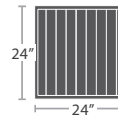

MADE TO ORDER

33 lbs.

CORNER SQUARE SF-3209-151

MADE TO ORDER

40 lbs.

OTTOMAN SQUARE SF-3209-140

MADE TO ORDER

ARMLESS LOVESEAT SF-3209-132

49 lbs. MADE TO ORDER

LEFT ARM LOVESEAT SF-3209-112

53 lbs. MADE TO ORDER

RIGHT ARM LOVESEAT SF-3209-122

53 lbs. MADE TO ORDER

DAYBED SF-3209-222

78 lbs. MADE TO ORDER

15 lbs.

SIDE TABLE SQUARE SF-3209-322

MADE TO ORDER

DURABOARD TOP OPTION SF-3209-322DB

17 lbs.

END TABLE SQUARE SF-3209-303

MADE TO ORDER

DURABOARD TOP OPTION SF-3209-303DB

45 lbs.