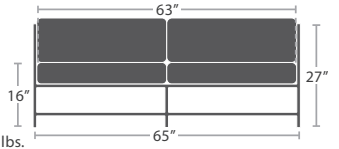

DURABOARD TABLE TOP OPTIONS

WHITE

GRAY

CHARCOAL

BLACK

36 lbs.

CLUB CHAIR SF-3209-101

MADE TO ORDER

44 lbs.

LOVESEAT SF-3209-102

MADE TO ORDER

67 lbs.

SOFA SF-3209-103

MADE TO ORDER

29 lbs.

ARMLESS LOUNGE CHAIR SF-3209-131

MADE TO ORDER

33 lbs.

CORNER SQUARE SF-3209-151

MADE TO ORDER

40 lbs.

OTTOMAN SQUARE SF-3209-140

MADE TO ORDER

ARMLESS LOVESEAT SF-3209-132