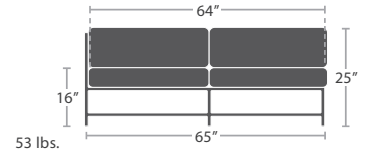

44 lbs.

LOVESEAT SF-3209-102

MADE TO ORDER

67 lbs.

SOFA SF-3209-103

MADE TO ORDER

29 lbs.

ARMLESS LOUNGE CHAIR SF-3209-131

MADE TO ORDER

33 lbs.

CORNER SQUARE SF-3209-151

MADE TO ORDER

40 lbs.

OTTOMAN SQUARE SF-3209-140

MADE TO ORDER

ARMLESS LOVESEAT SF-3209-132

49 lbs. MADE TO ORDER

LEFT ARM LOVESEAT SF-3209-112

53 lbs. MADE TO ORDER

RIGHT ARM LOVESEAT SF-3209-122

53 lbs. MADE TO ORDER

DAYBED SF-3209-222

78 lbs. MADE TO ORDER

15 lbs.