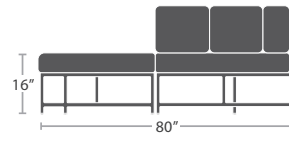

44 lbs.

LOVESEAT SF-3209-102

MADE TO ORDER

67 lbs.

SOFA SF-3209-103

MADE TO ORDER

29 lbs.

ARMLESS LOUNGE CHAIR SF-3209-131

MADE TO ORDER

33 lbs.

CORNER SQUARE SF-3209-151

MADE TO ORDER

40 lbs.

OTTOMAN SQUARE SF-3209-140

MADE TO ORDER

ARMLESS LOVESEAT SF-3209-132

49 lbs. MADE TO ORDER

LEFT ARM LOVESEAT SF-3209-112

53 lbs. MADE TO ORDER

RIGHT ARM LOVESEAT SF-3209-122

53 lbs. MADE TO ORDER

DAYBED SF-3209-222

78 lbs. MADE TO ORDER

15 lbs.

SIDE TABLE SQUARE SF-3209-322

MADE TO ORDER

DURABOARD TOP OPTION SF-3209-322DB

17 lbs.

END TABLE SQUARE SF-3209-303

MADE TO ORDER

DURABOARD TOP OPTION SF-3209-303DB

45 lbs.