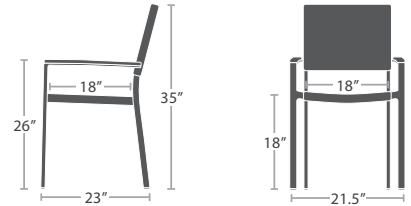

FIJI ROPE SERIES

MATERIAL OVERVIEW

POWDER COATED ALUMINUM FRAME

9 lbs.
Optional Added Weight: 7 lbs.

DINING SIDE CHAIR SC-2201-162-2 STACKS 10

READY TO SHIP

11 lbs.
Optional Added Weight: 7 lbs.

DINING ARM CHAIR SC-2201-163-2 STACKS 10

READY TO SHIP

11 lbs.
Optional Added Weight: 6 lbs.

BAR SIDE CHAIR SC-2201-172-2 STACKS 3

READY TO SHIP

STOCKED IN

SILVER FRAME
& BLACK ROPE

PEWTER FRAME
& TAN ROPE

TEX GRAY FRAME &
CHARCOAL ROPE