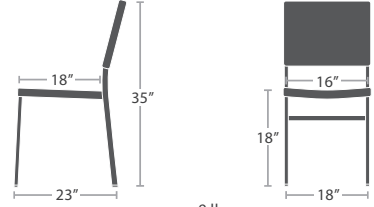

FIJI ROPE SERIES

MATERIAL OVERVIEW

POWDER COATED ALUMINUM FRAME

9 lbs.
Optional Added Weight: 7 lbs.

DINING SIDE CHAIR SC-2201-162-2 STACKS 10

READY TO SHIP

11 lbs.
Optional Added Weight: 7 lbs.

DINING ARM CHAIR SC-2201-163-2 STACKS 10

READY TO SHIP

11 lbs.
Optional Added Weight: 6 lbs.

BAR SIDE CHAIR SC-2201-172-2 STACKS 3

READY TO SHIP

STOCKED IN

SILVER FRAME
& BLACK ROPE

PEWTER FRAME
& TAN ROPE

TEX GRAY FRAME &
CHARCOAL ROPE