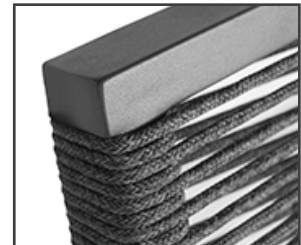

FIJI ROPE SERIES

MATERIAL OVERVIEW

POWDER COATED ALUMINUM FRAME

9 lbs.
Optional Added Weight: 7 lbs.

DINING SIDE CHAIR SC-2201-162-2 STACKS 10

READY TO SHIP

11 lbs.
Optional Added Weight: 7 lbs.

DINING ARM CHAIR SC-2201-163-2 STACKS 10

READY TO SHIP

11 lbs.
Optional Added Weight: 6 lbs.

BAR SIDE CHAIR SC-2201-172-2 STACKS 3

READY TO SHIP

STOCKED IN

SILVER FRAME
& BLACK ROPE

PEWTER FRAME
& TAN ROPE

TEX GRAY FRAME &
CHARCOAL ROPE