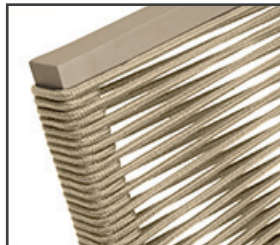

FIJI ROPE SERIES

MATERIAL OVERVIEW

POWDER COATED ALUMINUM FRAME

9 lbs.
Optional Added Weight: 7 lbs.

DINING SIDE CHAIR SC-2201-162-2 STACKS 10

READY TO SHIP

11 lbs.
Optional Added Weight: 7 lbs.

DINING ARM CHAIR SC-2201-163-2 STACKS 10

READY TO SHIP

11 lbs.
Optional Added Weight: 6 lbs.

BAR SIDE CHAIR SC-2201-172-2 STACKS 3

READY TO SHIP

STOCKED IN

SILVER FRAME
& BLACK ROPE

PEWTER FRAME
& TAN ROPE

TEX GRAY FRAME &
CHARCOAL ROPE