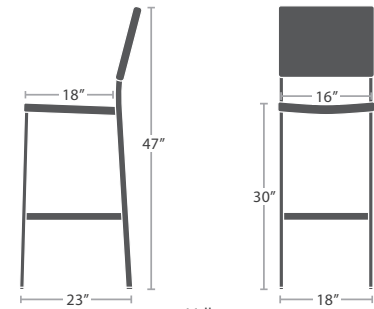

FIJI ROPE SERIES

MATERIAL OVERVIEW

POWDER COATED ALUMINUM FRAME

9 lbs.
Optional Added Weight: 7 lbs.

DINING SIDE CHAIR SC-2201-162-2 STACKS 10

READY TO SHIP

11 lbs.
Optional Added Weight: 7 lbs.

DINING ARM CHAIR SC-2201-163-2 STACKS 10

READY TO SHIP

11 lbs.
Optional Added Weight: 6 lbs.

BAR SIDE CHAIR SC-2201-172-2 STACKS 3

READY TO SHIP

STOCKED IN

SILVER FRAME
& BLACK ROPE

PEWTER FRAME
& TAN ROPE

TEX GRAY FRAME &
CHARCOAL ROPE