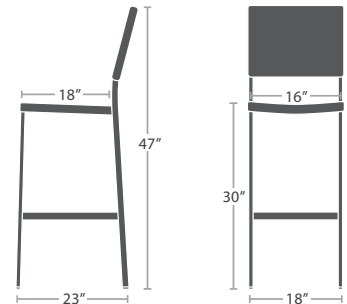

9 lbs.  
Optional Added Weight: 7 lbs.

DINING SIDE CHAIR SC-2201-162 STACKS 10

READY TO SHIP

11 lbs.  
Optional Added Weight: 7 lbs.

DINING ARM CHAIR SC-2201-163 STACKS 10

READY TO SHIP

11 lbs.  
Optional Added Weight: 6 lbs.

BAR SIDE CHAIR SC-2201-172 STACKS 3

READY TO SHIP

13 lbs.  
Optional Added Weight: 8 lbs.

BAR ARM CHAIR SC-2201-173 STACKS 3

READY TO SHIP