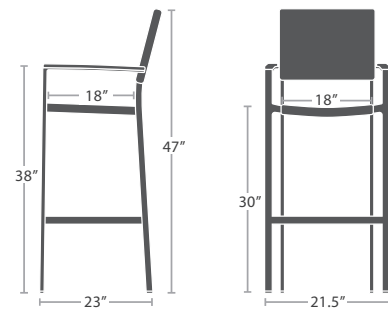

9 lbs.  
Optional Added Weight: 7 lbs.

DINING SIDE CHAIR SC-2201-162 STACKS 10

READY TO SHIP

11 lbs.  
Optional Added Weight: 7 lbs.

DINING ARM CHAIR SC-2201-163 STACKS 10

READY TO SHIP

11 lbs.  
Optional Added Weight: 6 lbs.

BAR SIDE CHAIR SC-2201-172 STACKS 3

READY TO SHIP

13 lbs.  
Optional Added Weight: 8 lbs.

BAR ARM CHAIR SC-2201-173 STACKS 3

READY TO SHIP