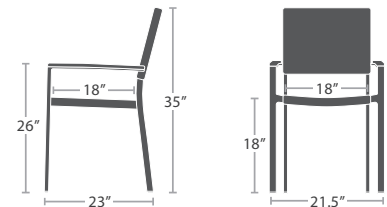

9 lbs.  
Optional Added Weight: 7 lbs.

DINING SIDE CHAIR SC-2201-162 STACKS 10

READY TO SHIP

11 lbs.  
Optional Added Weight: 7 lbs.

DINING ARM CHAIR SC-2201-163 STACKS 10

READY TO SHIP

11 lbs.  
Optional Added Weight: 6 lbs.