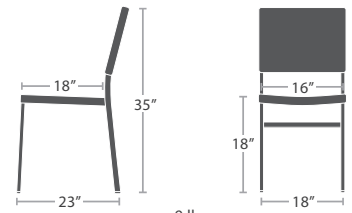

9 lbs.  
Optional Added Weight: 7 lbs.

DINING SIDE CHAIR SC-2201-162 STACKS 10

READY TO SHIP

11 lbs.  
Optional Added Weight: 7 lbs.

DINING ARM CHAIR SC-2201-163 STACKS 10

READY TO SHIP

11 lbs.  
Optional Added Weight: 6 lbs.