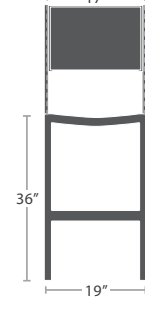

CLUB CHAIR SF-3001-101

MADE TO ORDER

LOVESEAT SF-3001-102

MADE TO ORDER

8 lbs.

SIDE TABLE SF-3001-302

MADE TO ORDER

8 lbs.

DINING SIDE CHAIR SF-3001-162 STACKS 6

MADE TO ORDER

10 lbs.

DINING ARM CHAIR SF-3001-163 STACKS 6

MADE TO ORDER

13 lbs.

Available in Counter Height

BAR SIDE CHAIR SF-3001-172

MADE TO ORDER

14 lbs.

Available in Counter Height

BAR ARM CHAIR SF-3001-173

MADE TO ORDER

SQUARE

SF-3001-400
10 lbs.

SF-3001-402
13 lbs.

(SET OF 4 LEGS)
SF-3001-510 Width:2" Depth:2" Height:17" Weight:5 lbs.

LEGS - END

(SET OF 4 LEGS)
SF-3001-520 Width:2" Depth:2" Height:17" Weight:5 lbs.

LEGS - DINING TABLE BASE

(SET OF 4 LEGS)
SF-3001-581 Width:3" Depth:3" Height:29" Weight:12 lbs.