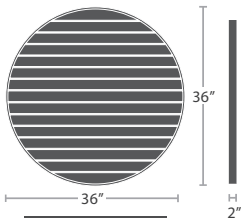

MADE TO ORDER

14 lbs.

Available in Counter Height

BAR ARM CHAIR SF-3001-173

MADE TO ORDER

SQUARE

SF-3001-400
10 lbs.

SF-3001-402
13 lbs.

SF-3001-405
23 lbs.

SF-3001-406
26 lbs.

SF-3001-406
39 lbs.

SF-3001-406
45 lbs.

CIRCLE

SF-3001-420
7 lbs.

SF-3001-421
10 lbs.

SF-3001-424
18 lbs.

SF-3001-425
20 lbs.

SF-3001-426
25 lbs.

SF-3001-427
32 lbs.

SF-3001-416
60 lbs.

SF-3001-417
65 lbs.

*Shown Assembled.
Tops and legs sold separately.

TABLE LEGS

LEGS - SIDE/COFFEE TABLE BASE

(SET OF 4 LEGS)
SF-3001-510 Width:2" Depth:2" Height:17" Weight:5 lbs.

LEGS - END

(SET OF 4 LEGS)
SF-3001-520 Width:2" Depth:2" Height:17" Weight:5 lbs.

LEGS - DINING TABLE BASE

(SET OF 4 LEGS)
SF-3001-581 Width:3" Depth:3" Height:29" Weight:12 lbs.