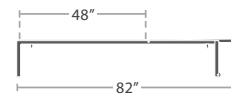

ARMLESS DOUBLE CHAISE SF-3001-135

MADE TO ORDER