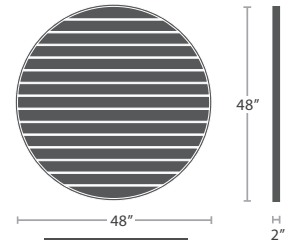

MADE TO ORDER

14 lbs.

Available in Counter Height

BAR ARM CHAIR SF-3001-173

MADE TO ORDER

SQUARE

SF-3001-400
10 lbs.

SF-3001-402
13 lbs.

SF-3001-405
23 lbs.

SF-3001-406
26 lbs.

SF-3001-406
39 lbs.

SF-3001-406
45 lbs.

CIRCLE

SF-3001-420
7 lbs.

SF-3001-421
10 lbs.

SF-3001-424
18 lbs.

SF-3001-425
20 lbs.

SF-3001-426
25 lbs.

SF-3001-427
32 lbs.

SF-3001-416
60 lbs.

SF-3001-417
65 lbs.

*Shown Assembled.
Tops and legs sold separately.

TABLE LEGS

LEGS - SIDE/COFFEE TABLE BASE

(SET OF 4 LEGS)
SF-3001-510 Width:2" Depth:2" Height:17" Weight:5 lbs.

LEGS - END

(SET OF 4 LEGS)
SF-3001-520 Width:2" Depth:2" Height:17" Weight:5 lbs.

LEGS - DINING TABLE BASE

(SET OF 4 LEGS)
SF-3001-581 Width:3" Depth:3" Height:29" Weight:12 lbs.