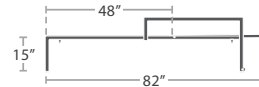

CHAISE WITH ARMS SF-3001-104

MADE TO ORDER