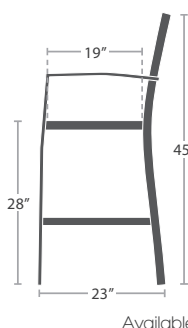

CLUB CHAIR SF-3001-101

MADE TO ORDER

LOVESEAT SF-3001-102

MADE TO ORDER

8 lbs.

SIDE TABLE SF-3001-302

MADE TO ORDER

8 lbs.

DINING SIDE CHAIR SF-3001-162 STACKS 6

MADE TO ORDER

10 lbs.

DINING ARM CHAIR SF-3001-163 STACKS 6

MADE TO ORDER

13 lbs.

Available in Counter Height

BAR SIDE CHAIR SF-3001-172

MADE TO ORDER

14 lbs.

Available in Counter Height

BAR ARM CHAIR SF-3001-173

MADE TO ORDER

SQUARE

SF-3001-400
10 lbs.

SF-3001-402
13 lbs.

LEGS - BAR TABLE BASE

(SET OF 4 LEGS)
SF-3001-591 Width:3" Depth:3" Height:39" Weight:15 lbs.