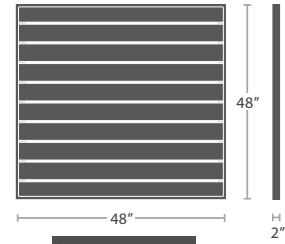

DINING SIDE CHAIR SF-3001-162 STACKS 6

MADE TO ORDER

10 lbs.

DINING ARM CHAIR SF-3001-163 STACKS 6

MADE TO ORDER

13 lbs.

Available in Counter Height

BAR SIDE CHAIR SF-3001-172

MADE TO ORDER

14 lbs.

Available in Counter Height

BAR ARM CHAIR SF-3001-173

MADE TO ORDER

SQUARE

SF-3001-400
10 lbs.

SF-3001-402
13 lbs.

SF-3001-405
23 lbs.

SF-3001-406
26 lbs.

SF-3001-406
39 lbs.

SF-3001-406
45 lbs.

CIRCLE

SF-3001-420
7 lbs.

SF-3001-421
10 lbs.

SF-3001-424
18 lbs.