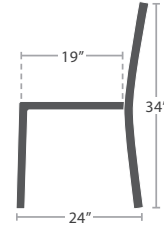

CLUB CHAIR SF-3001-101

MADE TO ORDER

LOVESEAT SF-3001-102

MADE TO ORDER

8 lbs.

SIDE TABLE SF-3001-302

MADE TO ORDER

8 lbs.

DINING SIDE CHAIR SF-3001-162 STACKS 6

MADE TO ORDER

10 lbs.

DINING ARM CHAIR SF-3001-163 STACKS 6

MADE TO ORDER

13 lbs.

Available in Counter Height

BAR SIDE CHAIR SF-3001-172

MADE TO ORDER

14 lbs.

Available in Counter Height

BAR ARM CHAIR SF-3001-173

MADE TO ORDER

SQUARE

SF-3001-400
10 lbs.

SF-3001-402
13 lbs.

(SET OF 4 LEGS)
SF-3001-510 Width:2" Depth:2" Height:17" Weight:5 lbs.

LEGS - END

(SET OF 4 LEGS)
SF-3001-520 Width:2" Depth:2" Height:17" Weight:5 lbs.

LEGS - DINING TABLE BASE

(SET OF 4 LEGS)
SF-3001-581 Width:3" Depth:3" Height:29" Weight:12 lbs.