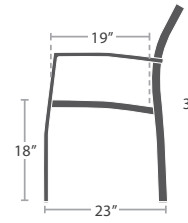

CLUB CHAIR SF-3001-101

MADE TO ORDER

LOVESEAT SF-3001-102

MADE TO ORDER

8 lbs.

SIDE TABLE SF-3001-302

MADE TO ORDER

8 lbs.

DINING SIDE CHAIR SF-3001-162 STACKS 6

MADE TO ORDER

10 lbs.

DINING ARM CHAIR SF-3001-163 STACKS 6

MADE TO ORDER

13 lbs.

Available in Counter Height

BAR SIDE CHAIR SF-3001-172

(SET OF 4 LEGS)
SF-3001-510 Width:2" Depth:2" Height:17" Weight:5 lbs.

LEGS - END

(SET OF 4 LEGS)
SF-3001-520 Width:2" Depth:2" Height:17" Weight:5 lbs.

LEGS - DINING TABLE BASE

(SET OF 4 LEGS)
SF-3001-581 Width:3" Depth:3" Height:29" Weight:12 lbs.

LEGS - BAR TABLE BASE

(SET OF 4 LEGS)
SF-3001-591 Width:3" Depth:3" Height:39" Weight:15 lbs.