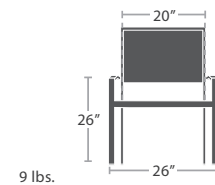

CLUB CHAIR SF-3001-101

MADE TO ORDER

LOVESEAT SF-3001-102

MADE TO ORDER

8 lbs.

SIDE TABLE SF-3001-302

MADE TO ORDER

8 lbs.

(SET OF 4 LEGS)
SF-3001-510 Width:2" Depth:2" Height:17" Weight:5 lbs.

LEGS - END

(SET OF 4 LEGS)
SF-3001-520 Width:2" Depth:2" Height:17" Weight:5 lbs.

LEGS - DINING TABLE BASE

(SET OF 4 LEGS)
SF-3001-581 Width:3" Depth:3" Height:29" Weight:12 lbs.

LEGS - BAR TABLE BASE

(SET OF 4 LEGS)
SF-3001-591 Width:3" Depth:3" Height:39" Weight:15 lbs.