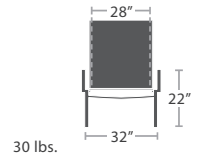

CHAISE WITH ARMS SF-3001-104

MADE TO ORDER