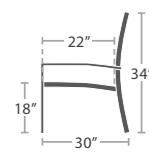

CLUB CHAIR SF-3001-101

MADE TO ORDER

LOVESEAT SF-3001-102

MADE TO ORDER

8 lbs.

SIDE TABLE SF-3001-302

MADE TO ORDER

8 lbs.