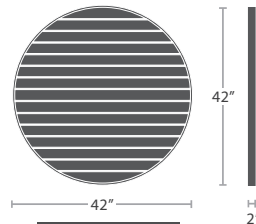

SF-3001-426
25 lbs.