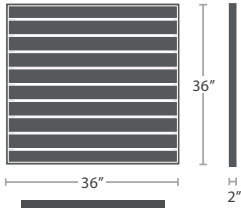

DINING SIDE CHAIR SF-3001-162 STACKS 6

MADE TO ORDER

10 lbs.

DINING ARM CHAIR SF-3001-163 STACKS 6

MADE TO ORDER

13 lbs.

Available in Counter Height

BAR SIDE CHAIR SF-3001-172

MADE TO ORDER

14 lbs.

Available in Counter Height

BAR ARM CHAIR SF-3001-173

MADE TO ORDER

SQUARE

SF-3001-400
10 lbs.

SF-3001-402
13 lbs.

SF-3001-405
23 lbs.

SF-3001-406
26 lbs.

SF-3001-406
39 lbs.

SF-3001-406
45 lbs.

CIRCLE

SF-3001-420
7 lbs.

SF-3001-421
10 lbs.

SF-3001-424
18 lbs.