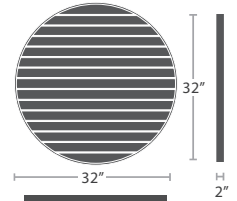

MADE TO ORDER

14 lbs.

Available in Counter Height

BAR ARM CHAIR SF-3001-173

MADE TO ORDER

SQUARE

SF-3001-400
10 lbs.

SF-3001-402
13 lbs.

SF-3001-405
23 lbs.

SF-3001-406
26 lbs.

SF-3001-406
39 lbs.

SF-3001-406
45 lbs.

CIRCLE

SF-3001-420
7 lbs.

SF-3001-421
10 lbs.

SF-3001-424
18 lbs.

SF-3001-425
20 lbs.

SF-3001-426
25 lbs.

SF-3001-427
32 lbs.

SF-3001-416
60 lbs.

SF-3001-417
65 lbs.

*Shown Assembled.
Tops and legs sold separately.

TABLE LEGS

LEGS - SIDE/COFFEE TABLE BASE

(SET OF 4 LEGS)
SF-3001-510 Width:2" Depth:2" Height:17" Weight:5 lbs.

LEGS - END

(SET OF 4 LEGS)
SF-3001-520 Width:2" Depth:2" Height:17" Weight:5 lbs.

LEGS - DINING TABLE BASE

(SET OF 4 LEGS)
SF-3001-581 Width:3" Depth:3" Height:29" Weight:12 lbs.