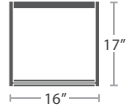

CLUB CHAIR SF-3001-101

MADE TO ORDER

LOVESEAT SF-3001-102

MADE TO ORDER

8 lbs.

SIDE TABLE SF-3001-302

MADE TO ORDER

8 lbs.

DINING SIDE CHAIR SF-3001-162 STACKS 6

MADE TO ORDER

10 lbs.

DINING ARM CHAIR SF-3001-163 STACKS 6

MADE TO ORDER

13 lbs.

Available in Counter Height

BAR SIDE CHAIR SF-3001-172

MADE TO ORDER

14 lbs.

Available in Counter Height

BAR ARM CHAIR SF-3001-173

MADE TO ORDER

SQUARE

SF-3001-400
10 lbs.

SF-3001-402
13 lbs.

(SET OF 4 LEGS)
SF-3001-510 Width:2" Depth:2" Height:17" Weight:5 lbs.

LEGS - END

(SET OF 4 LEGS)
SF-3001-520 Width:2" Depth:2" Height:17" Weight:5 lbs.

LEGS - DINING TABLE BASE

(SET OF 4 LEGS)
SF-3001-581 Width:3" Depth:3" Height:29" Weight:12 lbs.