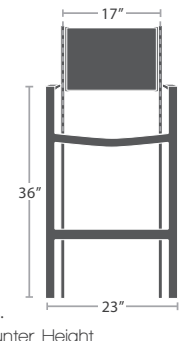

DINING SIDE CHAIR SF-3001-162 STACKS 6

MADE TO ORDER

10 lbs.

DINING ARM CHAIR SF-3001-163 STACKS 6

MADE TO ORDER

13 lbs.

Available in Counter Height

BAR SIDE CHAIR SF-3001-172

MADE TO ORDER

14 lbs.

Available in Counter Height

BAR ARM CHAIR SF-3001-173

MADE TO ORDER

SQUARE

SF-3001-400
10 lbs.

SF-3001-402
13 lbs.

(SET OF 4 LEGS)
SF-3001-510 Width:2" Depth:2" Height:17" Weight:5 lbs.

LEGS - END

(SET OF 4 LEGS)
SF-3001-520 Width:2" Depth:2" Height:17" Weight:5 lbs.

LEGS - DINING TABLE BASE

(SET OF 4 LEGS)
SF-3001-581 Width:3" Depth:3" Height:29" Weight:12 lbs.

LEGS - BAR TABLE BASE

(SET OF 4 LEGS)
SF-3001-591 Width:3" Depth:3" Height:39" Weight:15 lbs.