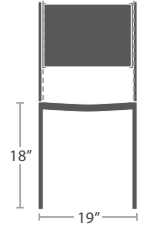

CLUB CHAIR SF-3001-101

MADE TO ORDER

LOVESEAT SF-3001-102

MADE TO ORDER

8 lbs.

SIDE TABLE SF-3001-302

MADE TO ORDER

8 lbs.

DINING SIDE CHAIR SF-3001-162 STACKS 6

MADE TO ORDER

10 lbs.

DINING ARM CHAIR SF-3001-163 STACKS 6

MADE TO ORDER

13 lbs.

Available in Counter Height

BAR SIDE CHAIR SF-3001-172

MADE TO ORDER

14 lbs.

Available in Counter Height

BAR ARM CHAIR SF-3001-173

MADE TO ORDER

SQUARE

SF-3001-400
10 lbs.

SF-3001-402
13 lbs.

(SET OF 4 LEGS)
SF-3001-510 Width:2" Depth:2" Height:17" Weight:5 lbs.

LEGS - END

(SET OF 4 LEGS)
SF-3001-520 Width:2" Depth:2" Height:17" Weight:5 lbs.

LEGS - DINING TABLE BASE

(SET OF 4 LEGS)
SF-3001-581 Width:3" Depth:3" Height:29" Weight:12 lbs.