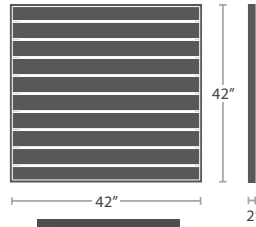

DINING SIDE CHAIR SF-3001-162 STACKS 6

MADE TO ORDER

10 lbs.

DINING ARM CHAIR SF-3001-163 STACKS 6

MADE TO ORDER

13 lbs.

Available in Counter Height

BAR SIDE CHAIR SF-3001-172

MADE TO ORDER

14 lbs.

Available in Counter Height

BAR ARM CHAIR SF-3001-173

MADE TO ORDER

SQUARE

SF-3001-400
10 lbs.

SF-3001-402
13 lbs.

SF-3001-405
23 lbs.

SF-3001-406
26 lbs.

SF-3001-406
39 lbs.

SF-3001-406
45 lbs.

CIRCLE

SF-3001-420
7 lbs.

SF-3001-421
10 lbs.

SF-3001-424
18 lbs.