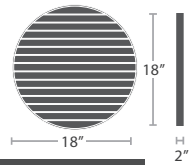

MADE TO ORDER

14 lbs.

Available in Counter Height

BAR ARM CHAIR SF-3001-173

MADE TO ORDER

SQUARE

SF-3001-400
10 lbs.

SF-3001-402
13 lbs.

SF-3001-405
23 lbs.

SF-3001-406
26 lbs.

SF-3001-406
39 lbs.

SF-3001-406
45 lbs.

CIRCLE

SF-3001-420
7 lbs.

SF-3001-421
10 lbs.

SF-3001-424
18 lbs.