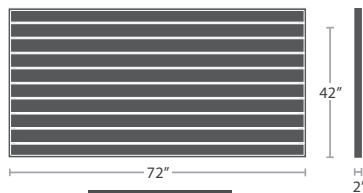

MADE TO ORDER

14 lbs.

Available in Counter Height

BAR ARM CHAIR SF-3001-173

MADE TO ORDER

SQUARE

SF-3001-400
10 lbs.

SF-3001-402
13 lbs.

SF-3001-405
23 lbs.

SF-3001-406
26 lbs.

SF-3001-406
39 lbs.

SF-3001-406
45 lbs.

CIRCLE

SF-3001-420
7 lbs.

SF-3001-421
10 lbs.

SF-3001-424
18 lbs.

SF-3001-425
20 lbs.

SF-3001-426
25 lbs.

SF-3001-427
32 lbs.

SF-3001-416
60 lbs.

SF-3001-417
65 lbs.

*Shown Assembled.
Tops and legs sold separately.

TABLE LEGS

LEGS - SIDE/COFFEE TABLE BASE