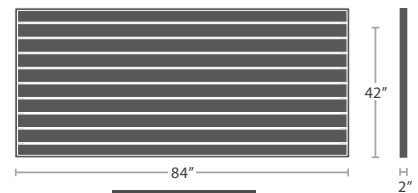

SF-3001-425
20 lbs.

SF-3001-426
25 lbs.

SF-3001-427
32 lbs.

SF-3001-416
60 lbs.

SF-3001-417
65 lbs.

*Shown Assembled.
Tops and legs sold separately.

TABLE LEGS

LEGS - SIDE/COFFEE TABLE BASE

(SET OF 4 LEGS)
SF-3001-510 Width:2" Depth:2" Height:17" Weight:5 lbs.

LEGS - END

(SET OF 4 LEGS)
SF-3001-520 Width:2" Depth:2" Height:17" Weight:5 lbs.

LEGS - DINING TABLE BASE

(SET OF 4 LEGS)
SF-3001-581 Width:3" Depth:3" Height:29" Weight:12 lbs.