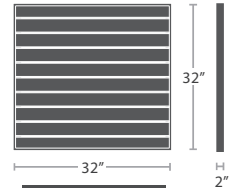

DINING SIDE CHAIR SF-3001-162 STACKS 6

MADE TO ORDER

10 lbs.

DINING ARM CHAIR SF-3001-163 STACKS 6

MADE TO ORDER

13 lbs.

Available in Counter Height

BAR SIDE CHAIR SF-3001-172

MADE TO ORDER

14 lbs.

Available in Counter Height

BAR ARM CHAIR SF-3001-173

MADE TO ORDER

SQUARE

SF-3001-400
10 lbs.

SF-3001-402
13 lbs.

SF-3001-405
23 lbs.

SF-3001-406
26 lbs.

SF-3001-406
39 lbs.

SF-3001-406
45 lbs.

CIRCLE

SF-3001-420
7 lbs.

SF-3001-421
10 lbs.

SF-3001-424
18 lbs.