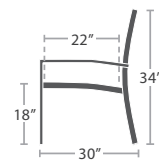

CLUB CHAIR SF-3001-101

MADE TO ORDER

LOVESEAT SF-3001-102

MADE TO ORDER

8 lbs.

SIDE TABLE SF-3001-302

MADE TO ORDER

8 lbs.