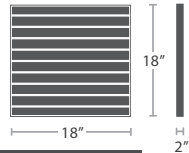

DINING SIDE CHAIR SF-3001-162 STACKS 6

MADE TO ORDER

10 lbs.

DINING ARM CHAIR SF-3001-163 STACKS 6

MADE TO ORDER

13 lbs.

Available in Counter Height

BAR SIDE CHAIR SF-3001-172

MADE TO ORDER

14 lbs.

Available in Counter Height

BAR ARM CHAIR SF-3001-173

MADE TO ORDER

SQUARE

SF-3001-400
10 lbs.

SF-3001-402
13 lbs.

SF-3001-405
23 lbs.

SF-3001-406
26 lbs.

SF-3001-406
39 lbs.

SF-3001-406
45 lbs.

CIRCLE

SF-3001-420
7 lbs.

SF-3001-421
10 lbs.

SF-3001-424
18 lbs.