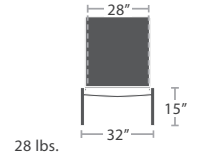

ARMLESS CHAISE SF-3001-134 STACKS 8

MADE TO ORDER