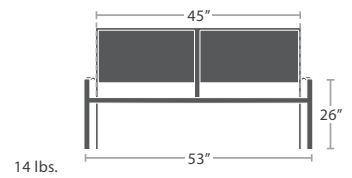

DURABOARD

COMPOSITE WOOD

ARMLESS CHAISE SF-3001-134 STACKS 8

MADE TO ORDER

CHAISE WITH ARMS SF-3001-104

MADE TO ORDER

ARMLESS DOUBLE CHAISE SF-3001-135

MADE TO ORDER

CLUB CHAIR SF-3001-101

MADE TO ORDER

LOVESEAT SF-3001-102

MADE TO ORDER

8 lbs.

SIDE TABLE SF-3001-302

MADE TO ORDER

8 lbs.

(SET OF 4 LEGS)
SF-3001-510 Width:2" Depth:2" Height:17" Weight:5 lbs.

LEGS - END

(SET OF 4 LEGS)
SF-3001-520 Width:2" Depth:2" Height:17" Weight:5 lbs.

LEGS - DINING TABLE BASE

(SET OF 4 LEGS)
SF-3001-581 Width:3" Depth:3" Height:29" Weight:12 lbs.

LEGS - BAR TABLE BASE

(SET OF 4 LEGS)
SF-3001-591 Width:3" Depth:3" Height:39" Weight:15 lbs.