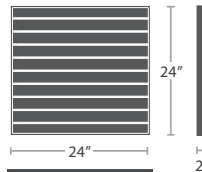

DINING SIDE CHAIR SF-3001-162 STACKS 6

MADE TO ORDER

10 lbs.

DINING ARM CHAIR SF-3001-163 STACKS 6

MADE TO ORDER

13 lbs.

Available in Counter Height

BAR SIDE CHAIR SF-3001-172

MADE TO ORDER

14 lbs.

Available in Counter Height

BAR ARM CHAIR SF-3001-173

MADE TO ORDER

SQUARE

SF-3001-400
10 lbs.

SF-3001-402
13 lbs.

SF-3001-405
23 lbs.

SF-3001-406
26 lbs.

SF-3001-406
39 lbs.

SF-3001-406
45 lbs.

CIRCLE

SF-3001-420
7 lbs.

SF-3001-421
10 lbs.

SF-3001-424
18 lbs.