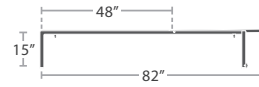

ARMLESS CHAISE SF-3001-134 STACKS 8

MADE TO ORDER