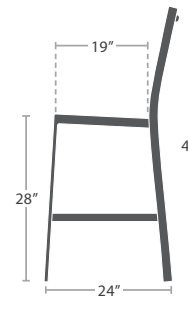

CLUB CHAIR SF-3001-101

MADE TO ORDER

LOVESEAT SF-3001-102

MADE TO ORDER

8 lbs.

SIDE TABLE SF-3001-302

MADE TO ORDER

8 lbs.

DINING SIDE CHAIR SF-3001-162 STACKS 6

MADE TO ORDER

10 lbs.

DINING ARM CHAIR SF-3001-163 STACKS 6

MADE TO ORDER

13 lbs.

Available in Counter Height

BAR SIDE CHAIR SF-3001-172

MADE TO ORDER

14 lbs.

Available in Counter Height

BAR ARM CHAIR SF-3001-173

MADE TO ORDER

SQUARE

SF-3001-400
10 lbs.

SF-3001-402
13 lbs.

LEGS - BAR TABLE BASE

(SET OF 4 LEGS)
SF-3001-591 Width:3" Depth:3" Height:39" Weight:15 lbs.