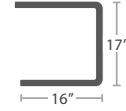

CLUB CHAIR SF-3001-101

MADE TO ORDER

LOVESEAT SF-3001-102

MADE TO ORDER

8 lbs.

SIDE TABLE SF-3001-302

MADE TO ORDER

8 lbs.