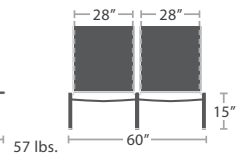

ARMLESS DOUBLE CHAISE SF-3001-135

MADE TO ORDER