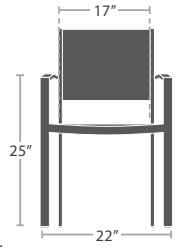

CLUB CHAIR SF-3001-101

MADE TO ORDER

LOVESEAT SF-3001-102

MADE TO ORDER

8 lbs.

SIDE TABLE SF-3001-302

MADE TO ORDER

8 lbs.

DINING SIDE CHAIR SF-3001-162 STACKS 6

MADE TO ORDER

10 lbs.

DINING ARM CHAIR SF-3001-163 STACKS 6

MADE TO ORDER

13 lbs.

Available in Counter Height

BAR SIDE CHAIR SF-3001-172

(SET OF 4 LEGS)
SF-3001-510 Width:2" Depth:2" Height:17" Weight:5 lbs.

LEGS - END

(SET OF 4 LEGS)
SF-3001-520 Width:2" Depth:2" Height:17" Weight:5 lbs.

LEGS - DINING TABLE BASE

(SET OF 4 LEGS)
SF-3001-581 Width:3" Depth:3" Height:29" Weight:12 lbs.

LEGS - BAR TABLE BASE

(SET OF 4 LEGS)
SF-3001-591 Width:3" Depth:3" Height:39" Weight:15 lbs.