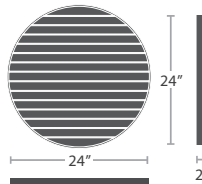

MADE TO ORDER

14 lbs.

Available in Counter Height

BAR ARM CHAIR SF-3001-173

MADE TO ORDER

SQUARE

SF-3001-400
10 lbs.

SF-3001-402
13 lbs.

SF-3001-405
23 lbs.

SF-3001-406
26 lbs.

SF-3001-406
39 lbs.

SF-3001-406
45 lbs.

CIRCLE

SF-3001-420
7 lbs.

SF-3001-421
10 lbs.

SF-3001-424
18 lbs.

SF-3001-425
20 lbs.

SF-3001-426
25 lbs.

SF-3001-427
32 lbs.

SF-3001-416
60 lbs.

SF-3001-417
65 lbs.

*Shown Assembled.
Tops and legs sold separately.

TABLE LEGS

LEGS - SIDE/COFFEE TABLE BASE

(SET OF 4 LEGS)
SF-3001-510 Width:2" Depth:2" Height:17" Weight:5 lbs.

LEGS - END

(SET OF 4 LEGS)
SF-3001-520 Width:2" Depth:2" Height:17" Weight:5 lbs.

LEGS - DINING TABLE BASE

(SET OF 4 LEGS)
SF-3001-581 Width:3" Depth:3" Height:29" Weight:12 lbs.