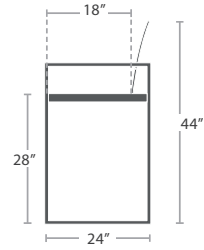

BAR ARM CHAIR SF-3217-173

MADE TO ORDER