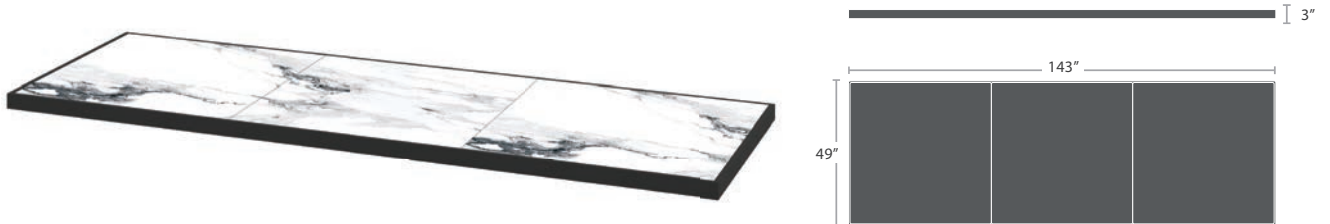

**PORCELAIN INSERT 75" x 40" DINING TABLETOP SF-3217-317**

MADE TO ORDER

\*Compatible with all Contemporary Bases

**PORCELAIN INSERT 96" x 49" DINING TABLETOP SF-3217-314**

MADE TO ORDER

\*Compatible with all Contemporary Bases

**PORCELAIN INSERT 143" x 49" DINING TABLETOP SF-3217-316**

MADE TO ORDER

\*Compatible with all Contemporary Bases

**PORCELAIN TOP INSERT OPTIONS**

ARLES BLANCO	ARLES GRIS	BRUNNO	CALACATA
CUARZO RENO	WHITE	GRAY	SILK GRIS