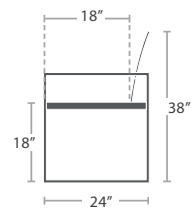

DINING ARM CHAIR HIGHBACK SF-3217-170

MADE TO ORDER