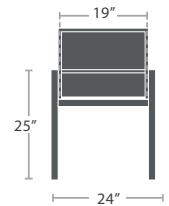

**SMALL SIDE TABLE SF-3217-301**

MADE TO ORDER

**LARGE SIDE TABLE SF-3217-303**

MADE TO ORDER

**SMALL RECTANGULAR COFFEE TABLE SF-3217-310**

MADE TO ORDER

**LARGE RECTANGULAR COFFEE TABLE SF-3217-311**

MADE TO ORDER

**32" SQUARE COFFEE TABLE SF-3217-504**

MADE TO ORDER

**50" SQUARE COFFEE TABLE SF-3217-508**

MADE TO ORDER

SLING CLUB CHAIR - STYLE 2 SF-3217-101-2

MADE TO ORDER

SLING HIGH BACK CLUB CHAIR SF-3217-101-3

MADE TO ORDER