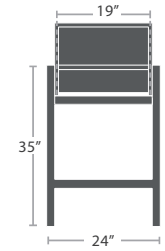

**32" SQUARE COFFEE TABLE SF-3217-504**

MADE TO ORDER

**50" SQUARE COFFEE TABLE SF-3217-508**

MADE TO ORDER

SLING CLUB CHAIR - STYLE 2 SF-3217-101-2

MADE TO ORDER

SLING HIGH BACK CLUB CHAIR SF-3217-101-3

MADE TO ORDER

DINING ARM CHAIR SF-3217-163

MADE TO ORDER

DINING ARM CHAIR HIGHBACK SF-3217-170

MADE TO ORDER

BAR ARM CHAIR SF-3217-173

MADE TO ORDER

BAR ARM CHAIR - XL SF-3217-173 -XL

MADE TO ORDER