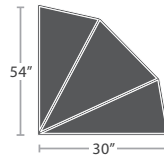

DAYBED CANOPY SF-3217-844

MADE TO ORDER