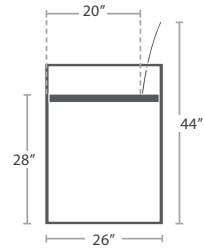

**32" SQUARE COFFEE TABLE SF-3217-504**

MADE TO ORDER

**50" SQUARE COFFEE TABLE SF-3217-508**

MADE TO ORDER

SLING CLUB CHAIR - STYLE 2 SF-3217-101-2

MADE TO ORDER

SLING HIGH BACK CLUB CHAIR SF-3217-101-3

MADE TO ORDER

DINING ARM CHAIR SF-3217-163

MADE TO ORDER

DINING ARM CHAIR HIGHBACK SF-3217-170

MADE TO ORDER

BAR ARM CHAIR SF-3217-173

MADE TO ORDER

BAR ARM CHAIR - XL SF-3217-173 -XL

MADE TO ORDER