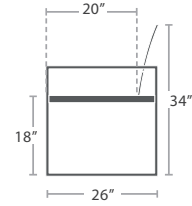

SLING CLUB CHAIR - STYLE 2 SF-3217-101-2

MADE TO ORDER