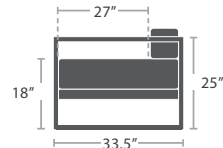

38 lbs.

CLUB CHAIR SF-3217-101

MADE TO ORDER

38 lbs.

SWIVEL CLUB CHAIR SF-3217-106

MADE TO ORDER

76 lbs.

LOVESEAT SF-3217-102