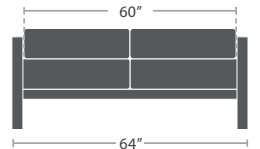

38 lbs.

CLUB CHAIR SF-3217-101

MADE TO ORDER

38 lbs.

SWIVEL CLUB CHAIR SF-3217-106

MADE TO ORDER

76 lbs.

LOVESEAT SF-3217-102