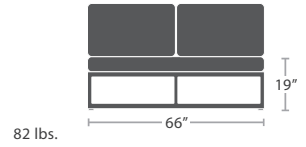

38 lbs.

CLUB CHAIR SF-3217-101

MADE TO ORDER

38 lbs.

SWIVEL CLUB CHAIR SF-3217-106

MADE TO ORDER

76 lbs.

LOVESEAT SF-3217-102

MADE TO ORDER

114 lbs.

SOFA SF-3217-103

MADE TO ORDER

OTTOMAN SF-3217-140

MADE TO ORDER

ARMLESS CHAISE SF-3217-134

MADE TO ORDER

DAYBED SF-3217-213

MADE TO ORDER

DAYBED CANOPY SF-3217-844

MADE TO ORDER

NESTING COFFEE TABLE 30" ROUND SF-3217-423

MADE TO ORDER

NESTING COFFEE TABLE 49" ROUND SF-3217-427

MADE TO ORDER