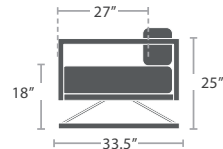

38 lbs.

CLUB CHAIR SF-3217-101

MADE TO ORDER

38 lbs.

SWIVEL CLUB CHAIR SF-3217-106

MADE TO ORDER

76 lbs.

LOVESEAT SF-3217-102