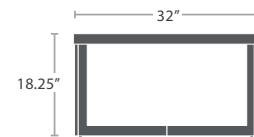

**SMALL SIDE TABLE SF-3217-301**

MADE TO ORDER

**LARGE SIDE TABLE SF-3217-303**

MADE TO ORDER

**SMALL RECTANGULAR COFFEE TABLE SF-3217-310**

MADE TO ORDER

**LARGE RECTANGULAR COFFEE TABLE SF-3217-311**

MADE TO ORDER