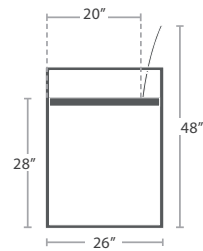

**32" SQUARE COFFEE TABLE SF-3217-504**

MADE TO ORDER

**50" SQUARE COFFEE TABLE SF-3217-508**

MADE TO ORDER

SLING CLUB CHAIR - STYLE 2 SF-3217-101-2

MADE TO ORDER

SLING HIGH BACK CLUB CHAIR SF-3217-101-3

MADE TO ORDER

DINING ARM CHAIR SF-3217-163

MADE TO ORDER

DINING ARM CHAIR HIGHBACK SF-3217-170

MADE TO ORDER

BAR ARM CHAIR SF-3217-173

MADE TO ORDER

BAR ARM CHAIR - XL SF-3217-173 -XL

MADE TO ORDER

BAR ARM CHAIR HIGHBACK SF-3217-178

MADE TO ORDER

BAR ARM CHAIR HIGHBACK - XL SF-3217-178-XL

MADE TO ORDER

**PORCELAIN INSERT 49" x 49" DINING TABLETOP SF-3217-306**

MADE TO ORDER

\*Compatible with all Contemporary Bases