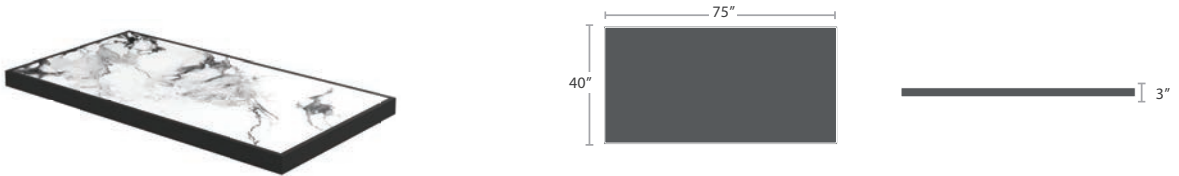

BAR ARM CHAIR HIGHBACK SF-3217-178

MADE TO ORDER

BAR ARM CHAIR HIGHBACK - XL SF-3217-178-XL

MADE TO ORDER

**PORCELAIN INSERT 49" x 49" DINING TABLETOP SF-3217-306**

MADE TO ORDER

\*Compatible with all Contemporary Bases

**PORCELAIN INSERT 75" x 40" DINING TABLETOP SF-3217-317**

MADE TO ORDER

\*Compatible with all Contemporary Bases

**PORCELAIN INSERT 96" x 49" DINING TABLETOP SF-3217-314**

MADE TO ORDER

\*Compatible with all Contemporary Bases