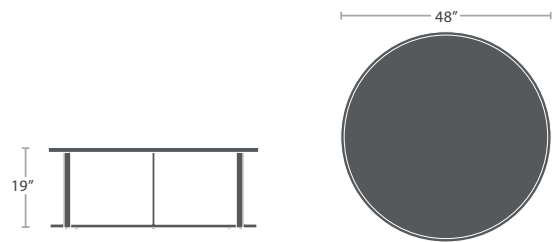

DAYBED SF-3217-213

MADE TO ORDER

DAYBED CANOPY SF-3217-844

MADE TO ORDER

NESTING COFFEE TABLE 30" ROUND SF-3217-423

MADE TO ORDER

NESTING COFFEE TABLE 49" ROUND SF-3217-427

MADE TO ORDER

**SMALL SIDE TABLE SF-3217-301**

MADE TO ORDER

**LARGE SIDE TABLE SF-3217-303**

MADE TO ORDER

**SMALL RECTANGULAR COFFEE TABLE SF-3217-310**

MADE TO ORDER

**LARGE RECTANGULAR COFFEE TABLE SF-3217-311**

MADE TO ORDER