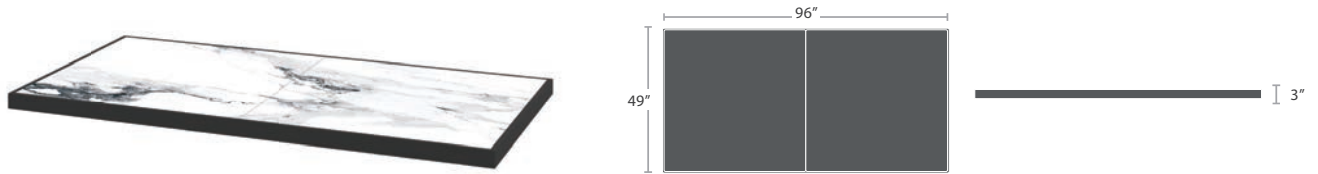

BAR ARM CHAIR HIGHBACK SF-3217-178

MADE TO ORDER

BAR ARM CHAIR HIGHBACK - XL SF-3217-178-XL

MADE TO ORDER

**PORCELAIN INSERT 49" x 49" DINING TABLETOP SF-3217-306**

MADE TO ORDER

\*Compatible with all Contemporary Bases

**PORCELAIN INSERT 75" x 40" DINING TABLETOP SF-3217-317**

MADE TO ORDER

\*Compatible with all Contemporary Bases

**PORCELAIN INSERT 96" x 49" DINING TABLETOP SF-3217-314**

MADE TO ORDER

\*Compatible with all Contemporary Bases