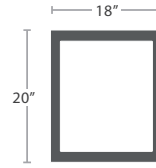

DAYBED SF-3217-213

MADE TO ORDER

DAYBED CANOPY SF-3217-844

MADE TO ORDER

NESTING COFFEE TABLE 30" ROUND SF-3217-423

MADE TO ORDER

NESTING COFFEE TABLE 49" ROUND SF-3217-427

MADE TO ORDER

**SMALL SIDE TABLE SF-3217-301**

MADE TO ORDER

**LARGE SIDE TABLE SF-3217-303**

MADE TO ORDER

**SMALL RECTANGULAR COFFEE TABLE SF-3217-310**

MADE TO ORDER

**LARGE RECTANGULAR COFFEE TABLE SF-3217-311**

MADE TO ORDER