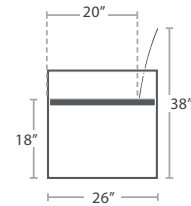

**SMALL SIDE TABLE SF-3217-301**

MADE TO ORDER

**LARGE SIDE TABLE SF-3217-303**

MADE TO ORDER

**SMALL RECTANGULAR COFFEE TABLE SF-3217-310**

MADE TO ORDER

**LARGE RECTANGULAR COFFEE TABLE SF-3217-311**

MADE TO ORDER

**32" SQUARE COFFEE TABLE SF-3217-504**

MADE TO ORDER

**50" SQUARE COFFEE TABLE SF-3217-508**

MADE TO ORDER

SLING CLUB CHAIR - STYLE 2 SF-3217-101-2

MADE TO ORDER

SLING HIGH BACK CLUB CHAIR SF-3217-101-3

MADE TO ORDER