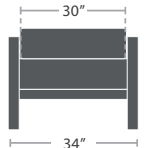

38 lbs.

CLUB CHAIR SF-3217-101

MADE TO ORDER

38 lbs.

SWIVEL CLUB CHAIR SF-3217-106

MADE TO ORDER

76 lbs.

LOVESEAT SF-3217-102