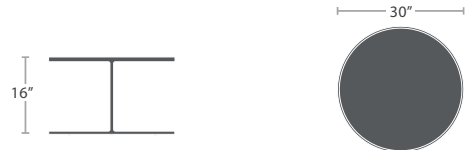

MADE TO ORDER

114 lbs.

SOFA SF-3217-103

MADE TO ORDER

OTTOMAN SF-3217-140

MADE TO ORDER

ARMLESS CHAISE SF-3217-134

MADE TO ORDER

DAYBED SF-3217-213

MADE TO ORDER

DAYBED CANOPY SF-3217-844

MADE TO ORDER

NESTING COFFEE TABLE 30" ROUND SF-3217-423

MADE TO ORDER

NESTING COFFEE TABLE 49" ROUND SF-3217-427

MADE TO ORDER