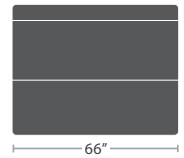

DAYBED CANOPY SF-3217-844

MADE TO ORDER