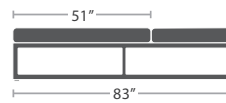

38 lbs.

CLUB CHAIR SF-3217-101

MADE TO ORDER

38 lbs.

SWIVEL CLUB CHAIR SF-3217-106

MADE TO ORDER

76 lbs.

LOVESEAT SF-3217-102

MADE TO ORDER

114 lbs.

SOFA SF-3217-103

MADE TO ORDER

OTTOMAN SF-3217-140

MADE TO ORDER

ARMLESS CHAISE SF-3217-134

MADE TO ORDER