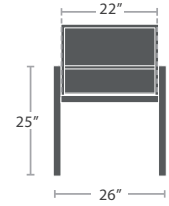

**SMALL SIDE TABLE SF-3217-301**

MADE TO ORDER

**LARGE SIDE TABLE SF-3217-303**

MADE TO ORDER

**SMALL RECTANGULAR COFFEE TABLE SF-3217-310**

MADE TO ORDER

**LARGE RECTANGULAR COFFEE TABLE SF-3217-311**

MADE TO ORDER

**32" SQUARE COFFEE TABLE SF-3217-504**

MADE TO ORDER

**50" SQUARE COFFEE TABLE SF-3217-508**

MADE TO ORDER

SLING CLUB CHAIR - STYLE 2 SF-3217-101-2

MADE TO ORDER

SLING HIGH BACK CLUB CHAIR SF-3217-101-3

MADE TO ORDER