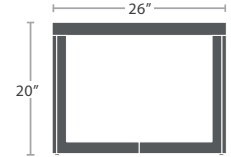

LARGE SIDE TABLE SF-3217-303

MADE TO ORDER