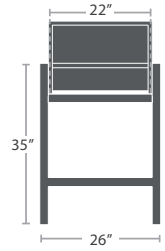

**32" SQUARE COFFEE TABLE SF-3217-504**

MADE TO ORDER

**50" SQUARE COFFEE TABLE SF-3217-508**

MADE TO ORDER

SLING CLUB CHAIR - STYLE 2 SF-3217-101-2

MADE TO ORDER

SLING HIGH BACK CLUB CHAIR SF-3217-101-3

MADE TO ORDER

DINING ARM CHAIR SF-3217-163

MADE TO ORDER

DINING ARM CHAIR HIGHBACK SF-3217-170

MADE TO ORDER

BAR ARM CHAIR SF-3217-173

MADE TO ORDER

BAR ARM CHAIR - XL SF-3217-173 -XL

MADE TO ORDER