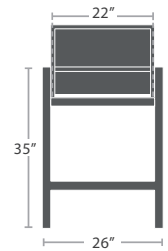

BAR ARM CHAIR HIGHBACK - XL SF-3217-178-XL

MADE TO ORDER