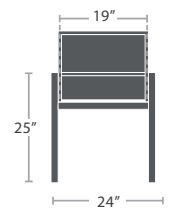

DINING ARM CHAIR HIGHBACK SF-3217-170

MADE TO ORDER