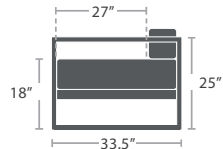

38 lbs.

CLUB CHAIR SF-3217-101

MADE TO ORDER

38 lbs.

SWIVEL CLUB CHAIR SF-3217-106

MADE TO ORDER

76 lbs.

LOVESEAT SF-3217-102