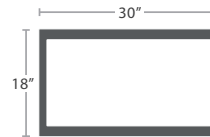

SMALL RECTANGULAR COFFEE TABLE SF-3217-310

MADE TO ORDER