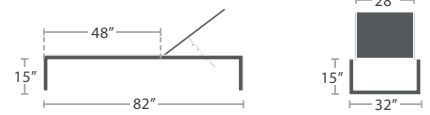

38 lbs.

CLUB CHAIR SF-3217-101

MADE TO ORDER

38 lbs.

SWIVEL CLUB CHAIR SF-3217-106

MADE TO ORDER

76 lbs.

LOVESEAT SF-3217-102

MADE TO ORDER

114 lbs.

SOFA SF-3217-103

MADE TO ORDER

OTTOMAN SF-3217-140

MADE TO ORDER

ARMLESS CHAISE SF-3217-134

MADE TO ORDER