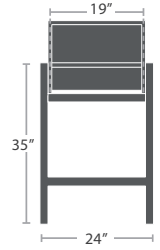

**SMALL SIDE TABLE SF-3217-301**

MADE TO ORDER

**LARGE SIDE TABLE SF-3217-303**

MADE TO ORDER

**SMALL RECTANGULAR COFFEE TABLE SF-3217-310**

MADE TO ORDER

**LARGE RECTANGULAR COFFEE TABLE SF-3217-311**

MADE TO ORDER

**32" SQUARE COFFEE TABLE SF-3217-504**

MADE TO ORDER

**50" SQUARE COFFEE TABLE SF-3217-508**

MADE TO ORDER

SLING CLUB CHAIR - STYLE 2 SF-3217-101-2

MADE TO ORDER

SLING HIGH BACK CLUB CHAIR SF-3217-101-3

MADE TO ORDER

DINING ARM CHAIR SF-3217-163

MADE TO ORDER

DINING ARM CHAIR HIGHBACK SF-3217-170

MADE TO ORDER

BAR ARM CHAIR SF-3217-173

MADE TO ORDER

BAR ARM CHAIR - XL SF-3217-173 -XL

MADE TO ORDER