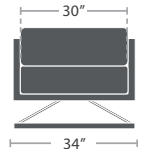

38 lbs.

CLUB CHAIR SF-3217-101

MADE TO ORDER

38 lbs.

SWIVEL CLUB CHAIR SF-3217-106

MADE TO ORDER

76 lbs.

LOVESEAT SF-3217-102

MADE TO ORDER

114 lbs.

SOFA SF-3217-103

MADE TO ORDER

OTTOMAN SF-3217-140

MADE TO ORDER

ARMLESS CHAISE SF-3217-134

MADE TO ORDER