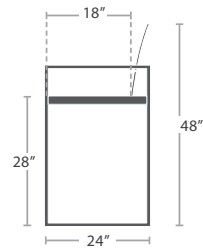

**32" SQUARE COFFEE TABLE SF-3217-504**

MADE TO ORDER

**50" SQUARE COFFEE TABLE SF-3217-508**

MADE TO ORDER

SLING CLUB CHAIR - STYLE 2 SF-3217-101-2

MADE TO ORDER

SLING HIGH BACK CLUB CHAIR SF-3217-101-3

MADE TO ORDER

DINING ARM CHAIR SF-3217-163

MADE TO ORDER

DINING ARM CHAIR HIGHBACK SF-3217-170

MADE TO ORDER

BAR ARM CHAIR SF-3217-173

MADE TO ORDER

BAR ARM CHAIR - XL SF-3217-173 -XL

MADE TO ORDER

BAR ARM CHAIR HIGHBACK SF-3217-178

MADE TO ORDER

BAR ARM CHAIR HIGHBACK - XL SF-3217-178-XL

MADE TO ORDER

**PORCELAIN INSERT 49" x 49" DINING TABLETOP SF-3217-306**

MADE TO ORDER

\*Compatible with all Contemporary Bases