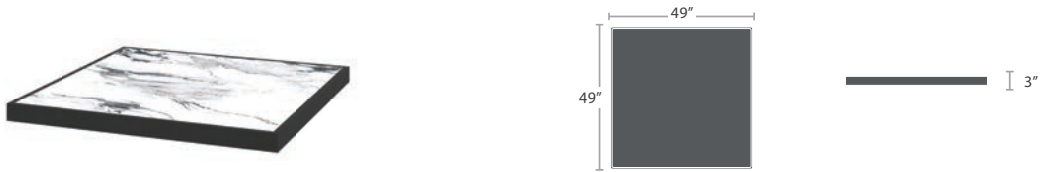

PORCELAIN INSERT 49" x 49" DINING TABLETOP SF-3217-306

MADE TO ORDER

*Compatible with all Contemporary Bases