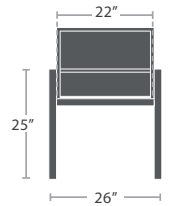

**SMALL SIDE TABLE SF-3217-301**

MADE TO ORDER

**LARGE SIDE TABLE SF-3217-303**

MADE TO ORDER

**SMALL RECTANGULAR COFFEE TABLE SF-3217-310**

MADE TO ORDER

**LARGE RECTANGULAR COFFEE TABLE SF-3217-311**

MADE TO ORDER

**32" SQUARE COFFEE TABLE SF-3217-504**

MADE TO ORDER

**50" SQUARE COFFEE TABLE SF-3217-508**

MADE TO ORDER

SLING CLUB CHAIR - STYLE 2 SF-3217-101-2

MADE TO ORDER

SLING HIGH BACK CLUB CHAIR SF-3217-101-3

MADE TO ORDER