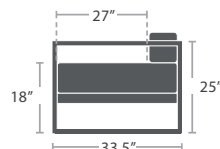

ICONIC COLLECTION

MATERIAL OVERVIEW

POWDER COATED ALUMINUM FRAME | ALL POWDER COATING OPTIONS AVAILABLE | UPHOLSTERY, AWNING, OR SLING GRADE FABRIC SEAT AND BACK
PORCELAIN INSERT TABLETOPS | ALL PORCELAIN OPTIONS AVAILABLE

38 lbs.

MADE TO ORDER

38 lbs.

MADE TO ORDER

76 lbs.

MADE TO ORDER

114 lbs.

SOFA SF-3217-103

MADE TO ORDER