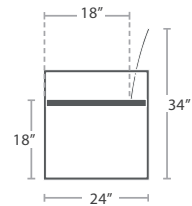

**SMALL SIDE TABLE SF-3217-301**

MADE TO ORDER

**LARGE SIDE TABLE SF-3217-303**

MADE TO ORDER

**SMALL RECTANGULAR COFFEE TABLE SF-3217-310**

MADE TO ORDER

**LARGE RECTANGULAR COFFEE TABLE SF-3217-311**

MADE TO ORDER

**32" SQUARE COFFEE TABLE SF-3217-504**

MADE TO ORDER

**50" SQUARE COFFEE TABLE SF-3217-508**

MADE TO ORDER

SLING CLUB CHAIR - STYLE 2 SF-3217-101-2

MADE TO ORDER

SLING HIGH BACK CLUB CHAIR SF-3217-101-3

MADE TO ORDER