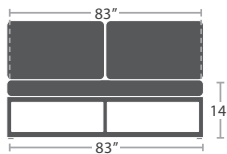

MADE TO ORDER

82 lbs.

82 lbs.

CANOPY ONLY SF-3408-844

MADE TO ORDER