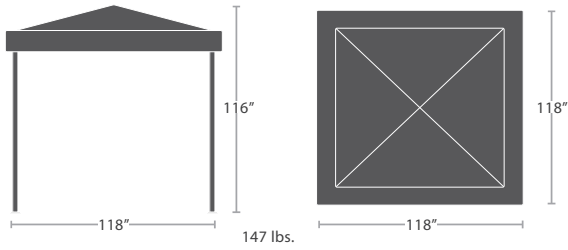

OASIS SERIES

MATERIAL OVERVIEW

POWDER COATED ALUMINUM FRAME | ALL POWDER COATING OPTIONS AVAILABLE | AWNING GRADE FABRIC CANOPY | UPHOLSTERY OR AWNING GRADE FABRIC CURTAINS / PANELS

STANDARD ROOF CABANA 10' X 10' SF-3801-655-10

VENTED ROOF CABANA 10' X 10' SF-3801-656-10

STANDARD ROOF CABANA 15' X 15' SF-3801-655-15

VENTED ROOF CABANA 15' X 15' SF-3801-656-15

DECORATIVE CURTAINS
SF-3801-280-10 | 10' X 10'
SF-3801-280-15 | 15' X 15'

1 CORNER POST (INCLUDES 1 CURTAIN)

FUNCTIONAL CURTAINS
SF-3801-281-10 | 10' X 10'
SF-3801-281-15 | 15' X 15'

1 FULL SIDE (INCLUDES 2 CURTAIN)

SIDE PANEL
SF-3801-283-10 | 10' X 10'
SF-3801-283-15 | 15' X 15'