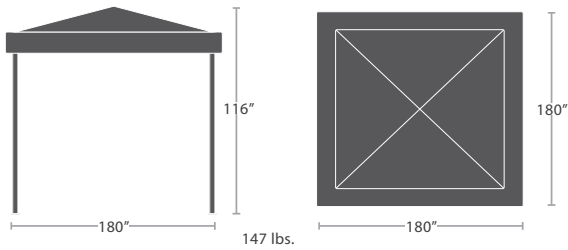

OASIS SERIES

MATERIAL OVERVIEW

POWDER COATED ALUMINUM FRAME | ALL POWDER COATING OPTIONS AVAILABLE | AWNING GRADE FABRIC CANOPY | UPHOLSTERY OR AWNING GRADE FABRIC CURTAINS / PANELS

STANDARD ROOF CABANA 10' X 10' SF-3801-655-10

VENTED ROOF CABANA 10' X 10' SF-3801-656-10

STANDARD ROOF CABANA 15' X 15' SF-3801-655-15

VENTED ROOF CABANA 15' X 15' SF-3801-656-15

DECORATIVE CURTAINS
SF-3801-280-10 | 10' X 10'
SF-3801-280-15 | 15' X 15'

1 CORNER POST (INCLUDES 1 CURTAIN)

FUNCTIONAL CURTAINS
SF-3801-281-10 | 10' X 10'
SF-3801-281-15 | 15' X 15'

1 FULL SIDE (INCLUDES 2 CURTAIN)

SIDE PANEL
SF-3801-283-10 | 10' X 10'
SF-3801-283-15 | 15' X 15'