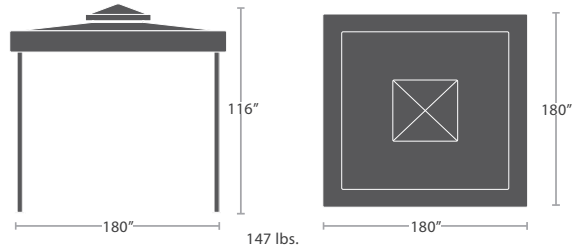

OASIS SERIES

MATERIAL OVERVIEW

POWDER COATED ALUMINUM FRAME | ALL POWDER COATING OPTIONS AVAILABLE | AWNING GRADE FABRIC CANOPY | UPHOLSTERY OR AWNING GRADE FABRIC CURTAINS / PANELS

STANDARD ROOF CABANA 10' X 10' SF-3801-655-10

VENTED ROOF CABANA 10' X 10' SF-3801-656-10

STANDARD ROOF CABANA 15' X 15' SF-3801-655-15

VENTED ROOF CABANA 15' X 15' SF-3801-656-15

DECORATIVE CURTAINS
SF-3801-280-10 | 10' X 10'
SF-3801-280-15 | 15' X 15'

1 CORNER POST (INCLUDES 1 CURTAIN)

FUNCTIONAL CURTAINS
SF-3801-281-10 | 10' X 10'
SF-3801-281-15 | 15' X 15'

1 FULL SIDE (INCLUDES 2 CURTAIN)

SIDE PANEL
SF-3801-283-10 | 10' X 10'
SF-3801-283-15 | 15' X 15'