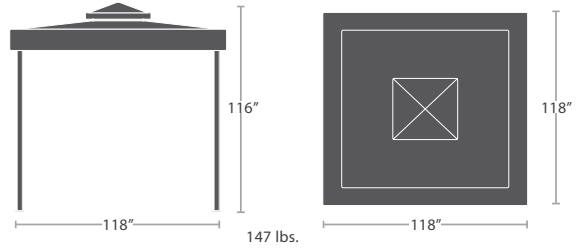

OASIS SERIES

MATERIAL OVERVIEW

POWDER COATED ALUMINUM FRAME | ALL POWDER COATING OPTIONS AVAILABLE | AWNING GRADE FABRIC CANOPY | UPHOLSTERY OR AWNING GRADE FABRIC CURTAINS / PANELS

STANDARD ROOF CABANA 10' X 10' SF-3801-655-10

VENTED ROOF CABANA 10' X 10' SF-3801-656-10

STANDARD ROOF CABANA 15' X 15' SF-3801-655-15

VENTED ROOF CABANA 15' X 15' SF-3801-656-15

DECORATIVE CURTAINS
SF-3801-280-10 | 10' X 10'
SF-3801-280-15 | 15' X 15'

1 CORNER POST (INCLUDES 1 CURTAIN)

FUNCTIONAL CURTAINS
SF-3801-281-10 | 10' X 10'
SF-3801-281-15 | 15' X 15'

1 FULL SIDE (INCLUDES 2 CURTAIN)

SIDE PANEL
SF-3801-283-10 | 10' X 10'
SF-3801-283-15 | 15' X 15'