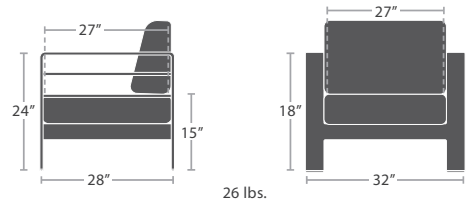

OMNI COLLECTION

MATERIAL OVERVIEW

POWDER COATED ALUMINUM FRAME | ALL POWDER COATING OPTIONS AVAILABLE | CUSHIONS ARE NOT INCLUDED

CLUB CHAIR SF-3013-101

READY TO SHIP

LOVESEAT SF-3013-102

READY TO SHIP

COFFEE TABLE SF-3013-311