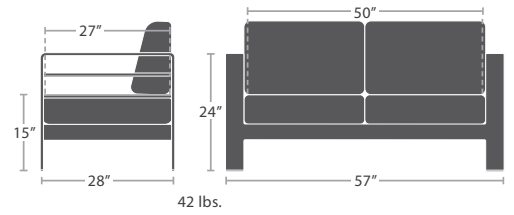

OMNI COLLECTION

MATERIAL OVERVIEW

POWDER COATED ALUMINUM FRAME | ALL POWDER COATING OPTIONS AVAILABLE | CUSHIONS ARE NOT INCLUDED

CLUB CHAIR SF-3013-101

READY TO SHIP

LOVESEAT SF-3013-102

READY TO SHIP

COFFEE TABLE SF-3013-311