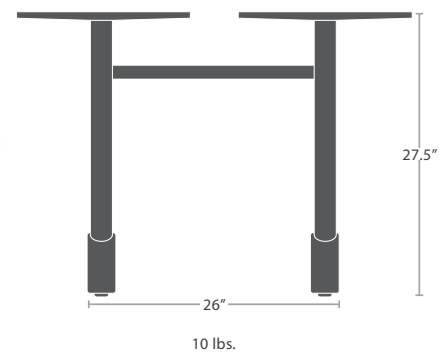

8 lbs.

PALM 2 ALUMINUM ADDED WEIGHT PLATES
SF-1002-578P

PALM 4 DINING BASE (ALUMINUM)
SF-1002-583
 FITS TOPS UP TO 32" READY TO SHIP

15 lbs.

PALM 4 BAR BASE (ALUMINUM)
SF-1002-583_SF-1002-540
 FITS TOPS UP TO 32" READY TO SHIP

17 lbs.

(CAST IRON WITH SPECIAL OUTDOOR DURACOAT)

PALM 4 HD HEAVY DUTY DINING BASE
SF-1002-980-N
 FITS TOPS UP TO 42" READY TO SHIP

25 lbs.

(CAST IRON WITH SPECIAL OUTDOOR DURACOAT)

PALM 4 HD HEAVY DUTY BAR BASE
SF-1002-980-N_SF-1002-591HD
 FITS TOPS UP TO 42" READY TO SHIP

31 lbs.

PALM 2 DINING BASE (ALUMINUM)
SF-1002-587
 FITS RECTANGULAR TOPS

10 lbs.

READY TO SHIP