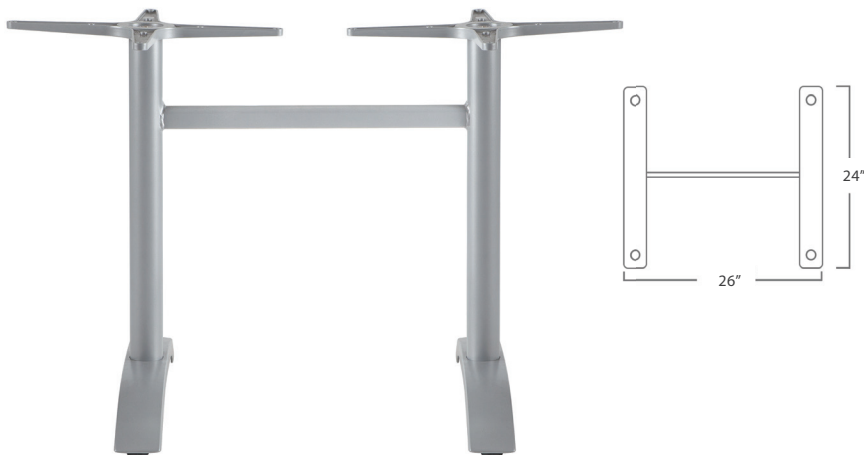

PALM SERIES

MATERIAL OVERVIEW

POWDER COATED ALUMINUM | ALL POWDER COATING OPTIONS AVAILABLE

STOCKED IN

SILVER

8 lbs.

PALM 4 ALUMINUM ADDED WEIGHT PLATES
SF-1002-583P

OPTIONAL ADDED WEIGHT

8 lbs.

PALM 2 ALUMINUM ADDED WEIGHT PLATES
SF-1002-578P

PALM 4 DINING BASE (ALUMINUM)
SF-1002-583
 FITS TOPS UP TO 32" READY TO SHIP

15 lbs.

PALM 4 BAR BASE (ALUMINUM)
SF-1002-583_SF-1002-540
 FITS TOPS UP TO 32" READY TO SHIP

17 lbs.

(CAST IRON WITH SPECIAL OUTDOOR DURACOAT)

PALM 4 HD HEAVY DUTY DINING BASE
SF-1002-980-N
 FITS TOPS UP TO 42" READY TO SHIP

25 lbs.

(CAST IRON WITH SPECIAL OUTDOOR DURACOAT)

PALM 4 HD HEAVY DUTY BAR BASE
SF-1002-980-N_SF-1002-591HD
 FITS TOPS UP TO 42" READY TO SHIP

31 lbs.

PALM 2 DINING BASE (ALUMINUM)
SF-1002-587
 FITS RECTANGULAR TOPS

10 lbs.

READY TO SHIP