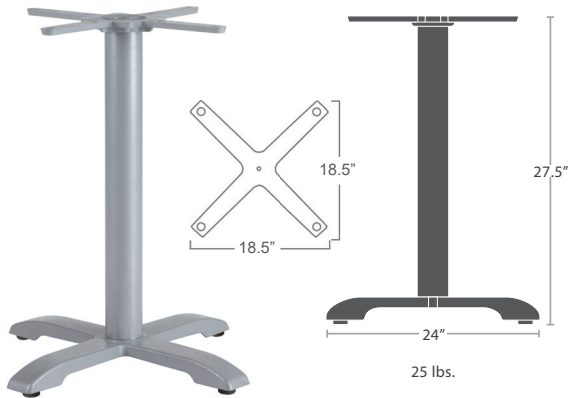

8 lbs.

PALM 2 ALUMINUM ADDED WEIGHT PLATES
SF-1002-578P

PALM 4 DINING BASE (ALUMINUM)
SF-1002-583
 FITS TOPS UP TO 32" READY TO SHIP

15 lbs.

PALM 4 BAR BASE (ALUMINUM)
SF-1002-583_SF-1002-540
 FITS TOPS UP TO 32" READY TO SHIP

17 lbs.

(CAST IRON WITH SPECIAL OUTDOOR DURACOAT)

PALM 4 HD HEAVY DUTY DINING BASE
SF-1002-980-N
 FITS TOPS UP TO 42" READY TO SHIP

25 lbs.

(CAST IRON WITH SPECIAL OUTDOOR DURACOAT)

PALM 4 HD HEAVY DUTY BAR BASE
SF-1002-980-N_SF-1002-591HD
 FITS TOPS UP TO 42" READY TO SHIP

31 lbs.

PALM 2 DINING BASE (ALUMINUM)
SF-1002-587
 FITS RECTANGULAR TOPS

10 lbs.

READY TO SHIP