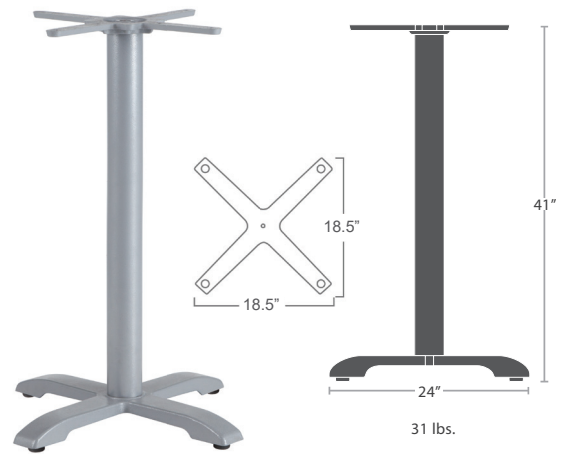

PALM SERIES

MATERIAL OVERVIEW

POWDER COATED ALUMINUM | ALL POWDER COATING OPTIONS AVAILABLE

STOCKED IN

SILVER

8 lbs.

PALM 4 ALUMINUM ADDED WEIGHT PLATES
SF-1002-583P

OPTIONAL ADDED WEIGHT

8 lbs.

PALM 2 ALUMINUM ADDED WEIGHT PLATES
SF-1002-578P

PALM 4 DINING BASE (ALUMINUM)
SF-1002-583
 FITS TOPS UP TO 32" READY TO SHIP

15 lbs.

PALM 4 BAR BASE (ALUMINUM)
SF-1002-583_SF-1002-540
 FITS TOPS UP TO 32" READY TO SHIP

17 lbs.

(CAST IRON WITH SPECIAL OUTDOOR DURACOAT)

PALM 4 HD HEAVY DUTY DINING BASE
SF-1002-980-N
 FITS TOPS UP TO 42" READY TO SHIP

25 lbs.

(CAST IRON WITH SPECIAL OUTDOOR DURACOAT)

PALM 4 HD HEAVY DUTY BAR BASE
SF-1002-980-N_SF-1002-591HD
 FITS TOPS UP TO 42" READY TO SHIP

31 lbs.

PALM 2 DINING BASE (ALUMINUM)
SF-1002-587
 FITS RECTANGULAR TOPS

10 lbs.

READY TO SHIP