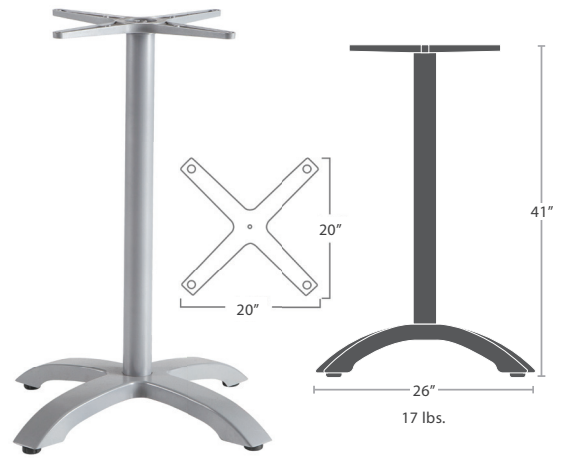

PALM SERIES

MATERIAL OVERVIEW

POWDER COATED ALUMINUM | ALL POWDER COATING OPTIONS AVAILABLE

STOCKED IN

SILVER

8 lbs.

PALM 4 ALUMINUM ADDED WEIGHT PLATES
SF-1002-583P

OPTIONAL ADDED WEIGHT

8 lbs.

PALM 2 ALUMINUM ADDED WEIGHT PLATES
SF-1002-578P

PALM 4 DINING BASE (ALUMINUM)
SF-1002-583
 FITS TOPS UP TO 32" READY TO SHIP

15 lbs.

PALM 4 BAR BASE (ALUMINUM)
SF-1002-583_SF-1002-540
 FITS TOPS UP TO 32" READY TO SHIP

17 lbs.

(CAST IRON WITH SPECIAL OUTDOOR DURACOAT)

PALM 4 HD HEAVY DUTY DINING BASE
SF-1002-980-N
 FITS TOPS UP TO 42" READY TO SHIP

25 lbs.

(CAST IRON WITH SPECIAL OUTDOOR DURACOAT)

PALM 4 HD HEAVY DUTY BAR BASE
SF-1002-980-N_SF-1002-591HD
 FITS TOPS UP TO 42" READY TO SHIP

31 lbs.

PALM 2 DINING BASE (ALUMINUM)
SF-1002-587
 FITS RECTANGULAR TOPS

10 lbs.

READY TO SHIP