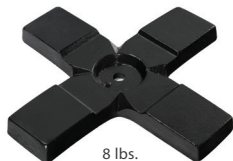

PALM SERIES

MATERIAL OVERVIEW

POWDER COATED ALUMINUM | ALL POWDER COATING OPTIONS AVAILABLE

STOCKED IN

SILVER

8 lbs.

PALM 4 ALUMINUM ADDED WEIGHT PLATES
SF-1002-583P

OPTIONAL ADDED WEIGHT

8 lbs.

PALM 2 ALUMINUM ADDED WEIGHT PLATES
SF-1002-578P

PALM 4 DINING BASE (ALUMINUM)
SF-1002-583
 FITS TOPS UP TO 32" READY TO SHIP

15 lbs.

PALM 4 BAR BASE (ALUMINUM)
SF-1002-583_SF-1002-540
 FITS TOPS UP TO 32" READY TO SHIP

17 lbs.

(CAST IRON WITH SPECIAL OUTDOOR DURACOAT)

PALM 4 HD HEAVY DUTY DINING BASE
SF-1002-980-N
 FITS TOPS UP TO 42" READY TO SHIP

25 lbs.

(CAST IRON WITH SPECIAL OUTDOOR DURACOAT)

PALM 4 HD HEAVY DUTY BAR BASE
SF-1002-980-N_SF-1002-591HD
 FITS TOPS UP TO 42" READY TO SHIP