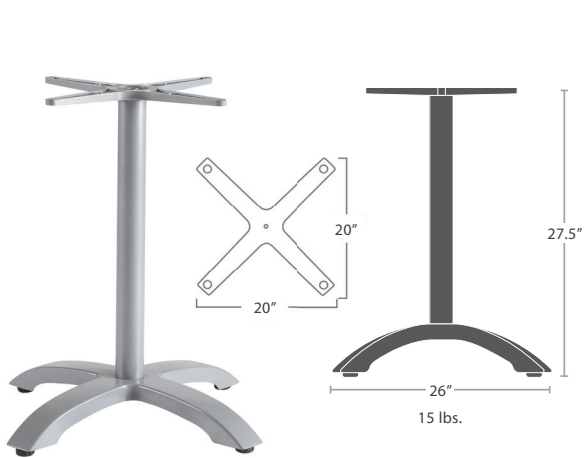

PALM SERIES

MATERIAL OVERVIEW

POWDER COATED ALUMINUM | ALL POWDER COATING OPTIONS AVAILABLE

STOCKED IN

SILVER

8 lbs.

PALM 4 ALUMINUM ADDED WEIGHT PLATES
SF-1002-583P

OPTIONAL ADDED WEIGHT

8 lbs.

PALM 2 ALUMINUM ADDED WEIGHT PLATES
SF-1002-578P

PALM 4 DINING BASE (ALUMINUM)
SF-1002-583
 FITS TOPS UP TO 32" READY TO SHIP

15 lbs.

PALM 4 BAR BASE (ALUMINUM)
SF-1002-583_SF-1002-540
 FITS TOPS UP TO 32" READY TO SHIP

17 lbs.

(CAST IRON WITH SPECIAL OUTDOOR DURACOAT)

PALM 4 HD HEAVY DUTY DINING BASE
SF-1002-980-N
 FITS TOPS UP TO 42" READY TO SHIP

25 lbs.

(CAST IRON WITH SPECIAL OUTDOOR DURACOAT)

PALM 4 HD HEAVY DUTY BAR BASE
SF-1002-980-N_SF-1002-591HD
 FITS TOPS UP TO 42" READY TO SHIP

31 lbs.

PALM 2 DINING BASE (ALUMINUM)
SF-1002-587
 FITS RECTANGULAR TOPS

10 lbs.

READY TO SHIP