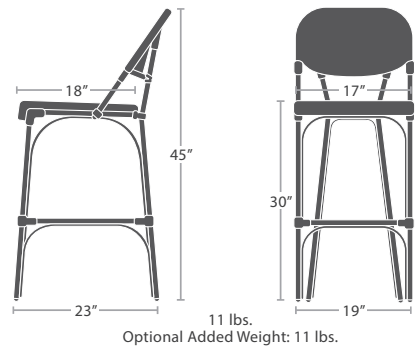

PARIS SERIES

DINING SIDE CHAIR SC-2203-162 STACKS 10

READY TO SHIP

DINING ARM CHAIR SC-2203-163 STACKS 10

READY TO SHIP

DINING ARM CHAIR SC-2203-172 STACKS 3

READY TO SHIP