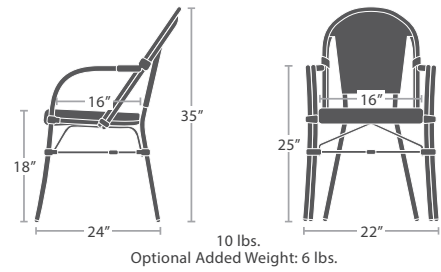

PARIS SERIES

DINING SIDE CHAIR SC-2203-162 STACKS 10

READY TO SHIP

DINING ARM CHAIR SC-2203-163 STACKS 10

READY TO SHIP

DINING ARM CHAIR SC-2203-172 STACKS 3

READY TO SHIP