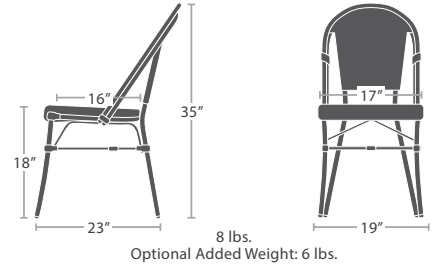

PARIS SERIES

DINING SIDE CHAIR SC-2203-162 STACKS 10

READY TO SHIP

DINING ARM CHAIR SC-2203-163 STACKS 10

READY TO SHIP

DINING ARM CHAIR SC-2203-172 STACKS 3

READY TO SHIP