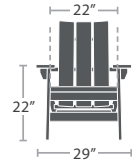

WHITE

COASTAL GRAY

DRIFTWOOD GRAY

42 lbs.

ADIRONDACK CHAIR SF-2040-801

MADE TO ORDER

40 lbs.

FOLDABLE RELAX CHAIR SF-2040-800

MADE TO ORDER

14 lbs.

END TABLE SF-2040-303

MADE TO ORDER

STOCK FOLDABLE RELAX OPTIONS

SF-2040-800-DBWHT-T91D5W056

SF-2040-800-DBCHR-997464

WHITE DURABOARD