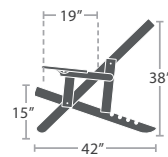

WHITE

COASTAL GRAY

DRIFTWOOD GRAY

42 lbs.

ADIRONDACK CHAIR SF-2040-801

MADE TO ORDER

40 lbs.

FOLDABLE RELAX CHAIR SF-2040-800

MADE TO ORDER

14 lbs.

END TABLE SF-2040-303

MADE TO ORDER

STOCK FOLDABLE RELAX OPTIONS

SF-2040-800-DBWHT-T91D5W056

SF-2040-800-DBCHR-997464

WHITE DURABOARD