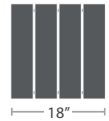

42 lbs.

MADE TO ORDER

40 lbs.

MADE TO ORDER

14 lbs.

MADE TO ORDER

STOCK FOLDABLE RELAX OPTIONS

WHITE DURABOARD

SEA BREEZE

CANVAS NAVY

CHARCOAL DURABOARD

METALLICA PLATINUM

CANVAS GRANITE

BLACK DURABOARD

METALLICA SMOKE

CANVAS GRANITE

LIGHT GRAY DURABOARD

WHITE HOT

CANVAS NATURAL