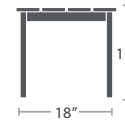

WHITE

COASTAL GRAY

DRIFTWOOD GRAY

42 lbs.

ADIRONDACK CHAIR SF-2040-801

MADE TO ORDER

40 lbs.

FOLDABLE RELAX CHAIR SF-2040-800

MADE TO ORDER

14 lbs.

END TABLE SF-2040-303

MADE TO ORDER

STOCK FOLDABLE RELAX OPTIONS

SF-2040-800-DBWHT-T91D5W056

SF-2040-800-DBCHR-997464

WHITE DURABOARD