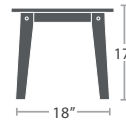

WHITE

COASTAL GRAY

DRIFTWOOD GRAY

42 lbs.

ADIRONDACK CHAIR SF-2040-801

MADE TO ORDER

40 lbs.

FOLDABLE RELAX CHAIR SF-2040-800

MADE TO ORDER

14 lbs.

END TABLE SF-2040-303

MADE TO ORDER

STOCK FOLDABLE RELAX OPTIONS

SF-2040-800-DBWHT-T91D5W056

SF-2040-800-DBCHR-997464

WHITE DURABOARD