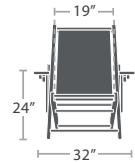

WHITE

COASTAL GRAY

DRIFTWOOD GRAY

42 lbs.

ADIRONDACK CHAIR SF-2040-801

MADE TO ORDER

40 lbs.

FOLDABLE RELAX CHAIR SF-2040-800

MADE TO ORDER

14 lbs.

END TABLE SF-2040-303

MADE TO ORDER

STOCK FOLDABLE RELAX OPTIONS

SF-2040-800-DBWHT-T91D5W056

SF-2040-800-DBCHR-997464

WHITE DURABOARD