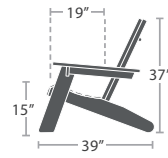

WHITE

COASTAL GRAY

DRIFTWOOD GRAY

42 lbs.

ADIRONDACK CHAIR SF-2040-801

MADE TO ORDER

40 lbs.

FOLDABLE RELAX CHAIR SF-2040-800