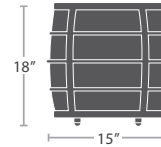

END TABLE (SQUARE) SF-1026-303-GRY

READY TO SHIP

END TABLE (SQUARE) SF-1026-303-BLK

END TABLE (SQUARE) SF-1026-303-WHT

15 lbs.

COFFEE TABLE (RECTANGULAR) SF-1026-311-GRY

READY TO SHIP

COFFEE TABLE (RECTANGULAR) SF-1026-311-BLK

COFFEE TABLE (RECTANGULAR) SF-1026-311-WHT

9 lbs.

COFFEE TABLE (ROUND) SF-1026-321-GRY

READY TO SHIP

COFFEE TABLE (ROUND) SF-1026-321-BLK

COFFEE TABLE (ROUND) SF-1026-321-WHT

4 lbs.

END TABLE (ROUND) SF-1026-323-GRY

READY TO SHIP

END TABLE (ROUND) SF-1026-323-BLK

END TABLE (ROUND) SF-1026-323-WHT