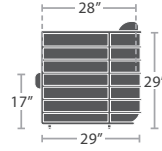

40 lbs.

READY TO SHIP

CLUB CHAIR SF-1026-101-GRY