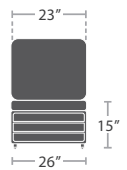

ARMLESS LOUNGE CHAIR SF-1026-131-WHT

40 lbs.

CORNER (SQUARE) SF-1026-151-GRY

READY TO SHIP

CORNER (SQUARE) SF-1026-151-BLK

CORNER (SQUARE) SF-1026-151-WHT

59 lbs.

ARMLESS LOUNGE LOVESEAT SF-1026-132-GRY

READY TO SHIP

ARMLESS LOUNGE LOVESEAT SF-1026-132-BLK

ARMLESS LOUNGE LOVESEAT SF-1026-132-WHT

60 lbs.

READY TO SHIP

LEFT ARM LOVESEAT SF-1026-112-GRY

LEFT ARM LOVESEAT SF-1026-112-BLK

LEFT ARM LOVESEAT SF-1026-112-WHT

60 lbs.

READY TO SHIP

RIGHT ARM LOVESEAT SF-1026-122-GRY

RIGHT ARM LOVESEAT SF-1026-122-BLK

RIGHT ARM LOVESEAT SF-1026-122-WHT

40 lbs.

READY TO SHIP

ARMLESS CHAISE SF-1026-134-GRY

ARMLESS CHAISE SF-1026-134-BLK

ARMLESS CHAISE SF-1026-134-WHT

13 lbs.

DINING ARM CHAIR SF-1026-163-GRY

READY TO SHIP

DINING ARM CHAIR SF-1026-163-BLK

DINING ARM CHAIR SF-1026-163-WHT

7 lbs.