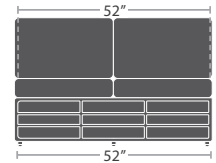

CLUB CHAIR SF-1026-101-BLK

CLUB CHAIR SF-1026-101-WHT

61 lbs.

READY TO SHIP

LOVESEAT SF-1026-102-GRY

LOVESEAT SF-1026-102-BLK

LOVESEAT SF-1026-102-WHT

77 lbs.

READY TO SHIP

SOFA SF-1026-103-GRY

SOFA SF-1026-103-BLK

SOFA SF-1026-103-WHT

30 lbs.

ARMLESS LOUNGE CHAIR SF-1026-131-GRY

READY TO SHIP

ARMLESS LOUNGE CHAIR SF-1026-131-BLK

ARMLESS LOUNGE CHAIR SF-1026-131-WHT

40 lbs.

CORNER (SQUARE) SF-1026-151-GRY

READY TO SHIP

CORNER (SQUARE) SF-1026-151-BLK

CORNER (SQUARE) SF-1026-151-WHT

59 lbs.

ARMLESS LOUNGE LOVESEAT SF-1026-132-GRY

READY TO SHIP

ARMLESS LOUNGE LOVESEAT SF-1026-132-BLK

ARMLESS LOUNGE LOVESEAT SF-1026-132-WHT

60 lbs.

READY TO SHIP

LEFT ARM LOVESEAT SF-1026-112-GRY

LEFT ARM LOVESEAT SF-1026-112-BLK

LEFT ARM LOVESEAT SF-1026-112-WHT