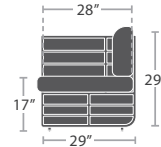

ARMLESS LOUNGE CHAIR SF-1026-131-WHT

40 lbs.

CORNER (SQUARE) SF-1026-151-GRY

READY TO SHIP

CORNER (SQUARE) SF-1026-151-BLK

CORNER (SQUARE) SF-1026-151-WHT

59 lbs.

ARMLESS LOUNGE LOVESEAT SF-1026-132-GRY

READY TO SHIP

ARMLESS LOUNGE LOVESEAT SF-1026-132-BLK

ARMLESS LOUNGE LOVESEAT SF-1026-132-WHT

60 lbs.

READY TO SHIP

LEFT ARM LOVESEAT SF-1026-112-GRY

LEFT ARM LOVESEAT SF-1026-112-BLK

LEFT ARM LOVESEAT SF-1026-112-WHT

60 lbs.

READY TO SHIP

RIGHT ARM LOVESEAT SF-1026-122-GRY

RIGHT ARM LOVESEAT SF-1026-122-BLK

RIGHT ARM LOVESEAT SF-1026-122-WHT

40 lbs.

READY TO SHIP

ARMLESS CHAISE SF-1026-134-GRY