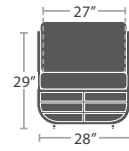

SCORPIO COLLECTION

MATERIAL OVERVIEW

POWDER COATED ALUMINUM FRAME | DURASTRAP WRAPPED BODY | TABLE TOPS ARE ALUMINUM | CUSHIONS ARE NOT INCLUDED WHERE APPLICABLE

40 lbs.

READY TO SHIP

CLUB CHAIR SF-1026-101-GRY

CLUB CHAIR SF-1026-101-BLK

CLUB CHAIR SF-1026-101-WHT

61 lbs.

READY TO SHIP

LOVESEAT SF-1026-102-GRY

LOVESEAT SF-1026-102-BLK

LOVESEAT SF-1026-102-WHT

77 lbs.