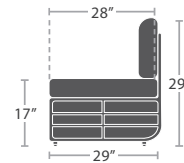

CLUB CHAIR SF-1026-101-BLK

CLUB CHAIR SF-1026-101-WHT

61 lbs.

READY TO SHIP

LOVESEAT SF-1026-102-GRY

LOVESEAT SF-1026-102-BLK

LOVESEAT SF-1026-102-WHT

77 lbs.

READY TO SHIP

SOFA SF-1026-103-GRY

SOFA SF-1026-103-BLK

SOFA SF-1026-103-WHT

30 lbs.

ARMLESS LOUNGE CHAIR SF-1026-131-GRY

READY TO SHIP

ARMLESS LOUNGE CHAIR SF-1026-131-BLK

ARMLESS LOUNGE CHAIR SF-1026-131-WHT

40 lbs.

CORNER (SQUARE) SF-1026-151-GRY

READY TO SHIP

CORNER (SQUARE) SF-1026-151-BLK

CORNER (SQUARE) SF-1026-151-WHT

59 lbs.

ARMLESS LOUNGE LOVESEAT SF-1026-132-GRY

READY TO SHIP

ARMLESS LOUNGE LOVESEAT SF-1026-132-BLK

ARMLESS LOUNGE LOVESEAT SF-1026-132-WHT

60 lbs.

READY TO SHIP

LEFT ARM LOVESEAT SF-1026-112-GRY

LEFT ARM LOVESEAT SF-1026-112-BLK

LEFT ARM LOVESEAT SF-1026-112-WHT