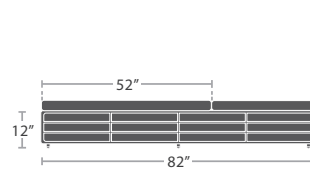

READY TO SHIP

ARMLESS LOUNGE LOVESEAT SF-1026-132-BLK

ARMLESS LOUNGE LOVESEAT SF-1026-132-WHT

60 lbs.

READY TO SHIP

LEFT ARM LOVESEAT SF-1026-112-GRY

LEFT ARM LOVESEAT SF-1026-112-BLK

LEFT ARM LOVESEAT SF-1026-112-WHT

60 lbs.

READY TO SHIP

RIGHT ARM LOVESEAT SF-1026-122-GRY

RIGHT ARM LOVESEAT SF-1026-122-BLK

RIGHT ARM LOVESEAT SF-1026-122-WHT

40 lbs.

READY TO SHIP

ARMLESS CHAISE SF-1026-134-GRY