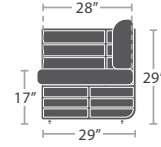

CLUB CHAIR SF-1026-101-BLK

CLUB CHAIR SF-1026-101-WHT

61 lbs.

READY TO SHIP

LOVESEAT SF-1026-102-GRY

LOVESEAT SF-1026-102-BLK

LOVESEAT SF-1026-102-WHT

77 lbs.

READY TO SHIP

SOFA SF-1026-103-GRY

SOFA SF-1026-103-BLK

SOFA SF-1026-103-WHT

30 lbs.

ARMLESS LOUNGE CHAIR SF-1026-131-GRY

READY TO SHIP

ARMLESS LOUNGE CHAIR SF-1026-131-BLK

ARMLESS LOUNGE CHAIR SF-1026-131-WHT

40 lbs.

CORNER (SQUARE) SF-1026-151-GRY

READY TO SHIP

CORNER (SQUARE) SF-1026-151-BLK

CORNER (SQUARE) SF-1026-151-WHT

59 lbs.

ARMLESS LOUNGE LOVESEAT SF-1026-132-GRY

READY TO SHIP

ARMLESS LOUNGE LOVESEAT SF-1026-132-BLK

ARMLESS LOUNGE LOVESEAT SF-1026-132-WHT

60 lbs.

READY TO SHIP

LEFT ARM LOVESEAT SF-1026-112-GRY

LEFT ARM LOVESEAT SF-1026-112-BLK

LEFT ARM LOVESEAT SF-1026-112-WHT