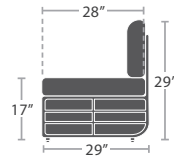

CLUB CHAIR SF-1026-101-BLK

CLUB CHAIR SF-1026-101-WHT

61 lbs.

READY TO SHIP

LOVESEAT SF-1026-102-GRY

LOVESEAT SF-1026-102-BLK

LOVESEAT SF-1026-102-WHT

77 lbs.

READY TO SHIP

SOFA SF-1026-103-GRY

SOFA SF-1026-103-BLK

SOFA SF-1026-103-WHT

30 lbs.

ARMLESS LOUNGE CHAIR SF-1026-131-GRY

READY TO SHIP

ARMLESS LOUNGE CHAIR SF-1026-131-BLK

ARMLESS LOUNGE CHAIR SF-1026-131-WHT

40 lbs.

CORNER (SQUARE) SF-1026-151-GRY

READY TO SHIP

CORNER (SQUARE) SF-1026-151-BLK

CORNER (SQUARE) SF-1026-151-WHT

59 lbs.

ARMLESS LOUNGE LOVESEAT SF-1026-132-GRY