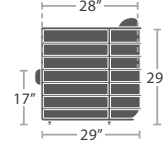

SCORPIO COLLECTION

MATERIAL OVERVIEW

POWDER COATED ALUMINUM FRAME | DURASTRAP WRAPPED BODY | TABLE TOPS ARE ALUMINUM | CUSHIONS ARE NOT INCLUDED WHERE APPLICABLE

40 lbs.

READY TO SHIP

CLUB CHAIR SF-1026-101-GRY

CLUB CHAIR SF-1026-101-BLK

CLUB CHAIR SF-1026-101-WHT

61 lbs.

READY TO SHIP

LOVESEAT SF-1026-102-GRY

LOVESEAT SF-1026-102-BLK

LOVESEAT SF-1026-102-WHT

77 lbs.