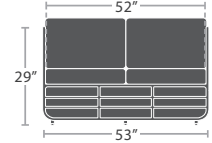

SCORPIO COLLECTION

MATERIAL OVERVIEW

POWDER COATED ALUMINUM FRAME | DURASTRAP WRAPPED BODY | TABLE TOPS ARE ALUMINUM | CUSHIONS ARE NOT INCLUDED WHERE APPLICABLE

40 lbs.

READY TO SHIP

CLUB CHAIR SF-1026-101-GRY

CLUB CHAIR SF-1026-101-BLK

CLUB CHAIR SF-1026-101-WHT

61 lbs.

READY TO SHIP

LOVESEAT SF-1026-102-GRY

LOVESEAT SF-1026-102-BLK

LOVESEAT SF-1026-102-WHT

77 lbs.