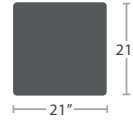

60 lbs.

READY TO SHIP

RIGHT ARM LOVESEAT SF-1026-122-GRY

RIGHT ARM LOVESEAT SF-1026-122-BLK

RIGHT ARM LOVESEAT SF-1026-122-WHT

40 lbs.

READY TO SHIP

ARMLESS CHAISE SF-1026-134-GRY

ARMLESS CHAISE SF-1026-134-BLK

ARMLESS CHAISE SF-1026-134-WHT

13 lbs.

DINING ARM CHAIR SF-1026-163-GRY

READY TO SHIP

DINING ARM CHAIR SF-1026-163-BLK

DINING ARM CHAIR SF-1026-163-WHT

7 lbs.

END TABLE (SQUARE) SF-1026-303-GRY

READY TO SHIP

END TABLE (SQUARE) SF-1026-303-BLK

END TABLE (SQUARE) SF-1026-303-WHT

15 lbs.

COFFEE TABLE (RECTANGULAR) SF-1026-311-GRY

READY TO SHIP

COFFEE TABLE (RECTANGULAR) SF-1026-311-BLK