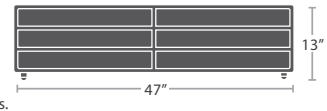

END TABLE (SQUARE) SF-1026-303-GRY

READY TO SHIP

END TABLE (SQUARE) SF-1026-303-BLK

END TABLE (SQUARE) SF-1026-303-WHT

15 lbs.

COFFEE TABLE (RECTANGULAR) SF-1026-311-GRY

READY TO SHIP

COFFEE TABLE (RECTANGULAR) SF-1026-311-BLK