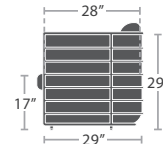

CLUB CHAIR SF-1026-101-BLK

CLUB CHAIR SF-1026-101-WHT

61 lbs.

READY TO SHIP

LOVESEAT SF-1026-102-GRY

LOVESEAT SF-1026-102-BLK

LOVESEAT SF-1026-102-WHT

77 lbs.

READY TO SHIP

SOFA SF-1026-103-GRY

SOFA SF-1026-103-BLK

SOFA SF-1026-103-WHT

30 lbs.

ARMLESS LOUNGE CHAIR SF-1026-131-GRY

READY TO SHIP

ARMLESS LOUNGE CHAIR SF-1026-131-BLK

ARMLESS LOUNGE CHAIR SF-1026-131-WHT

40 lbs.

CORNER (SQUARE) SF-1026-151-GRY

READY TO SHIP

CORNER (SQUARE) SF-1026-151-BLK

CORNER (SQUARE) SF-1026-151-WHT

59 lbs.

ARMLESS LOUNGE LOVESEAT SF-1026-132-GRY