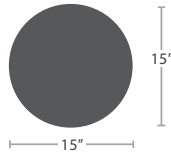

END TABLE (SQUARE) SF-1026-303-GRY

READY TO SHIP

END TABLE (SQUARE) SF-1026-303-BLK

END TABLE (SQUARE) SF-1026-303-WHT

15 lbs.

COFFEE TABLE (RECTANGULAR) SF-1026-311-GRY

READY TO SHIP

COFFEE TABLE (RECTANGULAR) SF-1026-311-BLK

COFFEE TABLE (RECTANGULAR) SF-1026-311-WHT

9 lbs.

COFFEE TABLE (ROUND) SF-1026-321-GRY

READY TO SHIP

COFFEE TABLE (ROUND) SF-1026-321-BLK

COFFEE TABLE (ROUND) SF-1026-321-WHT

4 lbs.

END TABLE (ROUND) SF-1026-323-GRY

READY TO SHIP

END TABLE (ROUND) SF-1026-323-BLK

END TABLE (ROUND) SF-1026-323-WHT