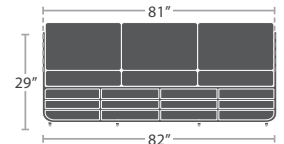

CLUB CHAIR SF-1026-101-BLK

CLUB CHAIR SF-1026-101-WHT

61 lbs.

READY TO SHIP

LOVESEAT SF-1026-102-GRY

LOVESEAT SF-1026-102-BLK

LOVESEAT SF-1026-102-WHT

77 lbs.

READY TO SHIP

SOFA SF-1026-103-GRY

SOFA SF-1026-103-BLK

SOFA SF-1026-103-WHT

30 lbs.

ARMLESS LOUNGE CHAIR SF-1026-131-GRY

READY TO SHIP

ARMLESS LOUNGE CHAIR SF-1026-131-BLK