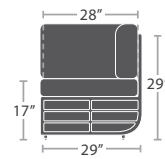

CLUB CHAIR SF-1026-101-BLK

CLUB CHAIR SF-1026-101-WHT

61 lbs.

READY TO SHIP

LOVESEAT SF-1026-102-GRY

LOVESEAT SF-1026-102-BLK

LOVESEAT SF-1026-102-WHT

77 lbs.

READY TO SHIP

SOFA SF-1026-103-GRY

SOFA SF-1026-103-BLK

SOFA SF-1026-103-WHT

30 lbs.

ARMLESS LOUNGE CHAIR SF-1026-131-GRY

READY TO SHIP

ARMLESS LOUNGE CHAIR SF-1026-131-BLK

ARMLESS LOUNGE CHAIR SF-1026-131-WHT

40 lbs.

CORNER (SQUARE) SF-1026-151-GRY

READY TO SHIP

CORNER (SQUARE) SF-1026-151-BLK

CORNER (SQUARE) SF-1026-151-WHT

59 lbs.

ARMLESS LOUNGE LOVESEAT SF-1026-132-GRY