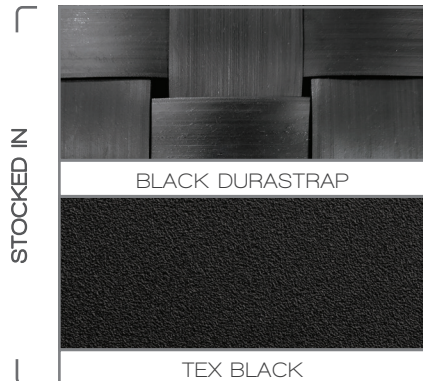

SCORPIO COLLECTION

MATERIAL OVERVIEW

POWDER COATED ALUMINUM FRAME | DURASTRAP WRAPPED BODY | TABLE TOPS ARE ALUMINUM | CUSHIONS ARE NOT INCLUDED WHERE APPLICABLE

40 lbs.

READY TO SHIP

CLUB CHAIR SF-1026-101-GRY

CLUB CHAIR SF-1026-101-BLK

CLUB CHAIR SF-1026-101-WHT

61 lbs.

READY TO SHIP

LOVESEAT SF-1026-102-GRY

LOVESEAT SF-1026-102-BLK

LOVESEAT SF-1026-102-WHT

77 lbs.