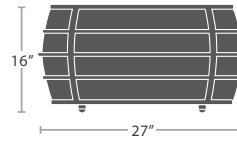

READY TO SHIP