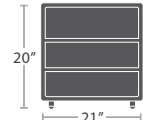

60 lbs.

READY TO SHIP

RIGHT ARM LOVESEAT SF-1026-122-GRY

RIGHT ARM LOVESEAT SF-1026-122-BLK

RIGHT ARM LOVESEAT SF-1026-122-WHT

40 lbs.

READY TO SHIP

ARMLESS CHAISE SF-1026-134-GRY

ARMLESS CHAISE SF-1026-134-BLK

ARMLESS CHAISE SF-1026-134-WHT

13 lbs.

DINING ARM CHAIR SF-1026-163-GRY

READY TO SHIP

DINING ARM CHAIR SF-1026-163-BLK

DINING ARM CHAIR SF-1026-163-WHT

7 lbs.

END TABLE (SQUARE) SF-1026-303-GRY

READY TO SHIP

END TABLE (SQUARE) SF-1026-303-BLK

END TABLE (SQUARE) SF-1026-303-WHT

15 lbs.

COFFEE TABLE (RECTANGULAR) SF-1026-311-GRY

READY TO SHIP

COFFEE TABLE (RECTANGULAR) SF-1026-311-BLK