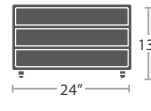

60 lbs.

READY TO SHIP

RIGHT ARM LOVESEAT SF-1026-122-GRY

RIGHT ARM LOVESEAT SF-1026-122-BLK

RIGHT ARM LOVESEAT SF-1026-122-WHT

40 lbs.

READY TO SHIP

ARMLESS CHAISE SF-1026-134-GRY

ARMLESS CHAISE SF-1026-134-BLK

ARMLESS CHAISE SF-1026-134-WHT

13 lbs.

DINING ARM CHAIR SF-1026-163-GRY

READY TO SHIP

DINING ARM CHAIR SF-1026-163-BLK

DINING ARM CHAIR SF-1026-163-WHT

7 lbs.

END TABLE (SQUARE) SF-1026-303-GRY

READY TO SHIP

END TABLE (SQUARE) SF-1026-303-BLK

END TABLE (SQUARE) SF-1026-303-WHT

15 lbs.

COFFEE TABLE (RECTANGULAR) SF-1026-311-GRY

READY TO SHIP

COFFEE TABLE (RECTANGULAR) SF-1026-311-BLK