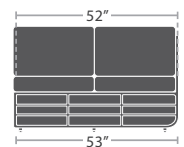

ARMLESS LOUNGE CHAIR SF-1026-131-WHT

40 lbs.

CORNER (SQUARE) SF-1026-151-GRY

READY TO SHIP

CORNER (SQUARE) SF-1026-151-BLK

CORNER (SQUARE) SF-1026-151-WHT

59 lbs.

ARMLESS LOUNGE LOVESEAT SF-1026-132-GRY

READY TO SHIP

ARMLESS LOUNGE LOVESEAT SF-1026-132-BLK

ARMLESS LOUNGE LOVESEAT SF-1026-132-WHT

60 lbs.

READY TO SHIP

LEFT ARM LOVESEAT SF-1026-112-GRY

LEFT ARM LOVESEAT SF-1026-112-BLK

LEFT ARM LOVESEAT SF-1026-112-WHT

60 lbs.

READY TO SHIP

RIGHT ARM LOVESEAT SF-1026-122-GRY

RIGHT ARM LOVESEAT SF-1026-122-BLK

RIGHT ARM LOVESEAT SF-1026-122-WHT

40 lbs.

READY TO SHIP

ARMLESS CHAISE SF-1026-134-GRY