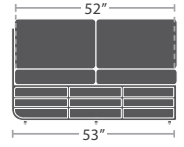

ARMLESS LOUNGE CHAIR SF-1026-131-WHT

40 lbs.

CORNER (SQUARE) SF-1026-151-GRY

READY TO SHIP

CORNER (SQUARE) SF-1026-151-BLK

CORNER (SQUARE) SF-1026-151-WHT

59 lbs.

ARMLESS LOUNGE LOVESEAT SF-1026-132-GRY

READY TO SHIP

ARMLESS LOUNGE LOVESEAT SF-1026-132-BLK

ARMLESS LOUNGE LOVESEAT SF-1026-132-WHT

60 lbs.

READY TO SHIP

LEFT ARM LOVESEAT SF-1026-112-GRY

LEFT ARM LOVESEAT SF-1026-112-BLK

LEFT ARM LOVESEAT SF-1026-112-WHT

60 lbs.

READY TO SHIP

RIGHT ARM LOVESEAT SF-1026-122-GRY

RIGHT ARM LOVESEAT SF-1026-122-BLK

RIGHT ARM LOVESEAT SF-1026-122-WHT

40 lbs.

READY TO SHIP

ARMLESS CHAISE SF-1026-134-GRY