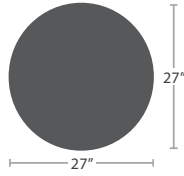

ARMLESS CHAISE SF-1026-134-BLK

ARMLESS CHAISE SF-1026-134-WHT

13 lbs.

DINING ARM CHAIR SF-1026-163-GRY

READY TO SHIP

DINING ARM CHAIR SF-1026-163-BLK

DINING ARM CHAIR SF-1026-163-WHT

7 lbs.

END TABLE (SQUARE) SF-1026-303-GRY

READY TO SHIP

END TABLE (SQUARE) SF-1026-303-BLK

END TABLE (SQUARE) SF-1026-303-WHT

15 lbs.

COFFEE TABLE (RECTANGULAR) SF-1026-311-GRY

READY TO SHIP

COFFEE TABLE (RECTANGULAR) SF-1026-311-BLK

COFFEE TABLE (RECTANGULAR) SF-1026-311-WHT

9 lbs.

COFFEE TABLE (ROUND) SF-1026-321-GRY

READY TO SHIP

COFFEE TABLE (ROUND) SF-1026-321-BLK

COFFEE TABLE (ROUND) SF-1026-321-WHT

4 lbs.

END TABLE (ROUND) SF-1026-323-GRY