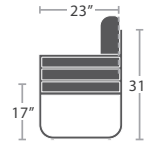

ARMLESS LOUNGE CHAIR SF-1026-131-WHT

40 lbs.

CORNER (SQUARE) SF-1026-151-GRY

READY TO SHIP

CORNER (SQUARE) SF-1026-151-BLK

CORNER (SQUARE) SF-1026-151-WHT

59 lbs.

ARMLESS LOUNGE LOVESEAT SF-1026-132-GRY

READY TO SHIP

ARMLESS LOUNGE LOVESEAT SF-1026-132-BLK

ARMLESS LOUNGE LOVESEAT SF-1026-132-WHT

60 lbs.

READY TO SHIP

LEFT ARM LOVESEAT SF-1026-112-GRY

LEFT ARM LOVESEAT SF-1026-112-BLK

LEFT ARM LOVESEAT SF-1026-112-WHT

60 lbs.

READY TO SHIP

RIGHT ARM LOVESEAT SF-1026-122-GRY

RIGHT ARM LOVESEAT SF-1026-122-BLK

RIGHT ARM LOVESEAT SF-1026-122-WHT

40 lbs.

READY TO SHIP

ARMLESS CHAISE SF-1026-134-GRY

ARMLESS CHAISE SF-1026-134-BLK

ARMLESS CHAISE SF-1026-134-WHT

13 lbs.

DINING ARM CHAIR SF-1026-163-GRY

READY TO SHIP

DINING ARM CHAIR SF-1026-163-BLK

DINING ARM CHAIR SF-1026-163-WHT

7 lbs.