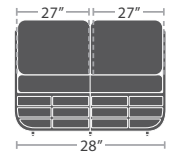

CLUB CHAIR SF-1026-101-BLK

CLUB CHAIR SF-1026-101-WHT

61 lbs.

READY TO SHIP

LOVESEAT SF-1026-102-GRY

LOVESEAT SF-1026-102-BLK

LOVESEAT SF-1026-102-WHT

77 lbs.

READY TO SHIP

SOFA SF-1026-103-GRY

SOFA SF-1026-103-BLK

SOFA SF-1026-103-WHT

30 lbs.

ARMLESS LOUNGE CHAIR SF-1026-131-GRY

READY TO SHIP

ARMLESS LOUNGE CHAIR SF-1026-131-BLK

ARMLESS LOUNGE CHAIR SF-1026-131-WHT

40 lbs.

CORNER (SQUARE) SF-1026-151-GRY

READY TO SHIP

CORNER (SQUARE) SF-1026-151-BLK

CORNER (SQUARE) SF-1026-151-WHT

59 lbs.

ARMLESS LOUNGE LOVESEAT SF-1026-132-GRY