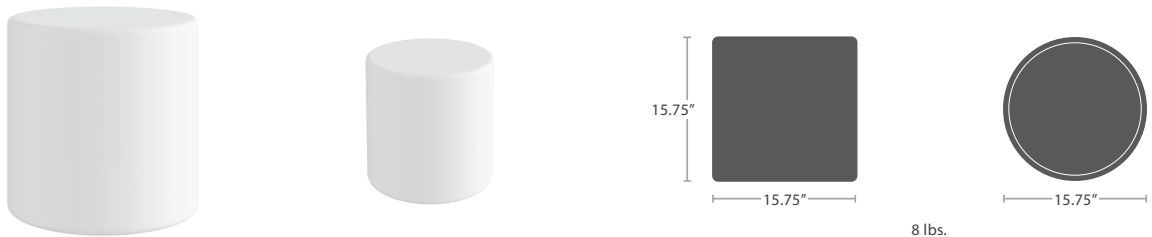

SHELF SERIES

MATERIAL OVERVIEW

POLYETHYLENE (PE)

ARMLESS CHAISE SF-2037-134

READY TO SHIP

SIDE TABLE (ROUND) SF-2037-320

READY TO SHIP