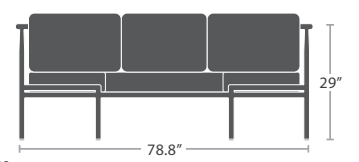

12 lbs.

SIDE TABLE ROUND SF-3303-322

READY TO SHIP

18 lbs.

SMALL COFFEE TABLE ROUND SF-3303-320

READY TO SHIP

23 lbs.

COFFEE TABLE ROUND SF-3303-321

READY TO SHIP

11 lbs.

CLUB CHAIR SF-3303-101

READY TO SHIP

31 lbs.

CLUB CHAIR STYLE 2 SF-3303-101-2

READY TO SHIP

44 lbs.

LOVESEAT SF-3303-102

READY TO SHIP

57 lbs.

SOFA SF-3303-103

READY TO SHIP

23 lbs.

ARMLESS SOFA SF-3303-133

READY TO SHIP

47 lbs.

ARMLESS CHAISE SF-3303-134

READY TO SHIP

7 lbs.

**DINING ARM CHAIR SF-3303-163**

READY TO SHIP

11 lbs.

**BAR ARM CHAIR SF-3303-173**