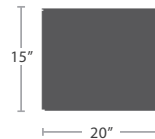

12 lbs.

SIDE TABLE ROUND SF-3303-322

READY TO SHIP

18 lbs.

SMALL COFFEE TABLE ROUND SF-3303-320

READY TO SHIP

23 lbs.

COFFEE TABLE ROUND SF-3303-321