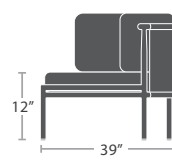

READY TO SHIP

11 lbs.

CLUB CHAIR SF-3303-101

READY TO SHIP

31 lbs.

CLUB CHAIR STYLE 2 SF-3303-101-2

READY TO SHIP

44 lbs.

LOVESEAT SF-3303-102

READY TO SHIP

57 lbs.

SOFA SF-3303-103

READY TO SHIP

23 lbs.

ARMLESS SOFA SF-3303-133

READY TO SHIP

47 lbs.

ARMLESS CHAISE SF-3303-134

READY TO SHIP

7 lbs.

**DINING ARM CHAIR SF-3303-163**

READY TO SHIP

11 lbs.

**BAR ARM CHAIR SF-3303-173**