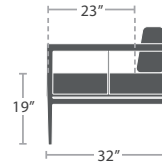

12 lbs.

SIDE TABLE ROUND SF-3303-322

READY TO SHIP

18 lbs.

SMALL COFFEE TABLE ROUND SF-3303-320

READY TO SHIP

23 lbs.

COFFEE TABLE ROUND SF-3303-321

READY TO SHIP

11 lbs.

CLUB CHAIR SF-3303-101

READY TO SHIP

31 lbs.

CLUB CHAIR STYLE 2 SF-3303-101-2

READY TO SHIP

44 lbs.

LOVESEAT SF-3303-102

READY TO SHIP

57 lbs.

SOFA SF-3303-103

READY TO SHIP

23 lbs.

ARMLESS SOFA SF-3303-133

READY TO SHIP