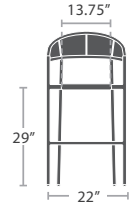

LOVESEAT SF-3303-102

READY TO SHIP

57 lbs.

SOFA SF-3303-103

READY TO SHIP

23 lbs.

ARMLESS SOFA SF-3303-133

READY TO SHIP

47 lbs.

ARMLESS CHAISE SF-3303-134

READY TO SHIP

7 lbs.

**DINING ARM CHAIR SF-3303-163**

READY TO SHIP

11 lbs.

**BAR ARM CHAIR SF-3303-173**

READY TO SHIP

**END TABLE (SQUARE) SF-3303-303**

READY TO SHIP

**COFFEE TABLE (SQUARE) SF-3303-301**

READY TO SHIP

**COFFEE TABLE (RECTANGULAR) SF-3303-311**

READY TO SHIP