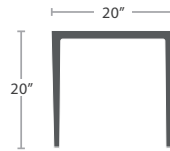

LOVESEAT SF-3303-102

READY TO SHIP

57 lbs.

SOFA SF-3303-103

READY TO SHIP

23 lbs.

ARMLESS SOFA SF-3303-133

READY TO SHIP

47 lbs.

ARMLESS CHAISE SF-3303-134

READY TO SHIP

7 lbs.

**DINING ARM CHAIR SF-3303-163**

READY TO SHIP

11 lbs.

**BAR ARM CHAIR SF-3303-173**

READY TO SHIP

**END TABLE (SQUARE) SF-3303-303**

READY TO SHIP

**COFFEE TABLE (SQUARE) SF-3303-301**

READY TO SHIP

**COFFEE TABLE (RECTANGULAR) SF-3303-311**

READY TO SHIP