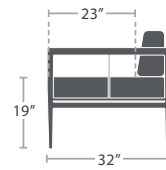

READY TO SHIP

11 lbs.

CLUB CHAIR SF-3303-101

READY TO SHIP

31 lbs.

CLUB CHAIR STYLE 2 SF-3303-101-2

READY TO SHIP

44 lbs.

LOVESEAT SF-3303-102

READY TO SHIP

57 lbs.

SOFA SF-3303-103

READY TO SHIP

23 lbs.

ARMLESS SOFA SF-3303-133

READY TO SHIP