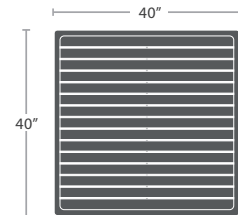

LOVESEAT SF-3303-102

READY TO SHIP

57 lbs.

SOFA SF-3303-103

READY TO SHIP

23 lbs.

ARMLESS SOFA SF-3303-133

READY TO SHIP

47 lbs.

ARMLESS CHAISE SF-3303-134

READY TO SHIP

7 lbs.

**DINING ARM CHAIR SF-3303-163**

READY TO SHIP

11 lbs.

**BAR ARM CHAIR SF-3303-173**

READY TO SHIP

**END TABLE (SQUARE) SF-3303-303**

READY TO SHIP

**COFFEE TABLE (SQUARE) SF-3303-301**

READY TO SHIP

**COFFEE TABLE (RECTANGULAR) SF-3303-311**

READY TO SHIP