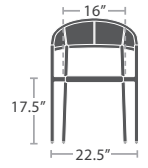

READY TO SHIP

11 lbs.

CLUB CHAIR SF-3303-101

READY TO SHIP

31 lbs.

CLUB CHAIR STYLE 2 SF-3303-101-2

READY TO SHIP

44 lbs.

LOVESEAT SF-3303-102

READY TO SHIP

57 lbs.

SOFA SF-3303-103

READY TO SHIP

23 lbs.

ARMLESS SOFA SF-3303-133

READY TO SHIP

47 lbs.

ARMLESS CHAISE SF-3303-134

READY TO SHIP

7 lbs.

**DINING ARM CHAIR SF-3303-163**

READY TO SHIP

11 lbs.

**BAR ARM CHAIR SF-3303-173**