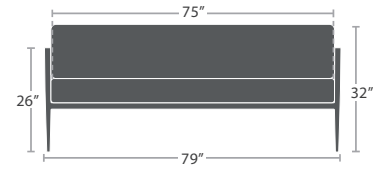

12 lbs.

SIDE TABLE ROUND SF-3303-322

READY TO SHIP

18 lbs.

SMALL COFFEE TABLE ROUND SF-3303-320

READY TO SHIP

23 lbs.

COFFEE TABLE ROUND SF-3303-321

READY TO SHIP

11 lbs.

CLUB CHAIR SF-3303-101

READY TO SHIP

31 lbs.

CLUB CHAIR STYLE 2 SF-3303-101-2

READY TO SHIP

44 lbs.

LOVESEAT SF-3303-102

READY TO SHIP

57 lbs.

SOFA SF-3303-103

READY TO SHIP

23 lbs.

ARMLESS SOFA SF-3303-133

READY TO SHIP