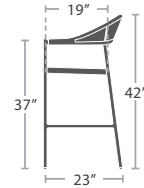

LOVESEAT SF-3303-102

READY TO SHIP

57 lbs.

SOFA SF-3303-103

READY TO SHIP

23 lbs.

ARMLESS SOFA SF-3303-133

READY TO SHIP

47 lbs.

ARMLESS CHAISE SF-3303-134

READY TO SHIP

7 lbs.

**DINING ARM CHAIR SF-3303-163**

READY TO SHIP

11 lbs.

**BAR ARM CHAIR SF-3303-173**

READY TO SHIP

**END TABLE (SQUARE) SF-3303-303**

READY TO SHIP

**COFFEE TABLE (SQUARE) SF-3303-301**

READY TO SHIP

**COFFEE TABLE (RECTANGULAR) SF-3303-311**

READY TO SHIP