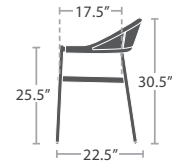

12 lbs.

SIDE TABLE ROUND SF-3303-322

READY TO SHIP

18 lbs.

SMALL COFFEE TABLE ROUND SF-3303-320

READY TO SHIP

23 lbs.

COFFEE TABLE ROUND SF-3303-321

READY TO SHIP

11 lbs.

CLUB CHAIR SF-3303-101

READY TO SHIP

31 lbs.

CLUB CHAIR STYLE 2 SF-3303-101-2

READY TO SHIP

44 lbs.

LOVESEAT SF-3303-102

READY TO SHIP

57 lbs.

SOFA SF-3303-103

READY TO SHIP

23 lbs.

ARMLESS SOFA SF-3303-133

READY TO SHIP

47 lbs.

ARMLESS CHAISE SF-3303-134

READY TO SHIP

7 lbs.

**DINING ARM CHAIR SF-3303-163**

READY TO SHIP

11 lbs.

**BAR ARM CHAIR SF-3303-173**