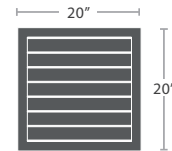

LOVESEAT SF-3303-102

READY TO SHIP

57 lbs.

SOFA SF-3303-103

READY TO SHIP

23 lbs.

ARMLESS SOFA SF-3303-133

READY TO SHIP

47 lbs.

ARMLESS CHAISE SF-3303-134

READY TO SHIP

7 lbs.

**DINING ARM CHAIR SF-3303-163**

READY TO SHIP

11 lbs.

**BAR ARM CHAIR SF-3303-173**

READY TO SHIP

**END TABLE (SQUARE) SF-3303-303**

READY TO SHIP

**COFFEE TABLE (SQUARE) SF-3303-301**

READY TO SHIP

**COFFEE TABLE (RECTANGULAR) SF-3303-311**

READY TO SHIP