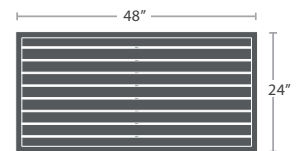

READY TO SHIP

**END TABLE (SQUARE) SF-3303-303**

READY TO SHIP

**COFFEE TABLE (SQUARE) SF-3303-301**

READY TO SHIP

**COFFEE TABLE (RECTANGULAR) SF-3303-311**

READY TO SHIP