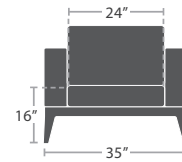

39 lbs.

CLUB CHAIR SF-3201-101

MADE TO ORDER

39 lbs.

SWIVEL CLUB CHAIR SF-3201-106

MADE TO ORDER

61 lbs.

LOVESEAT SF-3201-102

MADE TO ORDER

96 lbs.

SOFA SF-3201-103

MADE TO ORDER

47 lbs.

ARMLESS LOUNGE CHAIR SF-3201-131

MADE TO ORDER

26 lbs.