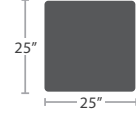

DINING TABLE RECTANGULAR SF-3201-314 SEATS 6

READY TO SHIP

91 lbs.

DINING TABLE RECTANGULAR SF-3201-315 SEATS 8

READY TO SHIP

22 lbs.

END TABLE SF-3201-313

READY TO SHIP