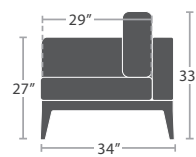

MADE TO ORDER

96 lbs.

SOFA SF-3201-103

MADE TO ORDER

47 lbs.

ARMLESS LOUNGE CHAIR SF-3201-131

MADE TO ORDER

26 lbs.

CORNER SF-3201-151

MADE TO ORDER

65 lbs.

ARMLESS LOVESEAT SF-3201-132

MADE TO ORDER

75 lbs.

LEFT ARM LOVESEAT SF-3201-112

MADE TO ORDER

73 lbs.

RIGHT ARM LOVESEAT SF-3201-122

MADE TO ORDER

55 lbs.

BENCH SF-3201-182 SEATS 2

MADE TO ORDER

42 lbs.

OTTOMAN SF-3201-140