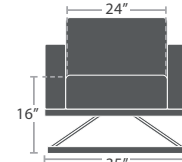

39 lbs.

CLUB CHAIR SF-3201-101

MADE TO ORDER

39 lbs.

SWIVEL CLUB CHAIR SF-3201-106

MADE TO ORDER

61 lbs.

LOVESEAT SF-3201-102

MADE TO ORDER

96 lbs.

SOFA SF-3201-103

MADE TO ORDER

47 lbs.

ARMLESS LOUNGE CHAIR SF-3201-131

MADE TO ORDER

26 lbs.

CORNER SF-3201-151

MADE TO ORDER

65 lbs.

ARMLESS LOVESEAT SF-3201-132

MADE TO ORDER

75 lbs.

LEFT ARM LOVESEAT SF-3201-112

MADE TO ORDER