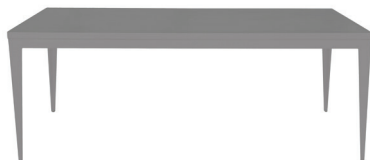

MADE TO ORDER

24 lbs.

DINING ARM CHAIR SF-3201-163

READY TO SHIP

29 lbs.

DINING TABLE SQUARE SF-3201-305 SEATS 4

READY TO SHIP

86 lbs.

DINING TABLE RECTANGULAR SF-3201-314 SEATS 6

READY TO SHIP

91 lbs.

DINING TABLE RECTANGULAR SF-3201-315 SEATS 8

READY TO SHIP

22 lbs.

END TABLE SF-3201-313

READY TO SHIP