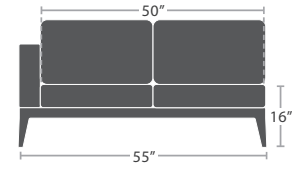

MADE TO ORDER

96 lbs.

SOFA SF-3201-103

MADE TO ORDER

47 lbs.

ARMLESS LOUNGE CHAIR SF-3201-131

MADE TO ORDER

26 lbs.

CORNER SF-3201-151

MADE TO ORDER

65 lbs.

ARMLESS LOVESEAT SF-3201-132

MADE TO ORDER

75 lbs.

LEFT ARM LOVESEAT SF-3201-112

MADE TO ORDER

73 lbs.

RIGHT ARM LOVESEAT SF-3201-122

MADE TO ORDER

55 lbs.

BENCH SF-3201-182 SEATS 2

MADE TO ORDER

42 lbs.

OTTOMAN SF-3201-140