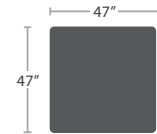

DINING TABLE RECTANGULAR SF-3201-314 SEATS 6

READY TO SHIP

91 lbs.

DINING TABLE RECTANGULAR SF-3201-315 SEATS 8

READY TO SHIP

22 lbs.

END TABLE SF-3201-313

READY TO SHIP

20 lbs.

END TABLE SF-3201-303

READY TO SHIP

31 lbs.

SMALL COFFEE TABLE SF-3201-300

READY TO SHIP

26 lbs.

COFFEE TABLE SF-3201-301