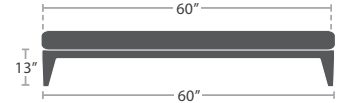

MADE TO ORDER

96 lbs.

SOFA SF-3201-103

MADE TO ORDER

47 lbs.

ARMLESS LOUNGE CHAIR SF-3201-131

MADE TO ORDER

26 lbs.

CORNER SF-3201-151

MADE TO ORDER

65 lbs.

ARMLESS LOVESEAT SF-3201-132

MADE TO ORDER

75 lbs.

LEFT ARM LOVESEAT SF-3201-112

MADE TO ORDER

73 lbs.

RIGHT ARM LOVESEAT SF-3201-122

MADE TO ORDER

55 lbs.

BENCH SF-3201-182 SEATS 2

MADE TO ORDER

42 lbs.

OTTOMAN SF-3201-140