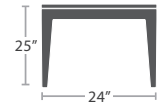

DINING TABLE RECTANGULAR SF-3201-314 SEATS 6

READY TO SHIP

91 lbs.

DINING TABLE RECTANGULAR SF-3201-315 SEATS 8

READY TO SHIP

22 lbs.

END TABLE SF-3201-313

READY TO SHIP