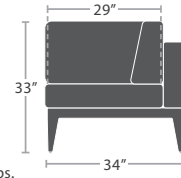

39 lbs.

CLUB CHAIR SF-3201-101

MADE TO ORDER

39 lbs.

SWIVEL CLUB CHAIR SF-3201-106

MADE TO ORDER

61 lbs.

LOVESEAT SF-3201-102

MADE TO ORDER

96 lbs.

SOFA SF-3201-103

MADE TO ORDER

47 lbs.

ARMLESS LOUNGE CHAIR SF-3201-131

MADE TO ORDER

26 lbs.

CORNER SF-3201-151

MADE TO ORDER

65 lbs.

ARMLESS LOVESEAT SF-3201-132

MADE TO ORDER

75 lbs.

LEFT ARM LOVESEAT SF-3201-112

MADE TO ORDER

73 lbs.

RIGHT ARM LOVESEAT SF-3201-122

MADE TO ORDER

55 lbs.

BENCH SF-3201-182 SEATS 2

MADE TO ORDER

42 lbs.

OTTOMAN SF-3201-140