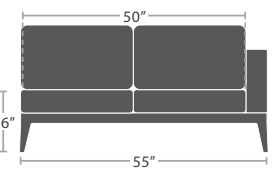

MADE TO ORDER

96 lbs.

SOFA SF-3201-103

MADE TO ORDER

47 lbs.

ARMLESS LOUNGE CHAIR SF-3201-131

MADE TO ORDER

26 lbs.

CORNER SF-3201-151

MADE TO ORDER

65 lbs.

ARMLESS LOVESEAT SF-3201-132

MADE TO ORDER

75 lbs.

LEFT ARM LOVESEAT SF-3201-112

MADE TO ORDER

73 lbs.

RIGHT ARM LOVESEAT SF-3201-122

MADE TO ORDER

55 lbs.

BENCH SF-3201-182 SEATS 2

MADE TO ORDER

42 lbs.

OTTOMAN SF-3201-140