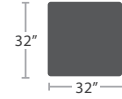

31 lbs.

SMALL COFFEE TABLE SF-3201-300

READY TO SHIP