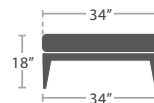

MADE TO ORDER

96 lbs.

SOFA SF-3201-103

MADE TO ORDER

47 lbs.

ARMLESS LOUNGE CHAIR SF-3201-131

MADE TO ORDER

26 lbs.

CORNER SF-3201-151

MADE TO ORDER

65 lbs.

ARMLESS LOVESEAT SF-3201-132

MADE TO ORDER

75 lbs.

LEFT ARM LOVESEAT SF-3201-112

MADE TO ORDER

73 lbs.

RIGHT ARM LOVESEAT SF-3201-122

MADE TO ORDER

55 lbs.

BENCH SF-3201-182 SEATS 2

MADE TO ORDER

42 lbs.

OTTOMAN SF-3201-140