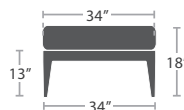

CORNER SF-3201-151

MADE TO ORDER

65 lbs.

ARMLESS LOVESEAT SF-3201-132

MADE TO ORDER

75 lbs.

LEFT ARM LOVESEAT SF-3201-112

MADE TO ORDER

73 lbs.

RIGHT ARM LOVESEAT SF-3201-122

MADE TO ORDER

55 lbs.

BENCH SF-3201-182 SEATS 2

MADE TO ORDER

42 lbs.

OTTOMAN SF-3201-140