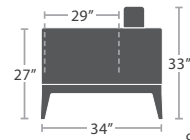

39 lbs.

CLUB CHAIR SF-3201-101

MADE TO ORDER

39 lbs.

SWIVEL CLUB CHAIR SF-3201-106

MADE TO ORDER

61 lbs.

LOVESEAT SF-3201-102

MADE TO ORDER

96 lbs.

SOFA SF-3201-103

MADE TO ORDER

47 lbs.

ARMLESS LOUNGE CHAIR SF-3201-131

MADE TO ORDER

26 lbs.