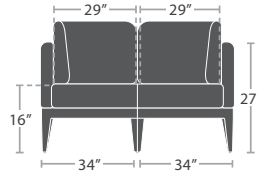

39 lbs.

CLUB CHAIR SF-3201-101

MADE TO ORDER

39 lbs.

SWIVEL CLUB CHAIR SF-3201-106

MADE TO ORDER

61 lbs.

LOVESEAT SF-3201-102

MADE TO ORDER

96 lbs.

SOFA SF-3201-103

MADE TO ORDER

47 lbs.

ARMLESS LOUNGE CHAIR SF-3201-131

MADE TO ORDER

26 lbs.

CORNER SF-3201-151

MADE TO ORDER

65 lbs.

ARMLESS LOVESEAT SF-3201-132

MADE TO ORDER

75 lbs.

LEFT ARM LOVESEAT SF-3201-112

MADE TO ORDER

73 lbs.

RIGHT ARM LOVESEAT SF-3201-122

MADE TO ORDER

55 lbs.

BENCH SF-3201-182 SEATS 2

MADE TO ORDER

42 lbs.

OTTOMAN SF-3201-140