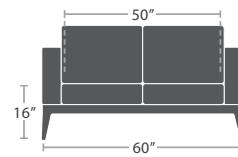

39 lbs.

CLUB CHAIR SF-3201-101

MADE TO ORDER

39 lbs.

SWIVEL CLUB CHAIR SF-3201-106

MADE TO ORDER

61 lbs.

LOVESEAT SF-3201-102

MADE TO ORDER

96 lbs.

SOFA SF-3201-103

MADE TO ORDER

47 lbs.

ARMLESS LOUNGE CHAIR SF-3201-131

MADE TO ORDER

26 lbs.

CORNER SF-3201-151

MADE TO ORDER

65 lbs.

ARMLESS LOVESEAT SF-3201-132

MADE TO ORDER

75 lbs.

LEFT ARM LOVESEAT SF-3201-112

MADE TO ORDER