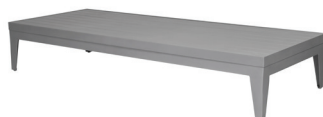

28 lbs.

COFFEE TABLE SF-3201-311

READY TO SHIP