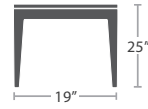

MADE TO ORDER

24 lbs.

DINING ARM CHAIR SF-3201-163

READY TO SHIP

29 lbs.

DINING TABLE SQUARE SF-3201-305 SEATS 4

READY TO SHIP

86 lbs.

DINING TABLE RECTANGULAR SF-3201-314 SEATS 6

READY TO SHIP

91 lbs.

DINING TABLE RECTANGULAR SF-3201-315 SEATS 8

READY TO SHIP

22 lbs.

END TABLE SF-3201-313

READY TO SHIP

20 lbs.

END TABLE SF-3201-303

READY TO SHIP

31 lbs.

SMALL COFFEE TABLE SF-3201-300

READY TO SHIP

26 lbs.

COFFEE TABLE SF-3201-301