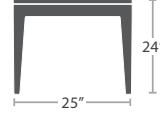

DINING TABLE RECTANGULAR SF-3201-314 SEATS 6

READY TO SHIP

91 lbs.

DINING TABLE RECTANGULAR SF-3201-315 SEATS 8

READY TO SHIP

22 lbs.

END TABLE SF-3201-313

READY TO SHIP

20 lbs.

END TABLE SF-3201-303

READY TO SHIP

31 lbs.

SMALL COFFEE TABLE SF-3201-300

READY TO SHIP

26 lbs.

COFFEE TABLE SF-3201-301