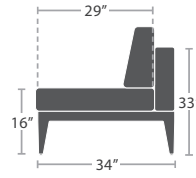

39 lbs.

CLUB CHAIR SF-3201-101

MADE TO ORDER

39 lbs.

SWIVEL CLUB CHAIR SF-3201-106

MADE TO ORDER

61 lbs.

LOVESEAT SF-3201-102

MADE TO ORDER

96 lbs.

SOFA SF-3201-103

MADE TO ORDER

47 lbs.

ARMLESS LOUNGE CHAIR SF-3201-131

MADE TO ORDER

26 lbs.

CORNER SF-3201-151

MADE TO ORDER

65 lbs.

ARMLESS LOVESEAT SF-3201-132

MADE TO ORDER

75 lbs.

LEFT ARM LOVESEAT SF-3201-112

MADE TO ORDER

73 lbs.

RIGHT ARM LOVESEAT SF-3201-122

MADE TO ORDER

55 lbs.

BENCH SF-3201-182 SEATS 2

MADE TO ORDER

42 lbs.

OTTOMAN SF-3201-140