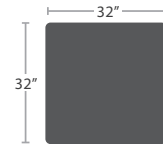

29 lbs.

DINING TABLE SQUARE SF-3201-305 SEATS 4

READY TO SHIP