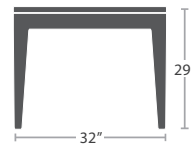

29 lbs.

DINING TABLE SQUARE SF-3201-305 SEATS 4

READY TO SHIP