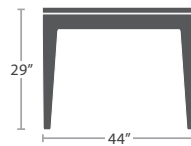

73 lbs.

RIGHT ARM LOVESEAT SF-3201-122

MADE TO ORDER

55 lbs.

BENCH SF-3201-182 SEATS 2

MADE TO ORDER

42 lbs.

OTTOMAN SF-3201-140

MADE TO ORDER

24 lbs.

DINING ARM CHAIR SF-3201-163

READY TO SHIP

29 lbs.

DINING TABLE SQUARE SF-3201-305 SEATS 4

READY TO SHIP

86 lbs.

DINING TABLE RECTANGULAR SF-3201-314 SEATS 6

READY TO SHIP

91 lbs.

DINING TABLE RECTANGULAR SF-3201-315 SEATS 8

READY TO SHIP

22 lbs.

END TABLE SF-3201-313

READY TO SHIP