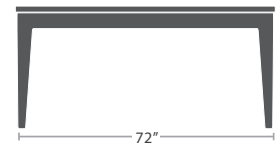

73 lbs.

RIGHT ARM LOVESEAT SF-3201-122

MADE TO ORDER

55 lbs.

BENCH SF-3201-182 SEATS 2

MADE TO ORDER

42 lbs.

OTTOMAN SF-3201-140

MADE TO ORDER

24 lbs.

DINING ARM CHAIR SF-3201-163

READY TO SHIP

29 lbs.

DINING TABLE SQUARE SF-3201-305 SEATS 4

READY TO SHIP

86 lbs.

DINING TABLE RECTANGULAR SF-3201-314 SEATS 6

READY TO SHIP

91 lbs.

DINING TABLE RECTANGULAR SF-3201-315 SEATS 8

READY TO SHIP

22 lbs.

END TABLE SF-3201-313

READY TO SHIP