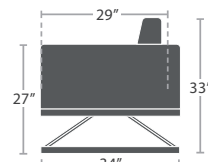

39 lbs.

CLUB CHAIR SF-3201-101

MADE TO ORDER

39 lbs.

SWIVEL CLUB CHAIR SF-3201-106

MADE TO ORDER

61 lbs.

LOVESEAT SF-3201-102