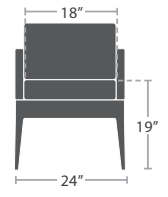

MADE TO ORDER

96 lbs.

SOFA SF-3201-103

MADE TO ORDER

47 lbs.

ARMLESS LOUNGE CHAIR SF-3201-131

MADE TO ORDER

26 lbs.

CORNER SF-3201-151

MADE TO ORDER

65 lbs.

ARMLESS LOVESEAT SF-3201-132

MADE TO ORDER

75 lbs.

LEFT ARM LOVESEAT SF-3201-112

MADE TO ORDER

73 lbs.

RIGHT ARM LOVESEAT SF-3201-122

MADE TO ORDER

55 lbs.

BENCH SF-3201-182 SEATS 2

MADE TO ORDER

42 lbs.

OTTOMAN SF-3201-140

MADE TO ORDER

24 lbs.

DINING ARM CHAIR SF-3201-163

READY TO SHIP

29 lbs.

DINING TABLE SQUARE SF-3201-305 SEATS 4

READY TO SHIP

86 lbs.