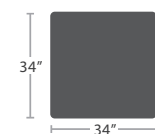

CORNER SF-3201-151

MADE TO ORDER

65 lbs.

ARMLESS LOVESEAT SF-3201-132

MADE TO ORDER

75 lbs.

LEFT ARM LOVESEAT SF-3201-112

MADE TO ORDER

73 lbs.

RIGHT ARM LOVESEAT SF-3201-122

MADE TO ORDER

55 lbs.

BENCH SF-3201-182 SEATS 2

MADE TO ORDER

42 lbs.

OTTOMAN SF-3201-140