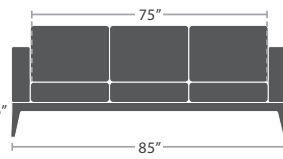

39 lbs.

CLUB CHAIR SF-3201-101

MADE TO ORDER

39 lbs.

SWIVEL CLUB CHAIR SF-3201-106

MADE TO ORDER

61 lbs.

LOVESEAT SF-3201-102

MADE TO ORDER

96 lbs.

SOFA SF-3201-103

MADE TO ORDER

47 lbs.

ARMLESS LOUNGE CHAIR SF-3201-131

MADE TO ORDER

26 lbs.