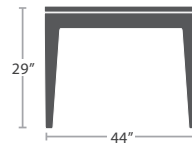

73 lbs.

RIGHT ARM LOVESEAT SF-3201-122

MADE TO ORDER

55 lbs.

BENCH SF-3201-182 SEATS 2

MADE TO ORDER

42 lbs.

OTTOMAN SF-3201-140

MADE TO ORDER

24 lbs.

DINING ARM CHAIR SF-3201-163

READY TO SHIP

29 lbs.

DINING TABLE SQUARE SF-3201-305 SEATS 4

READY TO SHIP

86 lbs.

DINING TABLE RECTANGULAR SF-3201-314 SEATS 6

READY TO SHIP

91 lbs.

DINING TABLE RECTANGULAR SF-3201-315 SEATS 8

READY TO SHIP

22 lbs.

END TABLE SF-3201-313

READY TO SHIP