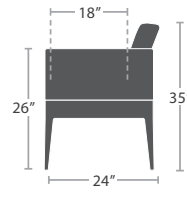

MADE TO ORDER

96 lbs.

SOFA SF-3201-103

MADE TO ORDER

47 lbs.

ARMLESS LOUNGE CHAIR SF-3201-131

MADE TO ORDER

26 lbs.

CORNER SF-3201-151

MADE TO ORDER

65 lbs.

ARMLESS LOVESEAT SF-3201-132

MADE TO ORDER

75 lbs.

LEFT ARM LOVESEAT SF-3201-112

MADE TO ORDER

73 lbs.

RIGHT ARM LOVESEAT SF-3201-122

MADE TO ORDER

55 lbs.

BENCH SF-3201-182 SEATS 2

MADE TO ORDER

42 lbs.

OTTOMAN SF-3201-140

MADE TO ORDER

24 lbs.

DINING ARM CHAIR SF-3201-163

READY TO SHIP

29 lbs.

DINING TABLE SQUARE SF-3201-305 SEATS 4

READY TO SHIP

86 lbs.