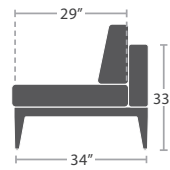

39 lbs.

CLUB CHAIR SF-3201-101

MADE TO ORDER

39 lbs.

SWIVEL CLUB CHAIR SF-3201-106

MADE TO ORDER

61 lbs.

LOVESEAT SF-3201-102

MADE TO ORDER

96 lbs.

SOFA SF-3201-103

MADE TO ORDER

47 lbs.

ARMLESS LOUNGE CHAIR SF-3201-131

MADE TO ORDER

26 lbs.

CORNER SF-3201-151

MADE TO ORDER

65 lbs.

ARMLESS LOVESEAT SF-3201-132

MADE TO ORDER

75 lbs.

LEFT ARM LOVESEAT SF-3201-112

MADE TO ORDER