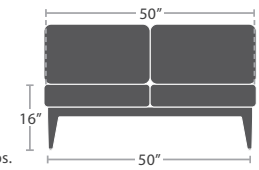

39 lbs.

CLUB CHAIR SF-3201-101

MADE TO ORDER

39 lbs.

SWIVEL CLUB CHAIR SF-3201-106

MADE TO ORDER

61 lbs.

LOVESEAT SF-3201-102

MADE TO ORDER

96 lbs.

SOFA SF-3201-103

MADE TO ORDER

47 lbs.

ARMLESS LOUNGE CHAIR SF-3201-131

MADE TO ORDER

26 lbs.

CORNER SF-3201-151

MADE TO ORDER

65 lbs.

ARMLESS LOVESEAT SF-3201-132

MADE TO ORDER

75 lbs.

LEFT ARM LOVESEAT SF-3201-112

MADE TO ORDER