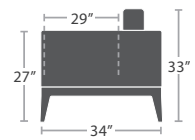

39 lbs.

CLUB CHAIR SF-3201-101

MADE TO ORDER

39 lbs.

SWIVEL CLUB CHAIR SF-3201-106

MADE TO ORDER

61 lbs.

LOVESEAT SF-3201-102

MADE TO ORDER

96 lbs.

SOFA SF-3201-103

MADE TO ORDER

47 lbs.

ARMLESS LOUNGE CHAIR SF-3201-131

MADE TO ORDER

26 lbs.