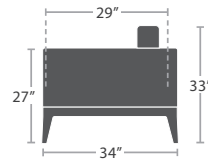

39 lbs.

CLUB CHAIR SF-3201-101

MADE TO ORDER

39 lbs.

SWIVEL CLUB CHAIR SF-3201-106

MADE TO ORDER

61 lbs.

LOVESEAT SF-3201-102