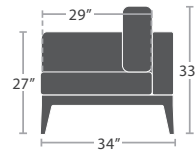

MADE TO ORDER

96 lbs.

SOFA SF-3201-103

MADE TO ORDER

47 lbs.

ARMLESS LOUNGE CHAIR SF-3201-131

MADE TO ORDER

26 lbs.

CORNER SF-3201-151

MADE TO ORDER

65 lbs.

ARMLESS LOVESEAT SF-3201-132

MADE TO ORDER

75 lbs.

LEFT ARM LOVESEAT SF-3201-112

MADE TO ORDER

73 lbs.

RIGHT ARM LOVESEAT SF-3201-122

MADE TO ORDER

55 lbs.

BENCH SF-3201-182 SEATS 2

MADE TO ORDER

42 lbs.

OTTOMAN SF-3201-140