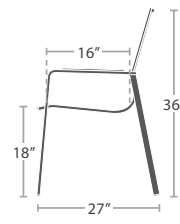

MADE TO ORDER

MADE TO ORDER

7 lbs.

MADE TO ORDER

10 lbs.

Optional Arm accents not included. Available in Duraboard, Composite Wood, or Durawood. For best results use Serge Ferrari ISO or DUO sling.

TIDES DINING ARM CHAIR SF-3006-163

MADE TO ORDER

OPTIONAL ARM ACCENT | DURABOARD OPTIONS

WHITE	GRAY	CHARCOAL	BLACK

OPTIONAL ARM ACCENT | COMPOSITE WOOD OPTIONS

ANTIQUE MAHOGANY	BRAZILIAN WALNUT	COASTAL GRAY	DRIFTWOOD GRAY

OPTIONAL ARM ACCENT | DURAWOOD OPTIONS

TEAK	GRAY	ESPRESSO	BLACK