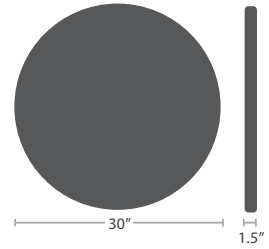

			
TEAK	GRAY	ESPRESSO	BLACK

ROUND

SF-3006-420
8 lbs.

SF-3006-423
24 lbs.
Solid Only

SF-3006-425
26 lbs.

SF-3006-426
34 lbs.

SF-3006-427
50 lbs.

SQUARE