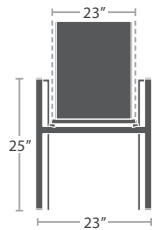

Optional Arm accents not included. Available in Duraboard, Composite Wood, or Durawood. For best results use Serge Ferrari ISO or DUO sling.

MADE TO ORDER

OPTIONAL ARM ACCENT | DURABOARD OPTIONS

WHITE	GRAY	CHARCOAL	BLACK

OPTIONAL ARM ACCENT | COMPOSITE WOOD OPTIONS

ANTIQUE MAHOGANY	BRAZILIAN WALNUT	COASTAL GRAY	DRIFTWOOD GRAY

OPTIONAL ARM ACCENT | DURAWOOD OPTIONS

TEAK	GRAY	ESPRESSO	BLACK