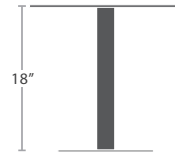

MADE TO ORDER

6 lbs.

SMALL DINING TABLE BASE SF-3006-512 FITS TOPS 24" TO 32"

MADE TO ORDER

8 lbs.

MEDIUM DINING TABLE BASE SF-3006-525 FITS TOPS 32" TO 36"

MADE TO ORDER

8 lbs.

GRANDE DINING TABLE BASE SF-3006-528 FITS TOPS 36" TO 38"

MADE TO ORDER

ARMLESS CHAISE SF-3006-134 STACKS 10

MADE TO ORDER

OPTIONAL SLED LEGS ADD-ON SF-3006-134-SLED

MADE TO ORDER

7 lbs.

SIDE TABLE ROUND SF-3006-322