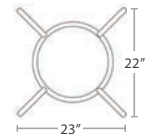

MADE TO ORDER

6 lbs.

SMALL DINING TABLE BASE SF-3006-512 FITS TOPS 24" TO 32"

MADE TO ORDER

8 lbs.

MEDIUM DINING TABLE BASE SF-3006-525 FITS TOPS 32" TO 36"

MADE TO ORDER

8 lbs.

GRANDE DINING TABLE BASE SF-3006-528 FITS TOPS 36" TO 38"

MADE TO ORDER

ARMLESS CHAISE SF-3006-134 STACKS 10

MADE TO ORDER

OPTIONAL SLED LEGS ADD-ON SF-3006-134-SLED

MADE TO ORDER

7 lbs.

SIDE TABLE ROUND SF-3006-322