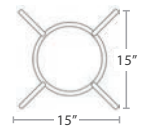

TIDES COLLECTION

MATERIAL OVERVIEW

POWDER COATED ALUMINUM FRAME | ALL POWDER COATING OPTIONS AVAILABLE | SLING FABRIC SEAT AND BACK | CUSHIONS ARE NOT INCLUDED WHERE APPLICABLE

4 lbs.

SIDE TABLE BASE SF-3006-520 FITS TOPS UP TO 18"

MADE TO ORDER

6 lbs.

SMALL DINING TABLE BASE SF-3006-512 FITS TOPS 24" TO 32"

MADE TO ORDER

8 lbs.

MEDIUM DINING TABLE BASE SF-3006-525 FITS TOPS 32" TO 36"

MADE TO ORDER

8 lbs.