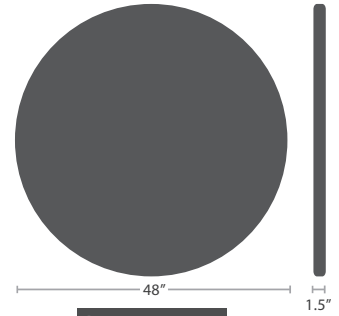

			
TEAK	GRAY	ESPRESSO	BLACK

ROUND

SF-3006-420
8 lbs.

SF-3006-423
24 lbs.
Solid Only

SF-3006-425
26 lbs.

SF-3006-426
34 lbs.

SF-3006-427
50 lbs.

SQUARE

SF-3006-406
34 lbs.

OPTIONAL STYLES

Round Solid

Square Solid

Splash

Round Quarter Punch

Square Quarter Punch

Umbrella Hole Option Available