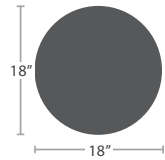

MADE TO ORDER

6 lbs.

SMALL DINING TABLE BASE SF-3006-512 FITS TOPS 24" TO 32"

MADE TO ORDER

8 lbs.

MEDIUM DINING TABLE BASE SF-3006-525 FITS TOPS 32" TO 36"

MADE TO ORDER

8 lbs.

GRANDE DINING TABLE BASE SF-3006-528 FITS TOPS 36" TO 38"

MADE TO ORDER

ARMLESS CHAISE SF-3006-134 STACKS 10

MADE TO ORDER

OPTIONAL SLED LEGS ADD-ON SF-3006-134-SLED

MADE TO ORDER

7 lbs.

SIDE TABLE ROUND SF-3006-322