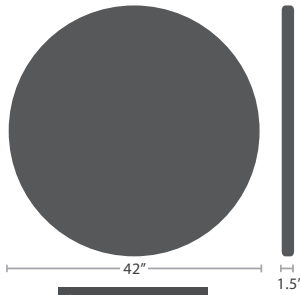

			
TEAK	GRAY	ESPRESSO	BLACK

ROUND

SF-3006-420
8 lbs.

SF-3006-423
24 lbs.
Solid Only

SF-3006-425
26 lbs.

SF-3006-426
34 lbs.

SF-3006-427
50 lbs.

SQUARE

SF-3006-406
34 lbs.

OPTIONAL STYLES

Round Solid

Square Solid

Splash

Round Quarter Punch

Square Quarter Punch

Umbrella Hole Option Available