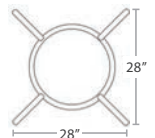

MADE TO ORDER

6 lbs.

SMALL DINING TABLE BASE SF-3006-512 FITS TOPS 24" TO 32"

MADE TO ORDER

8 lbs.

MEDIUM DINING TABLE BASE SF-3006-525 FITS TOPS 32" TO 36"

MADE TO ORDER

8 lbs.

GRANDE DINING TABLE BASE SF-3006-528 FITS TOPS 36" TO 38"

MADE TO ORDER

ARMLESS CHAISE SF-3006-134 STACKS 10

MADE TO ORDER

OPTIONAL SLED LEGS ADD-ON SF-3006-134-SLED

MADE TO ORDER

7 lbs.

SIDE TABLE ROUND SF-3006-322