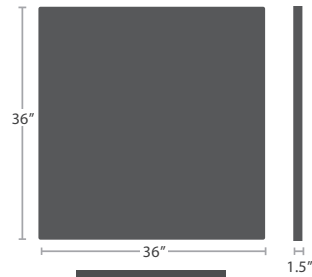

			
TEAK	GRAY	ESPRESSO	BLACK

ROUND

SF-3006-420
8 lbs.

SF-3006-423
24 lbs.
Solid Only

SF-3006-425
26 lbs.

SF-3006-426
34 lbs.

SF-3006-427
50 lbs.

SQUARE

SF-3006-406
34 lbs.

OPTIONAL STYLES

Round Solid

Square Solid

Splash

Round Quarter Punch

Square Quarter Punch

Umbrella Hole Option Available