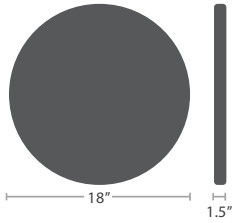

MADE TO ORDER

6 lbs.

SMALL DINING TABLE BASE SF-3006-512 FITS TOPS 24" TO 32"

MADE TO ORDER

8 lbs.

MEDIUM DINING TABLE BASE SF-3006-525 FITS TOPS 32" TO 36"

MADE TO ORDER

8 lbs.

			
TEAK	GRAY	ESPRESSO	BLACK

ROUND

SF-3006-420
8 lbs.

SF-3006-423
24 lbs.
Solid Only

SF-3006-425
26 lbs.

SF-3006-426
34 lbs.

SF-3006-427
50 lbs.

SQUARE