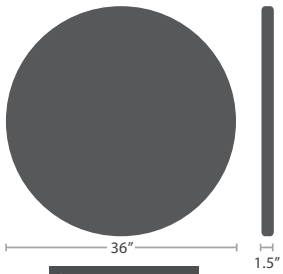

			
TEAK	GRAY	ESPRESSO	BLACK

ROUND

SF-3006-420
8 lbs.

SF-3006-423
24 lbs.
Solid Only

SF-3006-425
26 lbs.

SF-3006-426
34 lbs.

SF-3006-427
50 lbs.

SQUARE

SF-3006-406
34 lbs.

OPTIONAL STYLES

Round Solid

Square Solid

Splash

Round Quarter Punch

Square Quarter Punch

Umbrella Hole Option Available