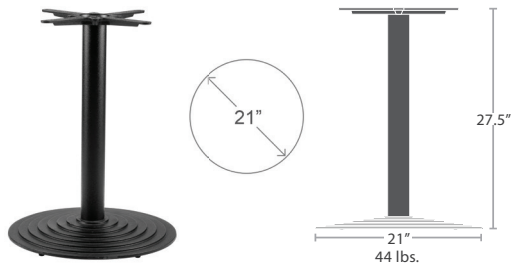

VALENCIA SERIES

De Romo's
GOURMET MARKET & RESTAURANT

MATERIAL OVERVIEW

POWDER COATED CAST IRON WITH SPECIAL OUTDOOR DURACOAT
ALL POWDER COATING OPTIONS AVAILABLE

VALENCIA 4 SF-1401-583

FITS TOPS 24" TO 36"
READY TO SHIP

VALENCIA 4 BAR SF-1401-583_SF-1401-540

READY TO SHIP

VALENCIA 4 GRANDE SF-1401-589

FITS TOPS 24" TO 60"
READY TO SHIP

VALENCIA 4 GRANDE BAR SF-1401-589_SF-1401-540

READY TO SHIP

VALENCIA ROUND DINING SF-1401-588

FITS TOPS 24" TO 48"
READY TO SHIP

VALENCIA ROUND BAR SF-1401-588_SF-1401-541

READY TO SHIP

VALENCIA ROUND DINING WITH UMBRELLA OPTION

SF-1401-588U | FITS TOPS 24" TO 48"
READY TO SHIP

VALENCIA ROUND BAR WITH UMBRELLA OPTION

SF-1401-588U_SF-1401-541U
READY TO SHIP

VALENCIA 2 DINING SET OF TWO SF-1401-515

FITS TOPS 28" TO 44"
READY TO SHIP

VALENCIA 2 BAR SET OF TWO

SF-1401-515_SF-1401-543
READY TO SHIP