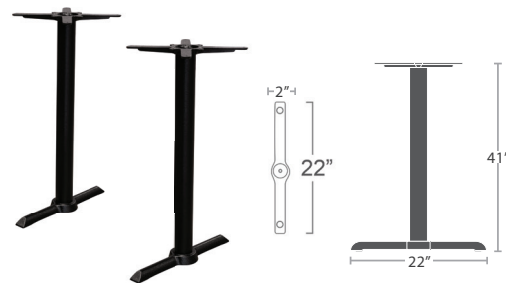

VALENCIA SERIES

De Romo's
GOURMET MARKET & RESTAURANT

MATERIAL OVERVIEW

POWDER COATED CAST IRON WITH SPECIAL OUTDOOR DURACOAT
ALL POWDER COATING OPTIONS AVAILABLE

VALENCIA 4 SF-1401-583

FITS TOPS 24" TO 36"
READY TO SHIP

VALENCIA 4 BAR SF-1401-583_SF-1401-540

READY TO SHIP

VALENCIA 4 GRANDE SF-1401-589

FITS TOPS 24" TO 60"
READY TO SHIP

VALENCIA 4 GRANDE BAR SF-1401-589_SF-1401-540

READY TO SHIP

VALENCIA ROUND DINING SF-1401-588

FITS TOPS 24" TO 48"
READY TO SHIP

VALENCIA ROUND BAR SF-1401-588_SF-1401-541

READY TO SHIP

VALENCIA ROUND DINING WITH UMBRELLA OPTION

SF-1401-588U | FITS TOPS 24" TO 48"
READY TO SHIP

VALENCIA ROUND BAR WITH UMBRELLA OPTION

SF-1401-588U_SF-1401-541U
READY TO SHIP

VALENCIA 2 DINING SET OF TWO SF-1401-515

FITS TOPS 28" TO 44"
READY TO SHIP

VALENCIA 2 BAR SET OF TWO

SF-1401-515_SF-1401-543
READY TO SHIP