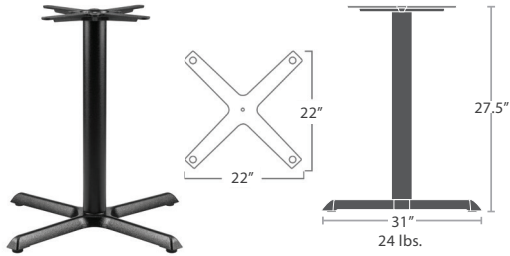

VALENCIA SERIES

De Romo's
GOURMET MARKET & RESTAURANT

MATERIAL OVERVIEW

POWDER COATED CAST IRON WITH SPECIAL OUTDOOR DURACOAT
ALL POWDER COATING OPTIONS AVAILABLE

VALENCIA 4 SF-1401-583

FITS TOPS 24" TO 36"
READY TO SHIP

VALENCIA 4 BAR SF-1401-583_SF-1401-540

READY TO SHIP

VALENCIA 4 GRANDE SF-1401-589

FITS TOPS 24" TO 60"
READY TO SHIP

VALENCIA 4 GRANDE BAR SF-1401-589_SF-1401-540

READY TO SHIP

VALENCIA ROUND DINING SF-1401-588

FITS TOPS 24" TO 48"
READY TO SHIP

VALENCIA ROUND BAR SF-1401-588_SF-1401-541

READY TO SHIP

VALENCIA ROUND DINING WITH UMBRELLA OPTION

SF-1401-588U | FITS TOPS 24" TO 48"
READY TO SHIP

VALENCIA ROUND BAR WITH UMBRELLA OPTION

SF-1401-588U_SF-1401-541U
READY TO SHIP

VALENCIA 2 DINING SET OF TWO SF-1401-515

FITS TOPS 28" TO 44"
READY TO SHIP

VALENCIA 2 BAR SET OF TWO

SF-1401-515_SF-1401-543
READY TO SHIP