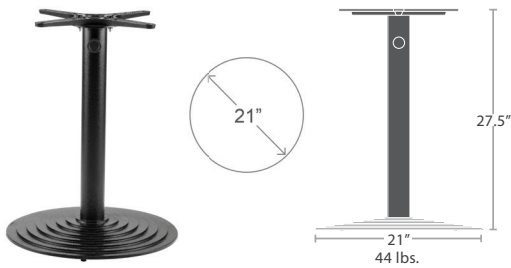

VALENCIA SERIES

De Romo's
GOURMET MARKET & RESTAURANT

MATERIAL OVERVIEW

POWDER COATED CAST IRON WITH SPECIAL OUTDOOR DURACOAT
ALL POWDER COATING OPTIONS AVAILABLE

VALENCIA 4 SF-1401-583

FITS TOPS 24" TO 36"
READY TO SHIP

VALENCIA 4 BAR SF-1401-583_SF-1401-540

READY TO SHIP

VALENCIA 4 GRANDE SF-1401-589

FITS TOPS 24" TO 60"
READY TO SHIP

VALENCIA 4 GRANDE BAR SF-1401-589_SF-1401-540

READY TO SHIP

VALENCIA ROUND DINING SF-1401-588

FITS TOPS 24" TO 48"
READY TO SHIP

VALENCIA ROUND BAR SF-1401-588_SF-1401-541

READY TO SHIP

VALENCIA ROUND DINING WITH UMBRELLA OPTION

SF-1401-588U | FITS TOPS 24" TO 48"
READY TO SHIP

VALENCIA ROUND BAR WITH UMBRELLA OPTION

SF-1401-588U_SF-1401-541U
READY TO SHIP

VALENCIA 2 DINING SET OF TWO SF-1401-515

FITS TOPS 28" TO 44"
READY TO SHIP

VALENCIA 2 BAR SET OF TWO

SF-1401-515_SF-1401-543
READY TO SHIP