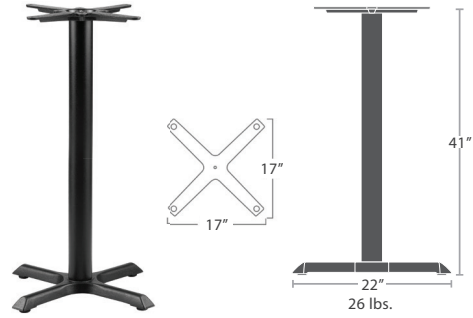

VALENCIA SERIES

De Romo's
GOURMET MARKET & RESTAURANT

MATERIAL OVERVIEW

POWDER COATED CAST IRON WITH SPECIAL OUTDOOR DURACOAT
ALL POWDER COATING OPTIONS AVAILABLE

VALENCIA 4 SF-1401-583

FITS TOPS 24" TO 36"
READY TO SHIP

VALENCIA 4 BAR SF-1401-583_SF-1401-540

READY TO SHIP

VALENCIA 4 GRANDE SF-1401-589

FITS TOPS 24" TO 60"
READY TO SHIP

VALENCIA 4 GRANDE BAR SF-1401-589_SF-1401-540

READY TO SHIP

VALENCIA ROUND DINING SF-1401-588

FITS TOPS 24" TO 48"
READY TO SHIP

VALENCIA ROUND BAR SF-1401-588_SF-1401-541

READY TO SHIP

VALENCIA ROUND DINING WITH UMBRELLA OPTION

SF-1401-588U | FITS TOPS 24" TO 48"
READY TO SHIP

VALENCIA ROUND BAR WITH UMBRELLA OPTION

SF-1401-588U_SF-1401-541U
READY TO SHIP

VALENCIA 2 DINING SET OF TWO SF-1401-515

FITS TOPS 28" TO 44"
READY TO SHIP

VALENCIA 2 BAR SET OF TWO

SF-1401-515_SF-1401-543
READY TO SHIP