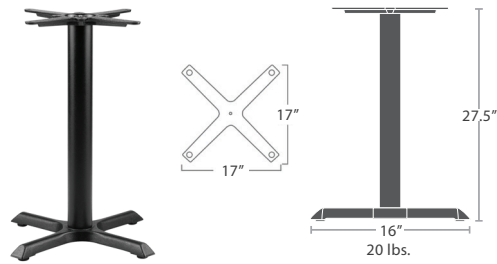

VALENCIA SERIES

De Romo's
GOURMET MARKET & RESTAURANT

MATERIAL OVERVIEW

POWDER COATED CAST IRON WITH SPECIAL OUTDOOR DURACOAT
ALL POWDER COATING OPTIONS AVAILABLE

VALENCIA 4 SF-1401-583

FITS TOPS 24" TO 36"
READY TO SHIP

VALENCIA 4 BAR SF-1401-583_SF-1401-540

READY TO SHIP

VALENCIA 4 GRANDE SF-1401-589

FITS TOPS 24" TO 60"
READY TO SHIP

VALENCIA 4 GRANDE BAR SF-1401-589_SF-1401-540

READY TO SHIP

VALENCIA ROUND DINING SF-1401-588

FITS TOPS 24" TO 48"
READY TO SHIP

VALENCIA ROUND BAR SF-1401-588_SF-1401-541

READY TO SHIP

VALENCIA ROUND DINING WITH UMBRELLA OPTION

SF-1401-588U | FITS TOPS 24" TO 48"
READY TO SHIP

VALENCIA ROUND BAR WITH UMBRELLA OPTION

SF-1401-588U_SF-1401-541U
READY TO SHIP

VALENCIA 2 DINING SET OF TWO SF-1401-515

FITS TOPS 28" TO 44"
READY TO SHIP

VALENCIA 2 BAR SET OF TWO

SF-1401-515_SF-1401-543
READY TO SHIP