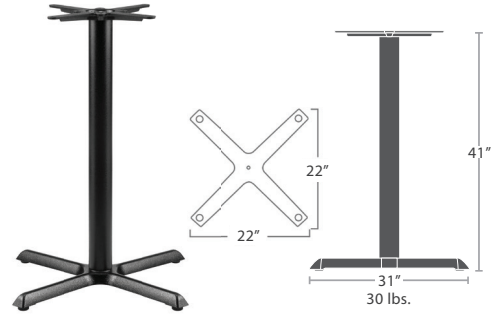

VALENCIA SERIES

De Romo's
GOURMET MARKET & RESTAURANT

MATERIAL OVERVIEW

POWDER COATED CAST IRON WITH SPECIAL OUTDOOR DURACOAT
ALL POWDER COATING OPTIONS AVAILABLE

VALENCIA 4 SF-1401-583

FITS TOPS 24" TO 36"
READY TO SHIP

VALENCIA 4 BAR SF-1401-583_SF-1401-540

READY TO SHIP

VALENCIA 4 GRANDE SF-1401-589

FITS TOPS 24" TO 60"
READY TO SHIP

VALENCIA 4 GRANDE BAR SF-1401-589_SF-1401-540

READY TO SHIP

VALENCIA ROUND DINING SF-1401-588

FITS TOPS 24" TO 48"
READY TO SHIP

VALENCIA ROUND BAR SF-1401-588_SF-1401-541

READY TO SHIP

VALENCIA ROUND DINING WITH UMBRELLA OPTION

SF-1401-588U | FITS TOPS 24" TO 48"
READY TO SHIP

VALENCIA ROUND BAR WITH UMBRELLA OPTION

SF-1401-588U_SF-1401-541U
READY TO SHIP

VALENCIA 2 DINING SET OF TWO SF-1401-515

FITS TOPS 28" TO 44"
READY TO SHIP

VALENCIA 2 BAR SET OF TWO

SF-1401-515_SF-1401-543
READY TO SHIP