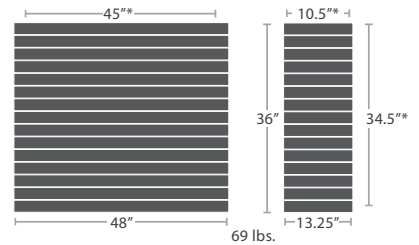

READY TO SHIP

180 lbs.

**PICNIC TABLE - 10' FOOTER SC-2404-369**

MADE TO ORDER

DINING SIDE CHAIR SC-2404-162

READY TO SHIP

DINING ARM CHAIR SC-2404-163

READY TO SHIP

BAR SIDE CHAIR SC-2404-172

READY TO SHIP

BAR ARM CHAIR SC-2404-173

READY TO SHIP

OPTIONAL CASTERS AVAILABLE

2' PLANTER WITH DURAWOOD SC-8806-792

READY TO SHIP

3' PLANTER WITH DURAWOOD SC-8806-793

\*Interior Dimensions

\*Interior Dimensions

STOCKED IN

UMBRELLA HOLE OPTION AVAILABLE

**ROUND**

**SC-2404-422**

10 lbs.

**SC-2404-424**