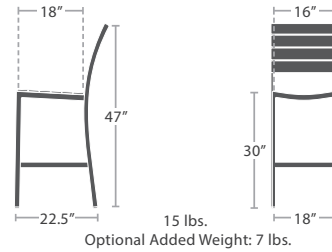

89 lbs.

**PICNIC TABLE (SQUARE) - SEATS 4 SF-2404-360**

READY TO SHIP

145 lbs.

**PICNIC TABLE - 8' FOOTER SC-2404-364**

READY TO SHIP

165 lbs.

**PICNIC TABLE - 8' FOOTER SC-2404-367**

READY TO SHIP

180 lbs.

**PICNIC TABLE - 10' FOOTER SC-2404-369**

MADE TO ORDER

DINING SIDE CHAIR SC-2404-162

READY TO SHIP

DINING ARM CHAIR SC-2404-163

READY TO SHIP

\*Interior Dimensions

\*Interior Dimensions

STOCKED IN

UMBRELLA HOLE OPTION AVAILABLE

**ROUND**

**SC-2404-422**

10 lbs.

**SC-2404-424**