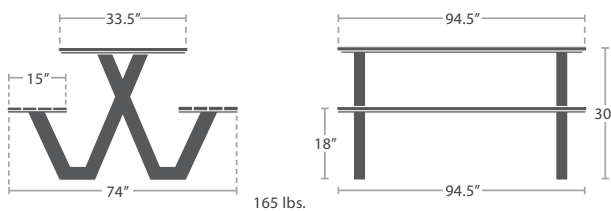

**10' BACKLESS BENCH - SEATS 5 SC-2404-188**

52 lbs.

**6' HIGHBACK BENCH - SEATS 3 SC-2404-186**

READY TO SHIP

70 lbs.

**8' HIGHBACK BENCH - SEATS 4 SC-2404-187**

93 lbs.

**10' HIGHBACK BENCH - SEATS 5 SC-2404-189**

89 lbs.

**PICNIC TABLE (SQUARE) - SEATS 4 SF-2404-360**

READY TO SHIP

145 lbs.

**PICNIC TABLE - 8' FOOTER SC-2404-364**

READY TO SHIP

165 lbs.

**PICNIC TABLE - 8' FOOTER SC-2404-367**

READY TO SHIP

180 lbs.

**PICNIC TABLE - 10' FOOTER SC-2404-369**

MADE TO ORDER

DINING SIDE CHAIR SC-2404-162

READY TO SHIP

DINING ARM CHAIR SC-2404-163

READY TO SHIP

\*Interior Dimensions

\*Interior Dimensions

STOCKED IN

UMBRELLA HOLE OPTION AVAILABLE

**ROUND**

**SC-2404-422**

10 lbs.

**SC-2404-424**