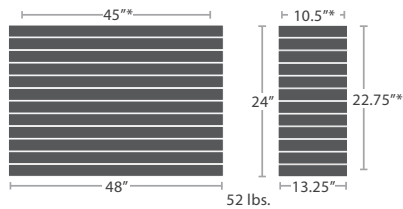

2' PLANTER WITH DURAWOOD SC-8806-792

OPTIONAL CASTERS AVAILABLE