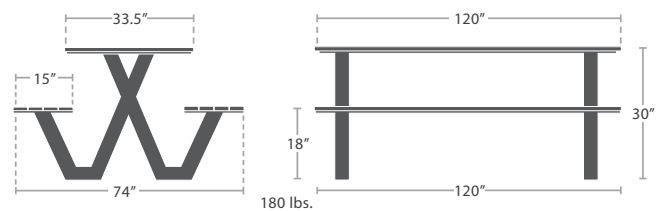

**10' BACKLESS BENCH - SEATS 5 SC-2404-188**

52 lbs.

**6' HIGHBACK BENCH - SEATS 3 SC-2404-186**

READY TO SHIP

70 lbs.

**8' HIGHBACK BENCH - SEATS 4 SC-2404-187**

93 lbs.

**10' HIGHBACK BENCH - SEATS 5 SC-2404-189**

89 lbs.

**PICNIC TABLE (SQUARE) - SEATS 4 SF-2404-360**

READY TO SHIP

145 lbs.

**PICNIC TABLE - 8' FOOTER SC-2404-364**

READY TO SHIP

165 lbs.

**PICNIC TABLE - 8' FOOTER SC-2404-367**

READY TO SHIP

180 lbs.

**PICNIC TABLE - 10' FOOTER SC-2404-369**

MADE TO ORDER

DINING SIDE CHAIR SC-2404-162

READY TO SHIP

DINING ARM CHAIR SC-2404-163

READY TO SHIP

\*Interior Dimensions

\*Interior Dimensions

STOCKED IN

UMBRELLA HOLE OPTION AVAILABLE

**ROUND**

**SC-2404-422**

10 lbs.

**SC-2404-424**