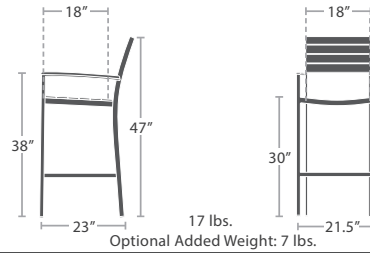

READY TO SHIP

READY TO SHIP