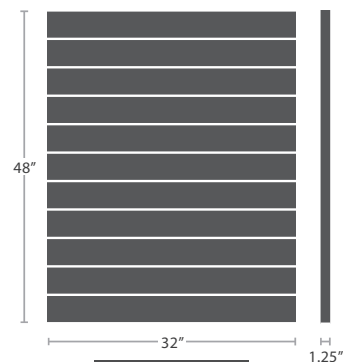

44 lbs.

**SQUARE**

**SC-2404-402**

11 lbs.

**SC-2404-405**

18 lbs.

**SC-2404-406**

25 lbs.

**SC-2404-407**

38 lbs.

**RECTANGULAR**

**SC-2404-447**

12 lbs.

**SC-2404-412**

14 lbs.

**SC-2404-414**

26 lbs.