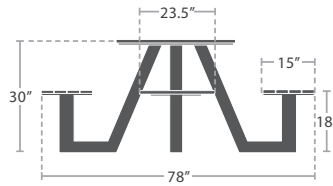

**10' BACKLESS BENCH - SEATS 5 SC-2404-188**

52 lbs.

**6' HIGHBACK BENCH - SEATS 3 SC-2404-186**

READY TO SHIP

70 lbs.

**8' HIGHBACK BENCH - SEATS 4 SC-2404-187**

93 lbs.

**10' HIGHBACK BENCH - SEATS 5 SC-2404-189**

89 lbs.

**PICNIC TABLE (SQUARE) - SEATS 4 SF-2404-360**

READY TO SHIP

145 lbs.

**PICNIC TABLE - 8' FOOTER SC-2404-364**

READY TO SHIP

165 lbs.

**PICNIC TABLE - 8' FOOTER SC-2404-367**

\*Interior Dimensions

\*Interior Dimensions

STOCKED IN

UMBRELLA HOLE OPTION AVAILABLE

**ROUND**

**SC-2404-422**

10 lbs.

**SC-2404-424**