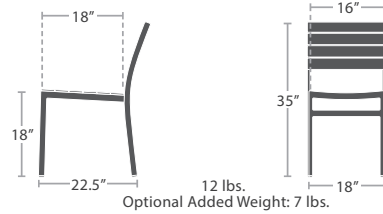

**10' BACKLESS BENCH - SEATS 5 SC-2404-188**

52 lbs.

**6' HIGHBACK BENCH - SEATS 3 SC-2404-186**

READY TO SHIP

70 lbs.

**8' HIGHBACK BENCH - SEATS 4 SC-2404-187**

93 lbs.

**10' HIGHBACK BENCH - SEATS 5 SC-2404-189**

89 lbs.

**PICNIC TABLE (SQUARE) - SEATS 4 SF-2404-360**

READY TO SHIP

145 lbs.

**PICNIC TABLE - 8' FOOTER SC-2404-364**

READY TO SHIP

165 lbs.

**PICNIC TABLE - 8' FOOTER SC-2404-367**

READY TO SHIP

180 lbs.

**PICNIC TABLE - 10' FOOTER SC-2404-369**

MADE TO ORDER

DINING SIDE CHAIR SC-2404-162

READY TO SHIP

DINING ARM CHAIR SC-2404-163

READY TO SHIP

\*Interior Dimensions

\*Interior Dimensions

STOCKED IN

UMBRELLA HOLE OPTION AVAILABLE

**ROUND**

**SC-2404-422**

10 lbs.

**SC-2404-424**