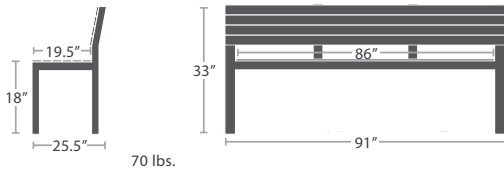

## MATERIAL OVERVIEW

POWDER COATED ALUMINUM FRAME WITH DURAWOOD SLATS

32 lbs.

**6' BACKLESS BENCH - SEATS 3 SC-2404-183**

READY TO SHIP

44 lbs.

**8' BACKLESS BENCH - SEATS 4 SC-2404-184**

58 lbs.

**10' BACKLESS BENCH - SEATS 5 SC-2404-188**

52 lbs.

**6' HIGHBACK BENCH - SEATS 3 SC-2404-186**

READY TO SHIP

70 lbs.

**8' HIGHBACK BENCH - SEATS 4 SC-2404-187**

93 lbs.

**10' HIGHBACK BENCH - SEATS 5 SC-2404-189**

89 lbs.

**PICNIC TABLE (SQUARE) - SEATS 4 SF-2404-360**

READY TO SHIP

145 lbs.

**PICNIC TABLE - 8' FOOTER SC-2404-364**

READY TO SHIP

165 lbs.

**PICNIC TABLE - 8' FOOTER SC-2404-367**

\*Interior Dimensions

\*Interior Dimensions

STOCKED IN

UMBRELLA HOLE OPTION AVAILABLE

**ROUND**

**SC-2404-422**

10 lbs.

**SC-2404-424**