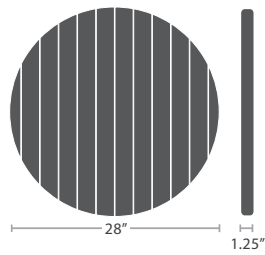

READY TO SHIP

180 lbs.

**PICNIC TABLE - 10' FOOTER SC-2404-369**

MADE TO ORDER

DINING SIDE CHAIR SC-2404-162

READY TO SHIP

DINING ARM CHAIR SC-2404-163

READY TO SHIP

BAR SIDE CHAIR SC-2404-172

READY TO SHIP

BAR ARM CHAIR SC-2404-173

READY TO SHIP

OPTIONAL CASTERS AVAILABLE

2' PLANTER WITH DURAWOOD SC-8806-792

READY TO SHIP

3' PLANTER WITH DURAWOOD SC-8806-793

\*Interior Dimensions

\*Interior Dimensions

STOCKED IN

UMBRELLA HOLE OPTION AVAILABLE

**ROUND**

**SC-2404-422**

10 lbs.

**SC-2404-424**

13 lbs.

**SC-2404-425**

19 lbs.

**SC-2404-426**

25 lbs.

**SC-2404-427**

32 lbs.

**SC-2404-429**