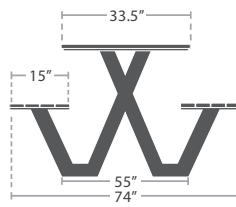

**10' BACKLESS BENCH - SEATS 5 SC-2404-188**

52 lbs.

**6' HIGHBACK BENCH - SEATS 3 SC-2404-186**

READY TO SHIP

70 lbs.

**8' HIGHBACK BENCH - SEATS 4 SC-2404-187**

93 lbs.

**10' HIGHBACK BENCH - SEATS 5 SC-2404-189**

89 lbs.

**PICNIC TABLE (SQUARE) - SEATS 4 SF-2404-360**

READY TO SHIP

145 lbs.

**PICNIC TABLE - 8' FOOTER SC-2404-364**

READY TO SHIP

165 lbs.

**PICNIC TABLE - 8' FOOTER SC-2404-367**

\*Interior Dimensions

\*Interior Dimensions

STOCKED IN

UMBRELLA HOLE OPTION AVAILABLE

**ROUND**

**SC-2404-422**

10 lbs.

**SC-2404-424**

**SC-2404-407**

38 lbs.

**RECTANGULAR**

**SC-2404-447**

12 lbs.

**SC-2404-412**

14 lbs.

**SC-2404-414**