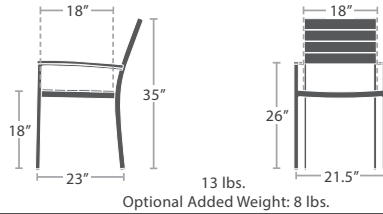

**10' BACKLESS BENCH - SEATS 5 SC-2404-188**

52 lbs.

**6' HIGHBACK BENCH - SEATS 3 SC-2404-186**

READY TO SHIP

70 lbs.

**8' HIGHBACK BENCH - SEATS 4 SC-2404-187**

93 lbs.

**10' HIGHBACK BENCH - SEATS 5 SC-2404-189**

89 lbs.

**PICNIC TABLE (SQUARE) - SEATS 4 SF-2404-360**

READY TO SHIP

145 lbs.

**PICNIC TABLE - 8' FOOTER SC-2404-364**

READY TO SHIP

165 lbs.

**PICNIC TABLE - 8' FOOTER SC-2404-367**

READY TO SHIP

180 lbs.

**PICNIC TABLE - 10' FOOTER SC-2404-369**

MADE TO ORDER

DINING SIDE CHAIR SC-2404-162

READY TO SHIP

DINING ARM CHAIR SC-2404-163

READY TO SHIP

\*Interior Dimensions

\*Interior Dimensions

STOCKED IN

UMBRELLA HOLE OPTION AVAILABLE

**ROUND**

**SC-2404-422**

10 lbs.

**SC-2404-424**