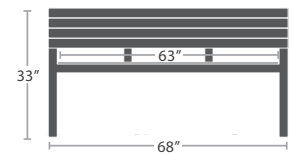

## MATERIAL OVERVIEW

POWDER COATED ALUMINUM FRAME WITH DURAWOOD SLATS

32 lbs.

**6' BACKLESS BENCH - SEATS 3 SC-2404-183**

READY TO SHIP

44 lbs.

**8' BACKLESS BENCH - SEATS 4 SC-2404-184**

58 lbs.

**10' BACKLESS BENCH - SEATS 5 SC-2404-188**

52 lbs.

**6' HIGHBACK BENCH - SEATS 3 SC-2404-186**

READY TO SHIP

70 lbs.

**8' HIGHBACK BENCH - SEATS 4 SC-2404-187**

93 lbs.

**10' HIGHBACK BENCH - SEATS 5 SC-2404-189**

\*Interior Dimensions

\*Interior Dimensions

STOCKED IN

UMBRELLA HOLE OPTION AVAILABLE

**ROUND**

**SC-2404-422**

10 lbs.

**SC-2404-424**