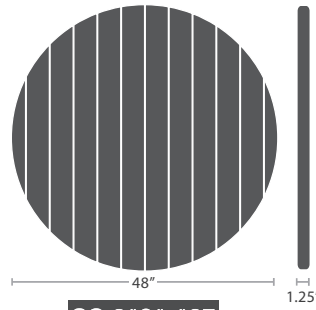

\*Interior Dimensions

\*Interior Dimensions

STOCKED IN

UMBRELLA HOLE OPTION AVAILABLE

**ROUND**

**SC-2404-422**

10 lbs.

**SC-2404-424**

13 lbs.

**SC-2404-425**

19 lbs.

**SC-2404-426**

25 lbs.

**SC-2404-427**

32 lbs.

**SC-2404-429**

44 lbs.

**SQUARE**

**SC-2404-402**

11 lbs.

**SC-2404-405**

18 lbs.

**SC-2404-406**

25 lbs.

**SC-2404-407**

38 lbs.

**RECTANGULAR**

**SC-2404-447**

12 lbs.

**SC-2404-412**

14 lbs.

**SC-2404-414**