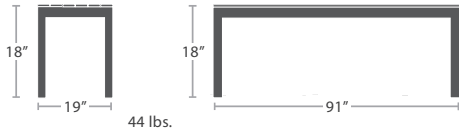

## MATERIAL OVERVIEW

POWDER COATED ALUMINUM FRAME WITH DURAWOOD SLATS

32 lbs.

**6' BACKLESS BENCH - SEATS 3 SC-2404-183**

READY TO SHIP

44 lbs.

**8' BACKLESS BENCH - SEATS 4 SC-2404-184**

58 lbs.

**10' BACKLESS BENCH - SEATS 5 SC-2404-188**

52 lbs.

**6' HIGHBACK BENCH - SEATS 3 SC-2404-186**

READY TO SHIP

70 lbs.

**8' HIGHBACK BENCH - SEATS 4 SC-2404-187**

93 lbs.

**10' HIGHBACK BENCH - SEATS 5 SC-2404-189**

\*Interior Dimensions

\*Interior Dimensions

STOCKED IN

UMBRELLA HOLE OPTION AVAILABLE

**ROUND**

**SC-2404-422**

10 lbs.

**SC-2404-424**