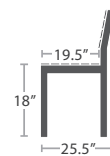

## MATERIAL OVERVIEW

POWDER COATED ALUMINUM FRAME WITH DURAWOOD SLATS

32 lbs.

**6' BACKLESS BENCH - SEATS 3 SC-2404-183**

READY TO SHIP

44 lbs.

**8' BACKLESS BENCH - SEATS 4 SC-2404-184**

58 lbs.

**10' BACKLESS BENCH - SEATS 5 SC-2404-188**

52 lbs.

**6' HIGHBACK BENCH - SEATS 3 SC-2404-186**

READY TO SHIP

70 lbs.

**8' HIGHBACK BENCH - SEATS 4 SC-2404-187**

93 lbs.

**10' HIGHBACK BENCH - SEATS 5 SC-2404-189**

89 lbs.

**PICNIC TABLE (SQUARE) - SEATS 4 SF-2404-360**

READY TO SHIP

145 lbs.

**PICNIC TABLE - 8' FOOTER SC-2404-364**

READY TO SHIP

165 lbs.

**PICNIC TABLE - 8' FOOTER SC-2404-367**

\*Interior Dimensions

\*Interior Dimensions

STOCKED IN

UMBRELLA HOLE OPTION AVAILABLE

**ROUND**

**SC-2404-422**

10 lbs.

**SC-2404-424**