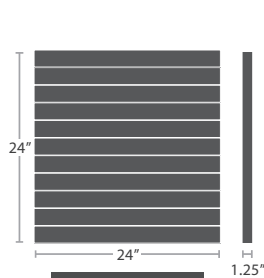

\*Interior Dimensions

\*Interior Dimensions

STOCKED IN

UMBRELLA HOLE OPTION AVAILABLE

**ROUND**

**SC-2404-422**

10 lbs.

**SC-2404-424**

13 lbs.

**SC-2404-425**

19 lbs.

**SC-2404-426**

25 lbs.

**SC-2404-427**

32 lbs.

**SC-2404-429**

44 lbs.

**SQUARE**

**SC-2404-402**

11 lbs.

**SC-2404-405**

18 lbs.

**SC-2404-406**

25 lbs.

**SC-2404-407**

38 lbs.

**RECTANGULAR**

**SC-2404-447**

12 lbs.

**SC-2404-412**

14 lbs.

**SC-2404-414**