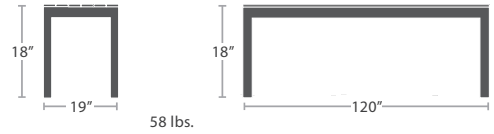

## MATERIAL OVERVIEW

POWDER COATED ALUMINUM FRAME WITH DURAWOOD SLATS

32 lbs.

**6' BACKLESS BENCH - SEATS 3 SC-2404-183**

READY TO SHIP

44 lbs.

**8' BACKLESS BENCH - SEATS 4 SC-2404-184**

58 lbs.

**10' BACKLESS BENCH - SEATS 5 SC-2404-188**

52 lbs.

**6' HIGHBACK BENCH - SEATS 3 SC-2404-186**

READY TO SHIP

70 lbs.

**8' HIGHBACK BENCH - SEATS 4 SC-2404-187**

93 lbs.

**10' HIGHBACK BENCH - SEATS 5 SC-2404-189**