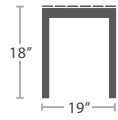

## MATERIAL OVERVIEW

POWDER COATED ALUMINUM FRAME WITH DURAWOOD SLATS

32 lbs.

**6' BACKLESS BENCH - SEATS 3 SC-2404-183**

READY TO SHIP

44 lbs.

**8' BACKLESS BENCH - SEATS 4 SC-2404-184**

58 lbs.

**10' BACKLESS BENCH - SEATS 5 SC-2404-188**

52 lbs.

**6' HIGHBACK BENCH - SEATS 3 SC-2404-186**

READY TO SHIP

70 lbs.

**8' HIGHBACK BENCH - SEATS 4 SC-2404-187**

93 lbs.

**10' HIGHBACK BENCH - SEATS 5 SC-2404-189**

89 lbs.

**PICNIC TABLE (SQUARE) - SEATS 4 SF-2404-360**

READY TO SHIP

145 lbs.

**PICNIC TABLE - 8' FOOTER SC-2404-364**

READY TO SHIP

165 lbs.

**PICNIC TABLE - 8' FOOTER SC-2404-367**

\*Interior Dimensions

\*Interior Dimensions

STOCKED IN

UMBRELLA HOLE OPTION AVAILABLE

**ROUND**

**SC-2404-422**

10 lbs.

**SC-2404-424**