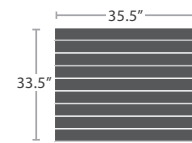

**10' BACKLESS BENCH - SEATS 5 SC-2404-188**

52 lbs.

**6' HIGHBACK BENCH - SEATS 3 SC-2404-186**

READY TO SHIP

70 lbs.

**8' HIGHBACK BENCH - SEATS 4 SC-2404-187**

93 lbs.

**10' HIGHBACK BENCH - SEATS 5 SC-2404-189**

89 lbs.

**PICNIC TABLE (SQUARE) - SEATS 4 SF-2404-360**

READY TO SHIP

145 lbs.

**PICNIC TABLE - 8' FOOTER SC-2404-364**

READY TO SHIP

165 lbs.

**PICNIC TABLE - 8' FOOTER SC-2404-367**