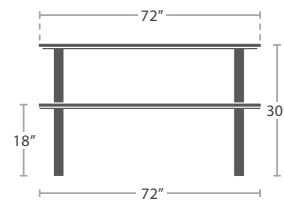

**10' BACKLESS BENCH - SEATS 5 SC-2404-188**

52 lbs.

**6' HIGHBACK BENCH - SEATS 3 SC-2404-186**

READY TO SHIP

70 lbs.

**8' HIGHBACK BENCH - SEATS 4 SC-2404-187**

93 lbs.

**10' HIGHBACK BENCH - SEATS 5 SC-2404-189**

89 lbs.

**PICNIC TABLE (SQUARE) - SEATS 4 SF-2404-360**

READY TO SHIP

145 lbs.

**PICNIC TABLE - 8' FOOTER SC-2404-364**

READY TO SHIP

165 lbs.

**PICNIC TABLE - 8' FOOTER SC-2404-367**

READY TO SHIP

180 lbs.

**PICNIC TABLE - 10' FOOTER SC-2404-369**

MADE TO ORDER

DINING SIDE CHAIR SC-2404-162

READY TO SHIP

DINING ARM CHAIR SC-2404-163

READY TO SHIP

\*Interior Dimensions

\*Interior Dimensions

STOCKED IN

UMBRELLA HOLE OPTION AVAILABLE

**ROUND**

**SC-2404-422**

10 lbs.

**SC-2404-424**