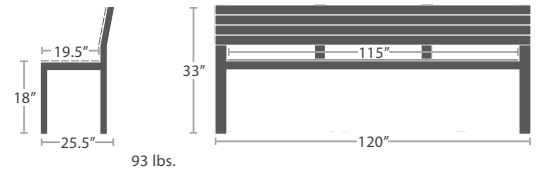

## MATERIAL OVERVIEW

POWDER COATED ALUMINUM FRAME WITH DURAWOOD SLATS

32 lbs.

**6' BACKLESS BENCH - SEATS 3 SC-2404-183**

READY TO SHIP

44 lbs.

**8' BACKLESS BENCH - SEATS 4 SC-2404-184**

58 lbs.

**10' BACKLESS BENCH - SEATS 5 SC-2404-188**

52 lbs.

**6' HIGHBACK BENCH - SEATS 3 SC-2404-186**

READY TO SHIP

70 lbs.

**8' HIGHBACK BENCH - SEATS 4 SC-2404-187**

93 lbs.

**10' HIGHBACK BENCH - SEATS 5 SC-2404-189**

89 lbs.

**PICNIC TABLE (SQUARE) - SEATS 4 SF-2404-360**

READY TO SHIP

145 lbs.

**PICNIC TABLE - 8' FOOTER SC-2404-364**

READY TO SHIP

165 lbs.

**PICNIC TABLE - 8' FOOTER SC-2404-367**

\*Interior Dimensions

\*Interior Dimensions

STOCKED IN

UMBRELLA HOLE OPTION AVAILABLE

**ROUND**

**SC-2404-422**

10 lbs.

**SC-2404-424**