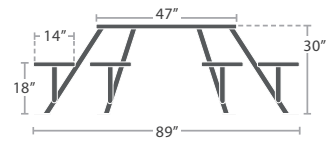

MADE TO ORDER

VIENNA EASTON ROUND PICNIC TABLE - SEATS 6 SF-2404-638-EA

MADE TO ORDER

VIENNA EASTON ROUND PICNIC TABLE - SEATS 6 - ADA SF-2404-638-EA-ADA

MADE TO ORDER