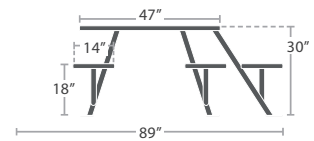

MADE TO ORDER

VIENNA EASTON ROUND PICNIC TABLE - SEATS 6 SF-2404-638-EA

MADE TO ORDER

VIENNA EASTON ROUND PICNIC TABLE - SEATS 6 - ADA SF-2404-638-EA-ADA

MADE TO ORDER