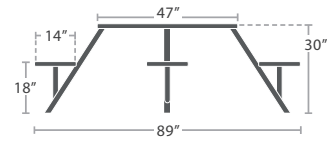

VIENNA EASTON ROUND PICNIC TABLE - SEATS 4 SF-2404-637-EA

MADE TO ORDER