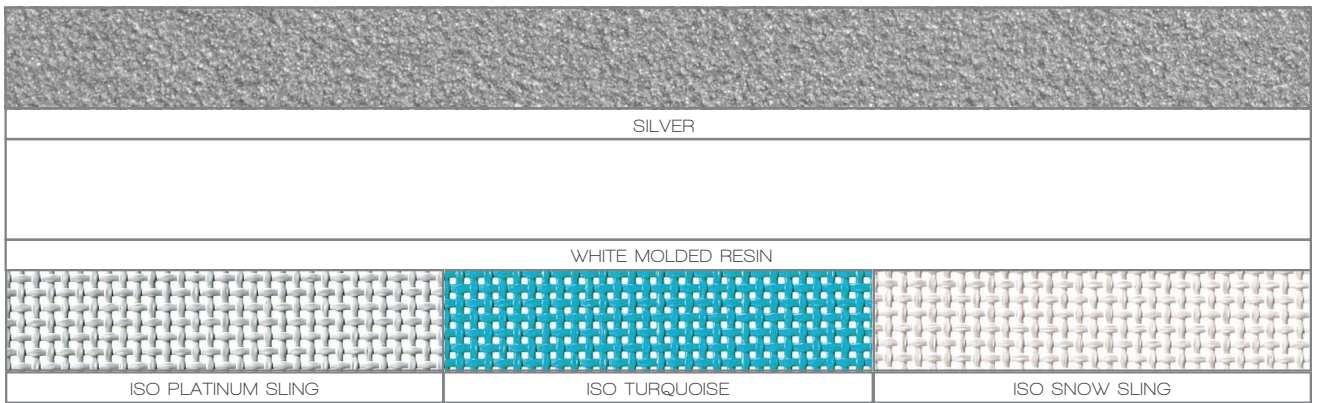

WAVE SERIES

POWDER COATED ALUMINUM FRAME | MOLDED RESIN LEGS | SLING SEAT AND BACK

ARMLESS CHAISE SF-2038-134

READY TO SHIP

3.86 lbs.

SIDE TABLE SF-2038-302

READY TO SHIP