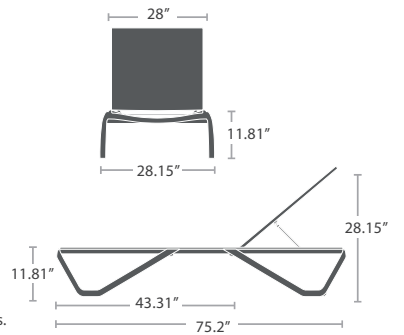

WAVE SERIES

POWDER COATED ALUMINUM FRAME | MOLDED RESIN LEGS | SLING SEAT AND BACK

ARMLESS CHAISE SF-2038-134

READY TO SHIP

3.86 lbs.

SIDE TABLE SF-2038-302

READY TO SHIP