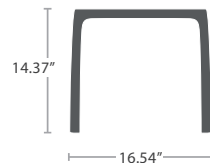

WAVE SERIES

POWDER COATED ALUMINUM FRAME | MOLDED RESIN LEGS | SLING SEAT AND BACK

ARMLESS CHAISE SF-2038-134

READY TO SHIP

3.86 lbs.

SIDE TABLE SF-2038-302

READY TO SHIP