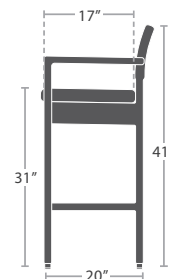

READY TO SHIP

11 lbs.

BAR SIDE CHAIR SF-2002-172

READY TO SHIP

12 lbs.

BAR ARM CHAIR SF-2002-173

READY TO SHIP

19 lbs.