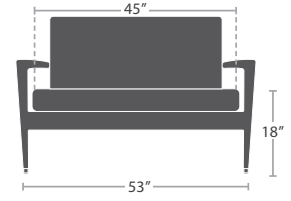

READY TO SHIP

11 lbs.

BAR SIDE CHAIR SF-2002-172

READY TO SHIP

12 lbs.

BAR ARM CHAIR SF-2002-173

READY TO SHIP

19 lbs.

CLUB CHAIR SF-2002-101

READY TO SHIP

29 lbs.

LOVESEAT SF-2002-102

READY TO SHIP

20 lbs.

ROCKING CHAIR SF-2002-190

READY TO SHIP