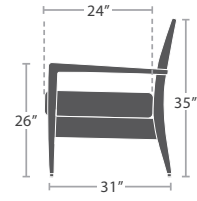

READY TO SHIP

11 lbs.

BAR SIDE CHAIR SF-2002-172

READY TO SHIP

12 lbs.

BAR ARM CHAIR SF-2002-173

READY TO SHIP

19 lbs.

CLUB CHAIR SF-2002-101

READY TO SHIP

29 lbs.

LOVESEAT SF-2002-102

READY TO SHIP

20 lbs.

ROCKING CHAIR SF-2002-190

READY TO SHIP