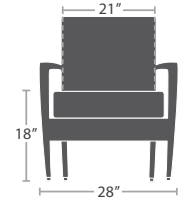

READY TO SHIP

11 lbs.

BAR SIDE CHAIR SF-2002-172

READY TO SHIP

12 lbs.

BAR ARM CHAIR SF-2002-173

READY TO SHIP

19 lbs.

CLUB CHAIR SF-2002-101

READY TO SHIP

29 lbs.

LOVESEAT SF-2002-102

READY TO SHIP

20 lbs.

ROCKING CHAIR SF-2002-190

READY TO SHIP