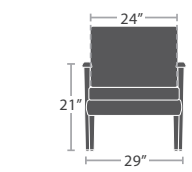

READY TO SHIP

11 lbs.

BAR SIDE CHAIR SF-2002-172

READY TO SHIP

12 lbs.

BAR ARM CHAIR SF-2002-173

READY TO SHIP

19 lbs.

CLUB CHAIR SF-2002-101

READY TO SHIP

29 lbs.

LOVESEAT SF-2002-102

READY TO SHIP

20 lbs.

ROCKING CHAIR SF-2002-190

READY TO SHIP

33 lbs.

CHAISE WITH ARMS SF-2002-104

READY TO SHIP

15 lbs.

END TABLE BASE SF-2002-303

READY TO SHIP

33 lbs.

COFFEE TABLE SF-2002-311