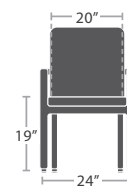

STOCKED IN

11 lbs.

DINING ARM CHAIR SF-2002-163

READY TO SHIP