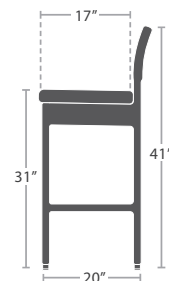

READY TO SHIP

11 lbs.

BAR SIDE CHAIR SF-2002-172

READY TO SHIP

12 lbs.

BAR ARM CHAIR SF-2002-173

READY TO SHIP

19 lbs.