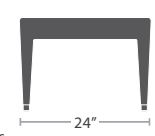

CLUB CHAIR SF-2002-101

READY TO SHIP

29 lbs.

LOVESEAT SF-2002-102

READY TO SHIP

20 lbs.

ROCKING CHAIR SF-2002-190

READY TO SHIP

33 lbs.

CHAISE WITH ARMS SF-2002-104

READY TO SHIP

15 lbs.

END TABLE BASE SF-2002-303

READY TO SHIP

33 lbs.

COFFEE TABLE SF-2002-311