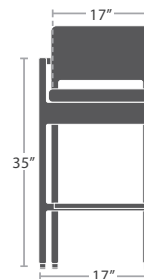

READY TO SHIP

11 lbs.

BAR SIDE CHAIR SF-2002-172

READY TO SHIP

12 lbs.

BAR ARM CHAIR SF-2002-173

READY TO SHIP

19 lbs.