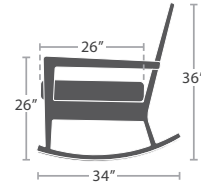

READY TO SHIP

11 lbs.

BAR SIDE CHAIR SF-2002-172

READY TO SHIP

12 lbs.

BAR ARM CHAIR SF-2002-173

READY TO SHIP

19 lbs.

CLUB CHAIR SF-2002-101

READY TO SHIP

29 lbs.

LOVESEAT SF-2002-102

READY TO SHIP

20 lbs.

ROCKING CHAIR SF-2002-190

READY TO SHIP

33 lbs.

CHAISE WITH ARMS SF-2002-104

READY TO SHIP

15 lbs.

END TABLE BASE SF-2002-303

READY TO SHIP

33 lbs.

COFFEE TABLE SF-2002-311