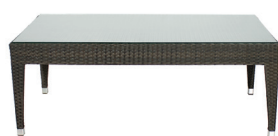

33 lbs.

CHAISE WITH ARMS SF-2002-104

READY TO SHIP

15 lbs.

END TABLE BASE SF-2002-303

READY TO SHIP

33 lbs.

COFFEE TABLE SF-2002-311