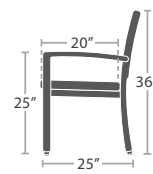

STOCKED IN

11 lbs.

DINING ARM CHAIR SF-2002-163

READY TO SHIP