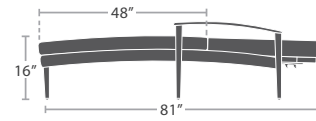

CLUB CHAIR SF-2002-101

READY TO SHIP

29 lbs.

LOVESEAT SF-2002-102

READY TO SHIP

20 lbs.

ROCKING CHAIR SF-2002-190

READY TO SHIP

33 lbs.

CHAISE WITH ARMS SF-2002-104

READY TO SHIP

15 lbs.

END TABLE BASE SF-2002-303

READY TO SHIP

33 lbs.

COFFEE TABLE SF-2002-311