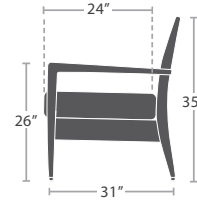

READY TO SHIP

11 lbs.

BAR SIDE CHAIR SF-2002-172

READY TO SHIP

12 lbs.

BAR ARM CHAIR SF-2002-173

READY TO SHIP

19 lbs.

CLUB CHAIR SF-2002-101

READY TO SHIP

29 lbs.

LOVESEAT SF-2002-102

READY TO SHIP

20 lbs.

ROCKING CHAIR SF-2002-190

READY TO SHIP