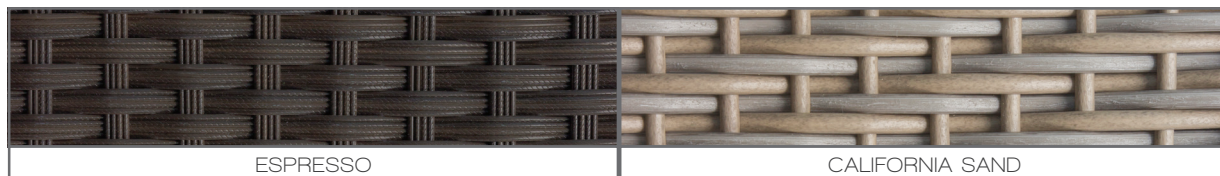

ZEN COLLECTION

MATERIAL OVERVIEW

POWDER COATED ALUMINUM FRAME | ALL DURAWEAWE WICKER OPTIONS AVAILABLE | FROSTED TEMPERED GLASS ONSET | STANDARD CUSHIONS ARE INCLUDED

STOCKED IN

11 lbs.

DINING ARM CHAIR SF-2002-163

READY TO SHIP

11 lbs.

BAR SIDE CHAIR SF-2002-172

READY TO SHIP

12 lbs.

BAR ARM CHAIR SF-2002-173

READY TO SHIP

19 lbs.