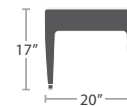

READY TO SHIP

11 lbs.

BAR SIDE CHAIR SF-2002-172

READY TO SHIP

12 lbs.

BAR ARM CHAIR SF-2002-173

READY TO SHIP

19 lbs.

CLUB CHAIR SF-2002-101

READY TO SHIP

29 lbs.

LOVESEAT SF-2002-102

READY TO SHIP

20 lbs.

ROCKING CHAIR SF-2002-190

READY TO SHIP

33 lbs.

CHAISE WITH ARMS SF-2002-104

READY TO SHIP

15 lbs.

END TABLE BASE SF-2002-303

READY TO SHIP

33 lbs.

COFFEE TABLE SF-2002-311