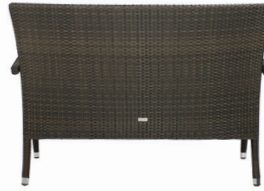

ZEN COLLECTION

MATERIAL OVERVIEW

POWDER COATED ALUMINUM FRAME | ALL DURAWEAWE WICKER OPTIONS AVAILABLE | FROSTED TEMPERED GLASS ONSET | STANDARD CUSHIONS ARE INCLUDED

STOCKED IN

11 lbs.

DINING ARM CHAIR SF-2002-163

READY TO SHIP

11 lbs.

BAR SIDE CHAIR SF-2002-172

READY TO SHIP

12 lbs.

BAR ARM CHAIR SF-2002-173

READY TO SHIP

19 lbs.

CLUB CHAIR SF-2002-101

READY TO SHIP

29 lbs.

LOVESEAT SF-2002-102

READY TO SHIP

20 lbs.

ROCKING CHAIR SF-2002-190

READY TO SHIP