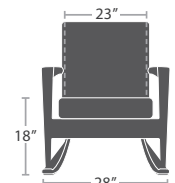

READY TO SHIP

11 lbs.

BAR SIDE CHAIR SF-2002-172

READY TO SHIP

12 lbs.

BAR ARM CHAIR SF-2002-173

READY TO SHIP

19 lbs.

CLUB CHAIR SF-2002-101

READY TO SHIP

29 lbs.

LOVESEAT SF-2002-102

READY TO SHIP

20 lbs.

ROCKING CHAIR SF-2002-190

READY TO SHIP

33 lbs.

CHAISE WITH ARMS SF-2002-104

READY TO SHIP

15 lbs.

END TABLE BASE SF-2002-303

READY TO SHIP

33 lbs.

COFFEE TABLE SF-2002-311