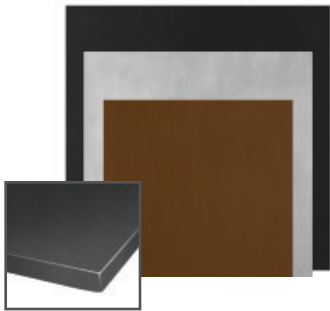

CORSA

SERIES

Table Tops

- Powder Coated Honeycomb Core Aluminum

All Powder Coating Options Available
Additional lead times and fees may apply.

- Umbrella Hole option available
Additional lead times and fees may apply.

Corso Table Top shown with Sedona Dining Table Base and Miami Dining Side Chair.

SQUARE

- SC-1014-402 | Width: 24" Depth: 24" Height: 1.25" Weight: 8 lbs.
- SC-1014-405 | Width: 32" Depth: 32" Height: 1.25" Weight: 13 lbs.
- SC-1014-406 | Width: 36" Depth: 36" Height: 1.25" Weight: 15 lbs.

RECTANGULAR

- SC-1014-412 | Width: 28" Depth: 32" Height: 1.25" Weight: 12 lbs.
- SC-1014-414 | Width: 32" Depth: 48" Height: 1.25" Weight: 19 lbs.

AVAILABLE FINISHES

BRONZE

CONCRETE

TEX GRAY

GRAY WOOD LOOK

TEAK WOOD LOOK

DARK WOOD LOOK

- Paired Bases:
Palm 4 HD, Palm 2, Valencia 4 Grande, Valencia Round, Valencia 2, Verona Large Round/Square, Verona Extra Large Round, Verona Double Post