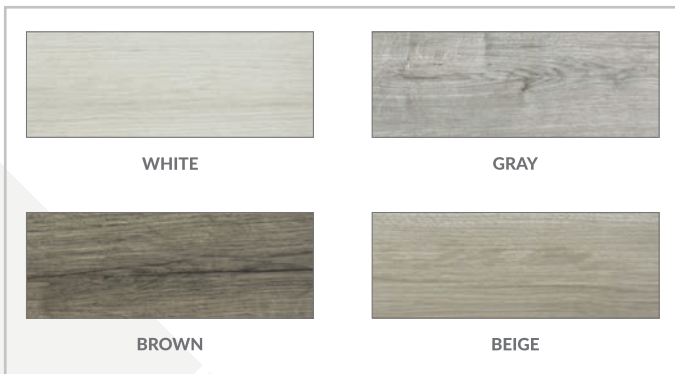

Width: 75"  
Depth: 51"  
Height: 29"  
Weight: 68 lbs.

**MEGA DINING TABLE**  
SO-3205-373

Width: 120"  
Depth: 51"  
Height: 29"  
Weight: 280 lbs.

**MEGA DINING TABLE (BAR HEIGHT)**  
SO-3205-374

Width: 120"  
Depth: 51"  
Height: 41"  
Weight: 300 lbs.

## PORCELAIN FINISHES FOR TABLE TOPS