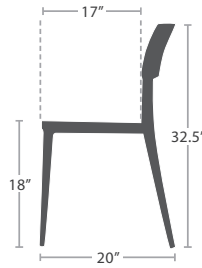

ALBANY SERIES

MATERIAL OVERVIEW

INJECTION MOLDED RESIN

8 lbs.

DINING CHAIR SC-2607-162

READY TO SHIP

STOCKED IN

GREEN