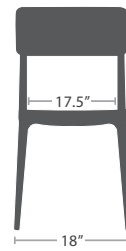

ALBANY SERIES

MATERIAL OVERVIEW

INJECTION MOLDED RESIN

8 lbs.

DINING CHAIR SC-2607-162

READY TO SHIP

STOCKED IN

GREEN