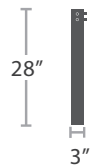

**PARSONS LEGS**

MADE TO ORDER

**SQUARE X STYLE**

MADE TO ORDER

FLAT X STYLE DINING

MADE TO ORDER

49 SF-1030-618-1

98 SF-1030-618-2