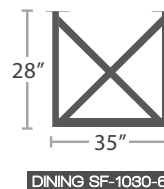

**PARSONS LEGS**

MADE TO ORDER

**SQUARE X STYLE**

MADE TO ORDER

FLAT X STYLE DINING

MADE TO ORDER

49 SF-1030-618-1

98 SF-1030-618-2