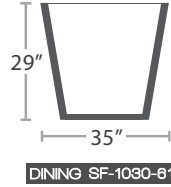

U STYLE

MADE TO ORDER