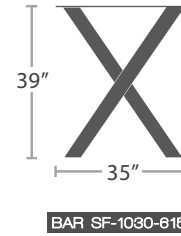

X STYLE

MADE TO ORDER