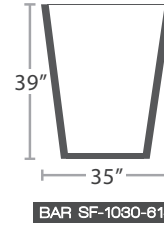

U STYLE

MADE TO ORDER