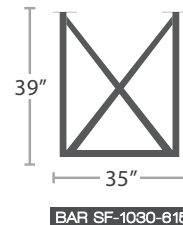

**PARSONS LEGS**

MADE TO ORDER

**SQUARE X STYLE**

MADE TO ORDER

FLAT X STYLE DINING

MADE TO ORDER

49 SF-1030-618-1

98 SF-1030-618-2