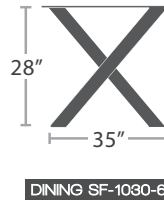

X STYLE

MADE TO ORDER