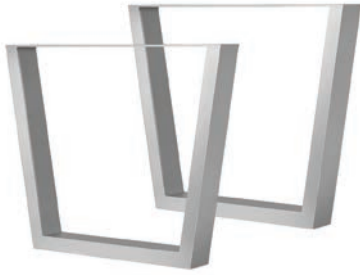

U STYLE

MADE TO ORDER