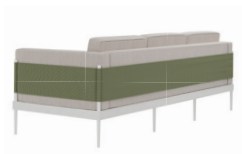

OLIVER COLLECTION

MATERIAL OVERVIEW

UPHOLSTERY OR SLING FABRIC OUTSIDE COVER DEEP SEATING | PORCELAIN TOP TABLES WITH ALUMINUM FRAME

PORCELAIN TOP INSERT OPTIONS

CLUB CHAIR SF-1039-101

MADE TO ORDER

BACK PILLOW
WIDTH: 25"
LENGTH: 16"
THICKNESS: 2"

CLUB CHAIR - PILLOW SF-1039-101-PILLOW

CUSHION ONLY

MADE TO ORDER

LOVESEAT SF-1039-102

MADE TO ORDER

BACK PILLOW X2
WIDTH: 25"
LENGTH: 16"
THICKNESS: 2"

BOLSTER PILLOW X2
WIDTH: 25"
DIAMETER: 6"

LOVESEAT - PILLOW SF-1039-102-PILLOW

CUSHION ONLY

MADE TO ORDER

SOFA SF-1039-103

MADE TO ORDER

BACK PILLOW X3
WIDTH: 25"
LENGTH: 16"
THICKNESS: 2"

BOLSTER PILLOW X2
WIDTH: 25"
DIAMETER: 6"

SOFA - PILLOW SF-1039-103-PILLOW

CUSHION ONLY