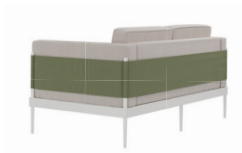

OLIVER COLLECTION

MATERIAL OVERVIEW

UPHOLSTERY OR SLING FABRIC OUTSIDE COVER DEEP SEATING | PORCELAIN TOP TABLES WITH ALUMINUM FRAME

PORCELAIN TOP INSERT OPTIONS

CLUB CHAIR SF-1039-101

MADE TO ORDER

BACK PILLOW
WIDTH: 25"
LENGTH: 16"
THICKNESS: 2"

CLUB CHAIR - PILLOW SF-1039-101-PILLOW

CUSHION ONLY

MADE TO ORDER

LOVESEAT SF-1039-102

MADE TO ORDER

BACK PILLOW X2
WIDTH: 25"
LENGTH: 16"
THICKNESS: 2"

BOLSTER PILLOW X2
WIDTH: 25"
DIAMETER: 6"

LOVESEAT - PILLOW SF-1039-102-PILLOW

CUSHION ONLY

MADE TO ORDER

SOFA SF-1039-103

MADE TO ORDER

BACK PILLOW X3
WIDTH: 25"
LENGTH: 16"
THICKNESS: 2"

BOLSTER PILLOW X2
WIDTH: 25"
DIAMETER: 6"

SOFA - PILLOW SF-1039-103-PILLOW

CUSHION ONLY