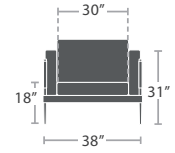

OLIVER COLLECTION

MATERIAL OVERVIEW

UPHOLSTERY OR SLING FABRIC OUTSIDE COVER DEEP SEATING | PORCELAIN TOP TABLES WITH ALUMINUM FRAME

PORCELAIN TOP INSERT OPTIONS

CLUB CHAIR SF-1039-101

MADE TO ORDER

BACK PILLOW
WIDTH: 25"
LENGTH: 16"
THICKNESS: 2"

CLUB CHAIR - PILLOW SF-1039-101-PILLOW

CUSHION ONLY

MADE TO ORDER

LOVESEAT SF-1039-102

MADE TO ORDER

BACK PILLOW X2
WIDTH: 25"
LENGTH: 16"
THICKNESS: 2"

BOLSTER PILLOW X2
WIDTH: 25"
DIAMETER: 6"

LOVESEAT - PILLOW SF-1039-102-PILLOW

CUSHION ONLY

MADE TO ORDER

SOFA SF-1039-103

MADE TO ORDER

BACK PILLOW X3
WIDTH: 25"
LENGTH: 16"
THICKNESS: 2"

BOLSTER PILLOW X2
WIDTH: 25"
DIAMETER: 6"

SOFA - PILLOW SF-1039-103-PILLOW

CUSHION ONLY