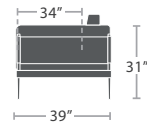

OLIVER COLLECTION

MATERIAL OVERVIEW

UPHOLSTERY OR SLING FABRIC OUTSIDE COVER DEEP SEATING | PORCELAIN TOP TABLES WITH ALUMINUM FRAME

PORCELAIN TOP INSERT OPTIONS

CLUB CHAIR SF-1039-101

MADE TO ORDER

BACK PILLOW
WIDTH: 25"
LENGTH: 16"
THICKNESS: 2"

CLUB CHAIR - PILLOW SF-1039-101-PILLOW

CUSHION ONLY

MADE TO ORDER

LOVESEAT SF-1039-102

MADE TO ORDER

BACK PILLOW X2
WIDTH: 25"
LENGTH: 16"
THICKNESS: 2"

BOLSTER PILLOW X2
WIDTH: 25"
DIAMETER: 6"

LOVESEAT - PILLOW SF-1039-102-PILLOW

CUSHION ONLY

MADE TO ORDER

SOFA SF-1039-103

MADE TO ORDER

BACK PILLOW X3
WIDTH: 25"
LENGTH: 16"
THICKNESS: 2"

BOLSTER PILLOW X2
WIDTH: 25"
DIAMETER: 6"

SOFA - PILLOW SF-1039-103-PILLOW

CUSHION ONLY