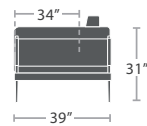

CLUB CHAIR - PILLOW SF-1039-101-PILLOW

CUSHION ONLY

MADE TO ORDER

LOVESEAT SF-1039-102

MADE TO ORDER

BACK PILLOW X2
WIDTH: 25"
LENGTH: 16"
THICKNESS: 2"

BOLSTER PILLOW X2
WIDTH: 25"
DIAMETER: 6"

LOVESEAT - PILLOW SF-1039-102-PILLOW

CUSHION ONLY

MADE TO ORDER

SOFA SF-1039-103

MADE TO ORDER

BACK PILLOW X3
WIDTH: 25"
LENGTH: 16"
THICKNESS: 2"

BOLSTER PILLOW X2
WIDTH: 25"
DIAMETER: 6"

SOFA - PILLOW SF-1039-103-PILLOW

CUSHION ONLY