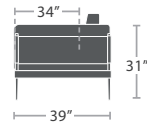

OLIVER COLLECTION

MATERIAL OVERVIEW

UPHOLSTERY OR SLING FABRIC OUTSIDE COVER DEEP SEATING | PORCELAIN TOP TABLES WITH ALUMINUM FRAME

PORCELAIN TOP INSERT OPTIONS

CLUB CHAIR SF-1039-101

MADE TO ORDER

BACK PILLOW
WIDTH: 25"
LENGTH: 16"
THICKNESS: 2"

CLUB CHAIR - PILLOW SF-1039-101-PILLOW

CUSHION ONLY

MADE TO ORDER

LOVESEAT SF-1039-102

MADE TO ORDER

BACK PILLOW X2
WIDTH: 25"
LENGTH: 16"
THICKNESS: 2"

BOLSTER PILLOW X2
WIDTH: 25"
DIAMETER: 6"

LOVESEAT - PILLOW SF-1039-102-PILLOW

CUSHION ONLY

MADE TO ORDER

SOFA SF-1039-103

MADE TO ORDER

BACK PILLOW X3
WIDTH: 25"
LENGTH: 16"
THICKNESS: 2"

BOLSTER PILLOW X2
WIDTH: 25"
DIAMETER: 6"

SOFA - PILLOW SF-1039-103-PILLOW

CUSHION ONLY