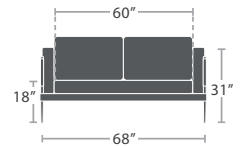

OLIVER COLLECTION

MATERIAL OVERVIEW

UPHOLSTERY OR SLING FABRIC OUTSIDE COVER DEEP SEATING | PORCELAIN TOP TABLES WITH ALUMINUM FRAME

PORCELAIN TOP INSERT OPTIONS

CLUB CHAIR SF-1039-101

MADE TO ORDER

BACK PILLOW
WIDTH: 25"
LENGTH: 16"
THICKNESS: 2"

CLUB CHAIR - PILLOW SF-1039-101-PILLOW

CUSHION ONLY

MADE TO ORDER

LOVESEAT SF-1039-102

MADE TO ORDER

BACK PILLOW X2
WIDTH: 25"
LENGTH: 16"
THICKNESS: 2"

BOLSTER PILLOW X2
WIDTH: 25"
DIAMETER: 6"

LOVESEAT - PILLOW SF-1039-102-PILLOW

CUSHION ONLY

MADE TO ORDER

SOFA SF-1039-103

MADE TO ORDER

BACK PILLOW X3
WIDTH: 25"
LENGTH: 16"
THICKNESS: 2"

BOLSTER PILLOW X2
WIDTH: 25"
DIAMETER: 6"

SOFA - PILLOW SF-1039-103-PILLOW

CUSHION ONLY