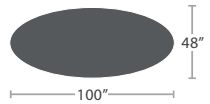

CUSHION ONLY

MADE TO ORDER

SOFA SF-1039-103

MADE TO ORDER

BACK PILLOW X3
WIDTH: 25"
LENGTH: 16"
THICKNESS: 2"

BOLSTER PILLOW X2
WIDTH: 25"
DIAMETER: 6"

SOFA - PILLOW SF-1039-103-PILLOW

CUSHION ONLY

MADE TO ORDER

EMERALD RIMLESS PORCELAIN DINING TABLE - SMALL SF-1039-337

MADE TO ORDER

EMERALD RIMLESS PORCELAIN DINING TABLE - MEDIUM SF-1039-338

MADE TO ORDER

EMERALD RIMLESS PORCELAIN DINING TABLE - LARGE SF-1039-339

MADE TO ORDER

OVAL RIMLESS PORCELAIN DINING TABLE SF-1039-330

MADE TO ORDER

SHOWN WITH VERONA SMALL ROUND DINING BASE

30" ROUND RIMLESS PORCELAIN DINING TABLE TOP SF-1039-423

MADE TO ORDER

SHOWN WITH VERONA LARGE ROUND DINING BASE