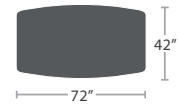

CLUB CHAIR - PILLOW SF-1039-101-PILLOW

CUSHION ONLY

MADE TO ORDER

LOVESEAT SF-1039-102

MADE TO ORDER

BACK PILLOW X2
WIDTH: 25"
LENGTH: 16"
THICKNESS: 2"

BOLSTER PILLOW X2
WIDTH: 25"
DIAMETER: 6"

LOVESEAT - PILLOW SF-1039-102-PILLOW

CUSHION ONLY

MADE TO ORDER

SOFA SF-1039-103

MADE TO ORDER

BACK PILLOW X3
WIDTH: 25"
LENGTH: 16"
THICKNESS: 2"

BOLSTER PILLOW X2
WIDTH: 25"
DIAMETER: 6"

SOFA - PILLOW SF-1039-103-PILLOW

CUSHION ONLY

MADE TO ORDER

EMERALD RIMLESS PORCELAIN DINING TABLE - SMALL SF-1039-337

MADE TO ORDER

EMERALD RIMLESS PORCELAIN DINING TABLE - MEDIUM SF-1039-338

MADE TO ORDER

EMERALD RIMLESS PORCELAIN DINING TABLE - LARGE SF-1039-339