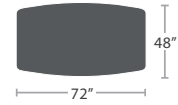

CLUB CHAIR - PILLOW SF-1039-101-PILLOW

CUSHION ONLY

MADE TO ORDER

LOVESEAT SF-1039-102

MADE TO ORDER

BACK PILLOW X2
WIDTH: 25"
LENGTH: 16"
THICKNESS: 2"

BOLSTER PILLOW X2
WIDTH: 25"
DIAMETER: 6"

LOVESEAT - PILLOW SF-1039-102-PILLOW

CUSHION ONLY

MADE TO ORDER

SOFA SF-1039-103

MADE TO ORDER

BACK PILLOW X3
WIDTH: 25"
LENGTH: 16"
THICKNESS: 2"

BOLSTER PILLOW X2
WIDTH: 25"
DIAMETER: 6"

SOFA - PILLOW SF-1039-103-PILLOW

CUSHION ONLY

MADE TO ORDER

EMERALD RIMLESS PORCELAIN DINING TABLE - SMALL SF-1039-337

MADE TO ORDER

EMERALD RIMLESS PORCELAIN DINING TABLE - MEDIUM SF-1039-338

MADE TO ORDER

EMERALD RIMLESS PORCELAIN DINING TABLE - LARGE SF-1039-339