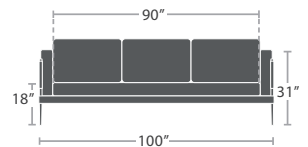

CLUB CHAIR - PILLOW SF-1039-101-PILLOW

CUSHION ONLY

MADE TO ORDER

LOVESEAT SF-1039-102

MADE TO ORDER

BACK PILLOW X2
WIDTH: 25"
LENGTH: 16"
THICKNESS: 2"

BOLSTER PILLOW X2
WIDTH: 25"
DIAMETER: 6"

LOVESEAT - PILLOW SF-1039-102-PILLOW

CUSHION ONLY

MADE TO ORDER

SOFA SF-1039-103

MADE TO ORDER

BACK PILLOW X3
WIDTH: 25"
LENGTH: 16"
THICKNESS: 2"

BOLSTER PILLOW X2
WIDTH: 25"
DIAMETER: 6"

SOFA - PILLOW SF-1039-103-PILLOW

CUSHION ONLY