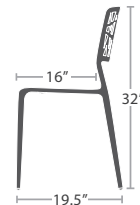

## MATERIAL OVERVIEW

INJECTION MOLDED RESIN

8 lbs.

DINING SIDE CHAIR SC-2602-162 STACKS 6

READY TO SHIP

STOCKED IN

GREEN

BLUE