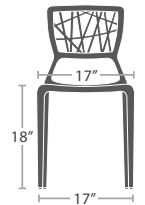

## MATERIAL OVERVIEW

INJECTION MOLDED RESIN

8 lbs.

DINING SIDE CHAIR SC-2602-162 STACKS 6

READY TO SHIP

STOCKED IN

GREEN

BLUE