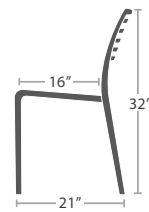

SAVANNAH SERIES

MATERIAL OVERVIEW

INJECTION MOLDED RESIN

9 lbs.

DINING SIDE CHAIR SC-2603-182 | STACKS 6

READY TO SHIP

STOCKED IN

GREEN