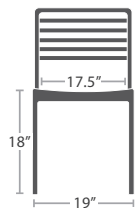

SAVANNAH SERIES

MATERIAL OVERVIEW

INJECTION MOLDED RESIN

9 lbs.

DINING SIDE CHAIR SC-2603-182 | STACKS 6

READY TO SHIP

STOCKED IN

GREEN