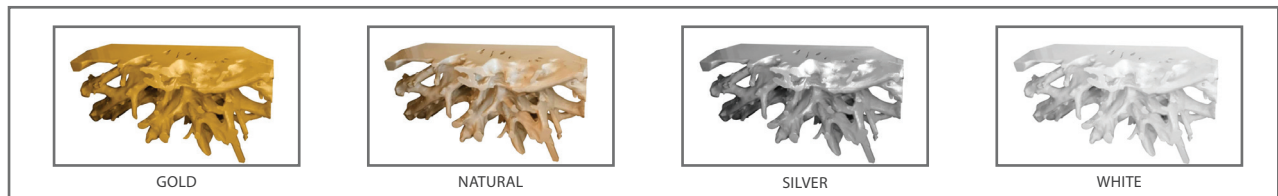

DINING

SF-1030-615

BAR

18 lbs.

TEAK TREE STUMP END TABLE SF-7006-395

READY TO SHIP

AVAILABLE COLORS

GOLD

SILVER

MATTE BLACK

MATTE WHITE

TEAK WOOD CONSOLE SF-7006-397

TEAK WOOD CONSOLE SF-7006-398

AVAILABLE COLORS

GOLD

NATURAL