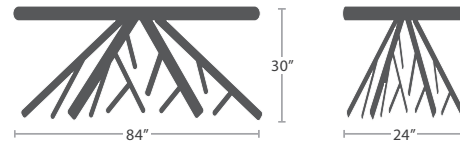

TEAK WOOD CONSOLE SF-7006-398