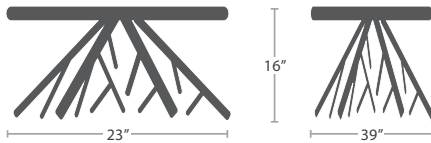

TEAK WOOD CONSOLE SF-7006-397