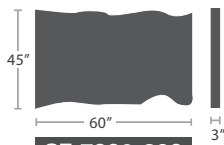

SEKOYA COLLECTION

FOR INDOOR USE ONLY

MATERIAL OVERVIEW

LIVE EDGE ACACIA WOODEN TABLE TOP (SLAB) | NATURAL MATERIALS AND PRODUCTS | FOR INDOOR USE ONLY

ACACIA WOOD SLAB (RECTANGULAR)

READY TO SHIP

SF-7006-390