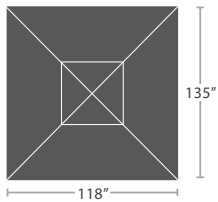

THE GRAND SERIES

MATERIAL OVERVIEW

ANODIZED ALUMINUM FRAME | NO POWDER COATING OPTIONS AVAILABLE | AWNING GRADE FABRIC CANOPY

10' GRAND CANTILEVER UMBRELLA
SF-3601-606

No Powder Coating option available
Sand for weight base not included