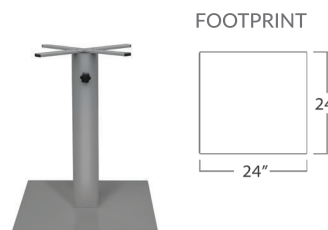

DOUBLE POST DINING BASE

Fits tops 28" TO 44" Or Larger

SC-1008-589 | Height: 27.5" Base: 18"x34"
Weight: 85 lbs. Columns 3"x3"

DOUBLE POST BAR POLE SET OF TWO

SC-1008-599-SET | Height: 41" **After Assembly**
Weight: 6 lbs. Columns: 3"x3"

SMALL SQUARE DINING BASE

Fits tops 24" TO 36"

SC-1008-583 | Height: 18" Base: 18" Column 3"x3"
Weight: 33 lbs.

SMALL SQUARE BAR POLE

SC-1008-593 | Height: 41" **After Assembly** Column: 3"x3"
Weight: 3 lbs.

LARGE SQUARE DINING BASE

Fits tops 24" TO 60"

SC-1008-586 | Height: 27.5" Base: 24" Column 5"x5"
Weight: 57 lbs.

LARGE SQUARE BAR POLE

SC-1008-596 | Height: 41" **After Assembly** Column: 5"x5"
Weight: 5 lbs.

LARGE SQUARE DINING BASE WITH UMBRELLA OPTION

Fits tops 24" TO 60"

SC-1008-586U | Height: 23" Base: 24" Column: 5"x5".
Weight: 57 lbs.

LARGE SQUARE BAR POLE WITH UMBRELLA OPTION

SC-1008-596U | Height: 41" **After Assembly** Column: 5"x5"
Weight: 5 lbs.