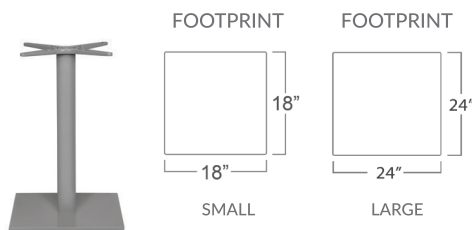

LARGE ROUND DINING BASE WITH UMBRELLA OPTION

Fits tops 24" TO 60"

SC-1008-588U | Height: 27.5" Base: 24" Dia | Column: 5" Dia.
Weight: 45 lbs.

LARGE ROUND BAR POLE WITH UMBRELLA OPTION

SC-1008-598U | Height: 27.5" **After Assembly** 5" Dia.
Weight: 5 lbs.

LARGE ROUND DINING BASE

Fits tops 24" TO 60"

SC-1008-588 | Height: 27.5" Base: 24" Column: 5" Dia.
Weight: 45 lbs.

LARGE ROUND BAR POLE

SC-1008-598 | Height: 27.5" **After Assembly** 5" Dia.
Weight: 5 lbs.

DOUBLE POST DINING BASE

Fits tops 28" TO 44" Or Larger

SC-1008-589 | Height: 27.5" Base: 18"x34"
Weight: 85 lbs. Columns 3"x3"

DOUBLE POST BAR POLE SET OF TWO

SC-1008-599-SET | Height: 41" **After Assembly**
Weight: 6 lbs. Columns: 3"x3"

SMALL SQUARE DINING BASE

Fits tops 24" TO 36"

SC-1008-583 | Height: 18" Base: 18" Column 3"x3"
Weight: 33 lbs.

SMALL SQUARE BAR POLE

SC-1008-593 | Height: 41" **After Assembly** Column: 3"x3"
Weight: 3 lbs.