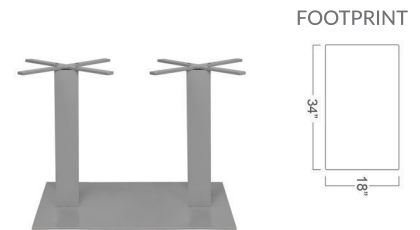

SMALL ROUND DINING BASE

Fits tops 24" TO 32"

SC-1008-585 | Height: 27.5" Base: 18" Dia. | Column: 3" Dia.
Weight: 24 lbs

SMALL ROUND BAR POLE

SC-1008-595 | Height: 27.5" **After Assembly** 3" Dia.
Weight: 3 lbs

LARGE ROUND DINING BASE WITH UMBRELLA OPTION

Fits tops 24" TO 60"

SC-1008-588U | Height: 27.5" Base: 24" Dia | Column: 5" Dia.
Weight: 45 lbs.

LARGE ROUND BAR POLE WITH UMBRELLA OPTION

SC-1008-598U | Height: 27.5" **After Assembly** 5" Dia.
Weight: 5 lbs.

LARGE ROUND DINING BASE

Fits tops 24" TO 60"

SC-1008-588 | Height: 27.5" Base: 24" Column: 5" Dia.
Weight: 45 lbs.

LARGE ROUND BAR POLE

SC-1008-598 | Height: 27.5" **After Assembly** 5" Dia.
Weight: 5 lbs.

DOUBLE POST DINING BASE

Fits tops 28" TO 44" Or Larger

SC-1008-589 | Height: 27.5" Base: 18"x34"
Weight: 85 lbs. Columns 3"x3"

DOUBLE POST BAR POLE SET OF TWO

SC-1008-599-SET | Height: 41" **After Assembly**
Weight: 6 lbs. Columns: 3"x3"